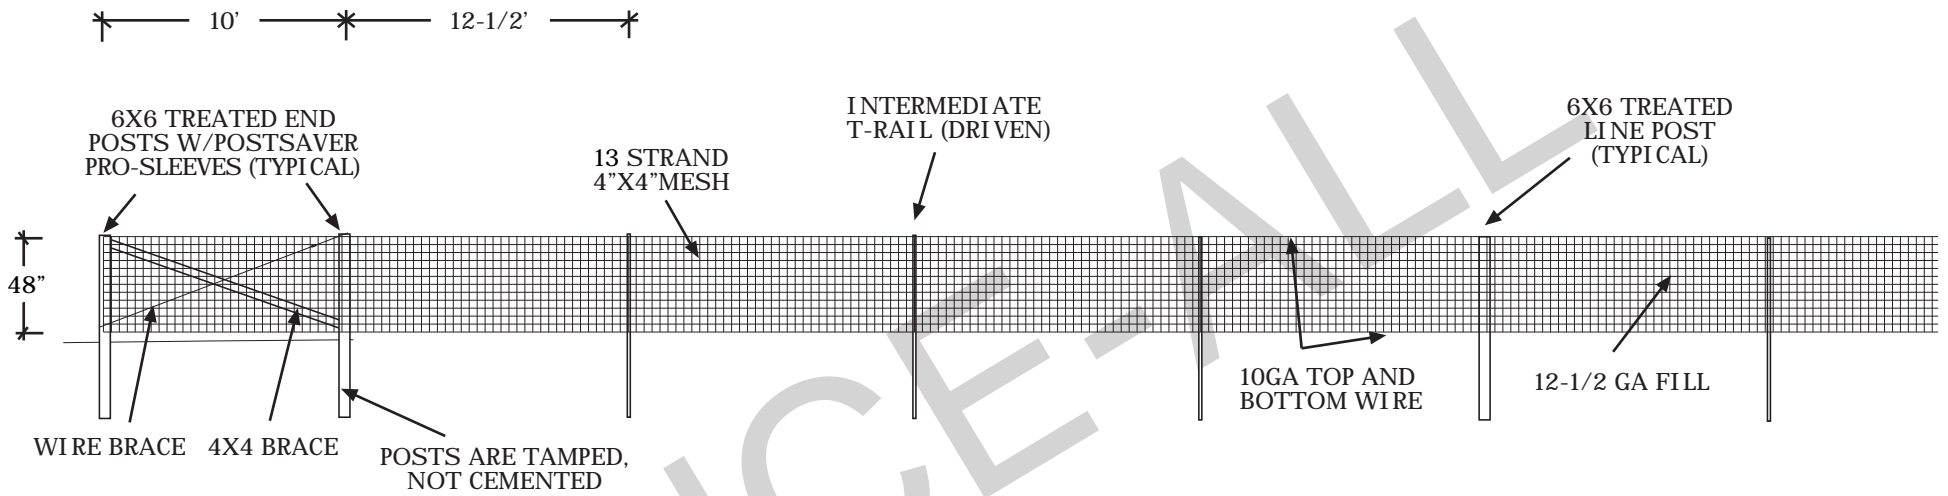

# Sheep & Goat Fence

SUGGESTED POSTING
LINES: 6X6 TREATED
ENDS: 6X6 TREATED
GATES: 8X8 TREATED

POSTSAVER PRO-SLEEVES ADD YEARS TO END AND GATE POSTS

- NOTES:
- All dimensions are nominal.
  - Clearance below the fence isn't included in height calculations.
  - We reserve the right to make changes or improvements to our designs without notice.