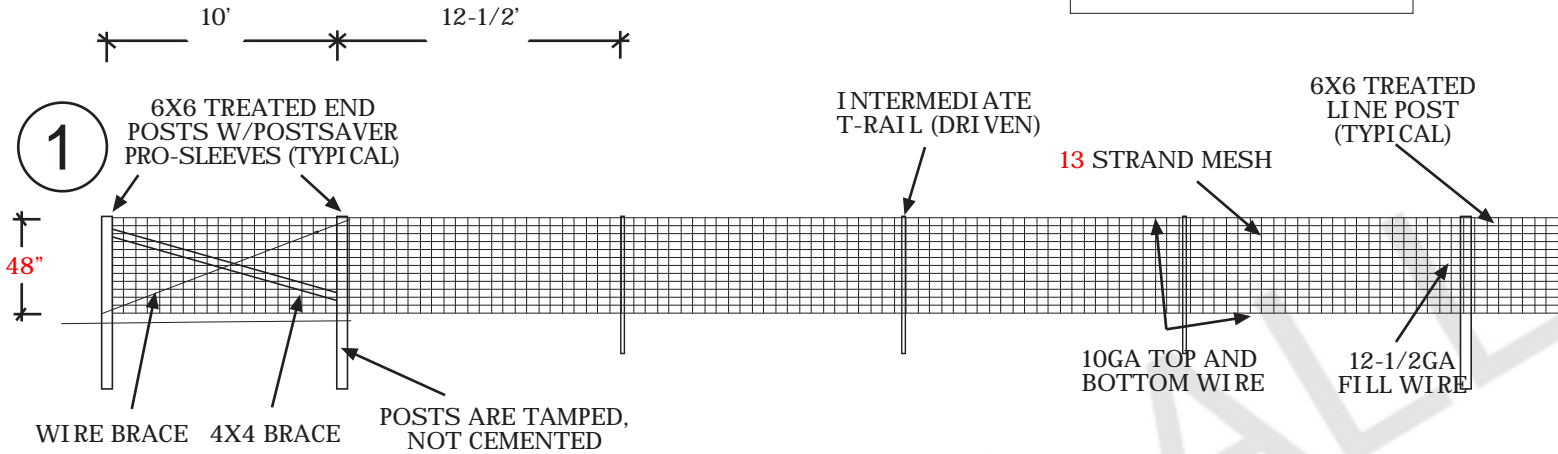

Horse Fence

SUGGESTED POSTING

LINES: 6X6 TREATED
 ENDS: 6X6 TREATED
 GATES: 8X8 TREATED

POSTSAVER PRO-SLEEVES ADD YEARS TO END AND GATE POSTS

NOTES:

- All dimensions are nominal.
- Clearance below the fence isn't included in height calculations.
- We reserve the right to make changes or improvements to our designs without notice.