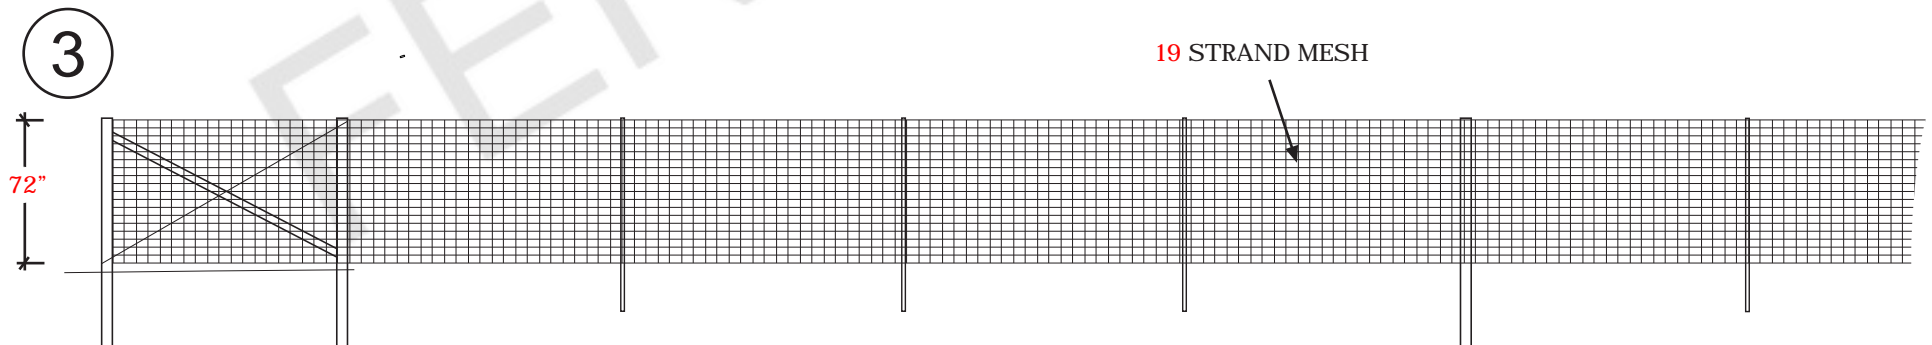

Horse Fence

SUGGESTED POSTING

LINES: 6X6 TREATED
 ENDS: 6X6 TREATED
 GATES: 8X8 TREATED

POSTSAVER PRO-SLEEVES ADD YEARS TO END AND GATE POSTS

NOTES:

- All dimensions are nominal.
- Clearance below the fence isn't included in height calculations.
- We reserve the right to make changes or improvements to our designs without notice.