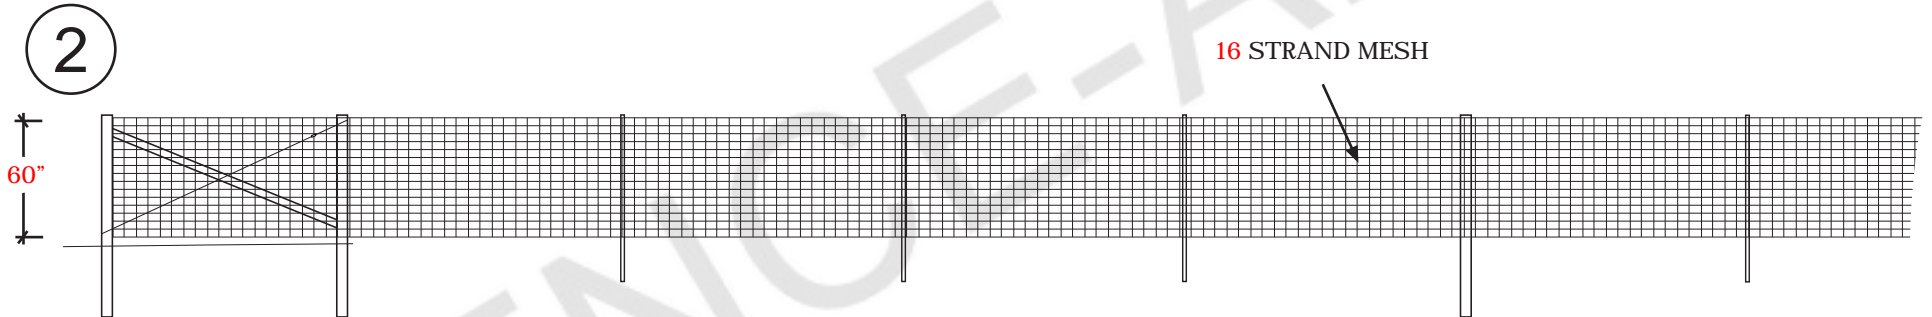

Horse Fence

SUGGESTED POSTING

LINES: 6X6 TREATED
 ENDS: 6X6 TREATED
 GATES: 8X8 TREATED

POSTSAVER PRO-SLEEVES ADD YEARS TO END AND GATE POSTS

NOTES:

- All dimensions are nominal.
- Clearance below the fence isn't included in height calculations.
- We reserve the right to make changes or improvements to our designs without notice.