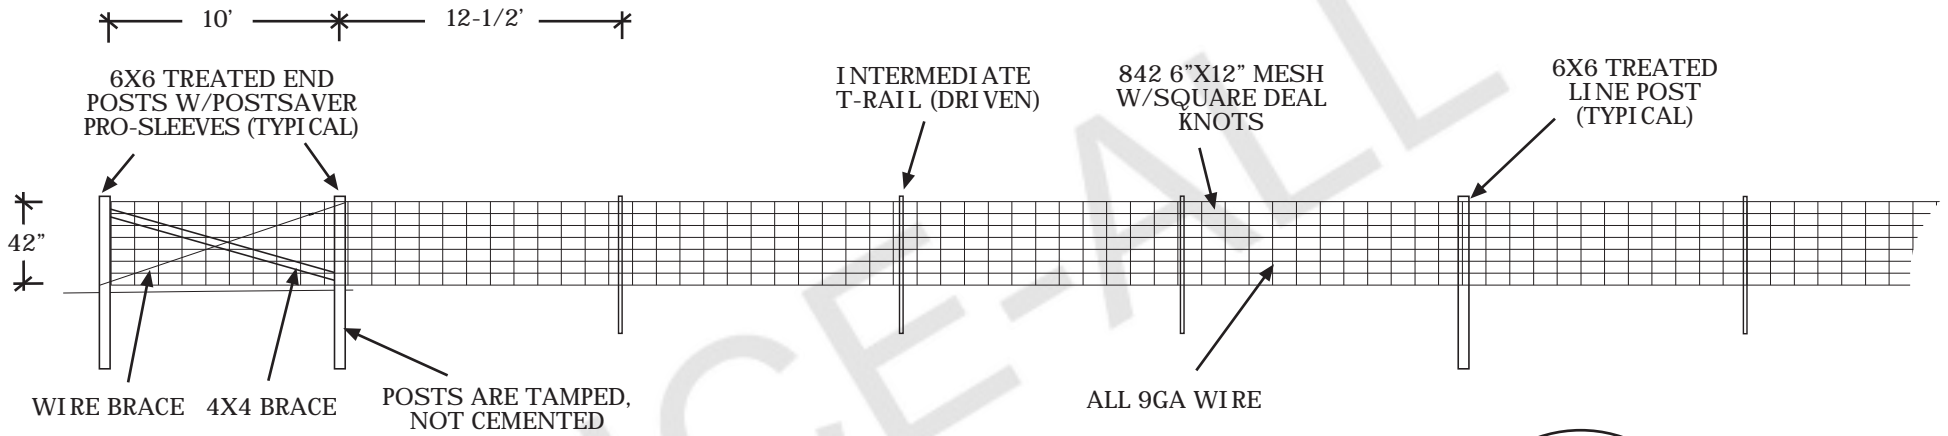

Cattle Fence

SUGGESTED POSTING
LINES: 6X6 TREATED
ENDS: 6X6 TREATED
GATES: 8X8 TREATED

POSTSAVER PRO-SLEEVES ADD YEARS TO END AND GATE POSTS

- NOTES:
- All dimensions are nominal.
 - Clearance below the fence isn't included in height calculations.
 - We reserve the right to make changes or improvements to our designs without notice.