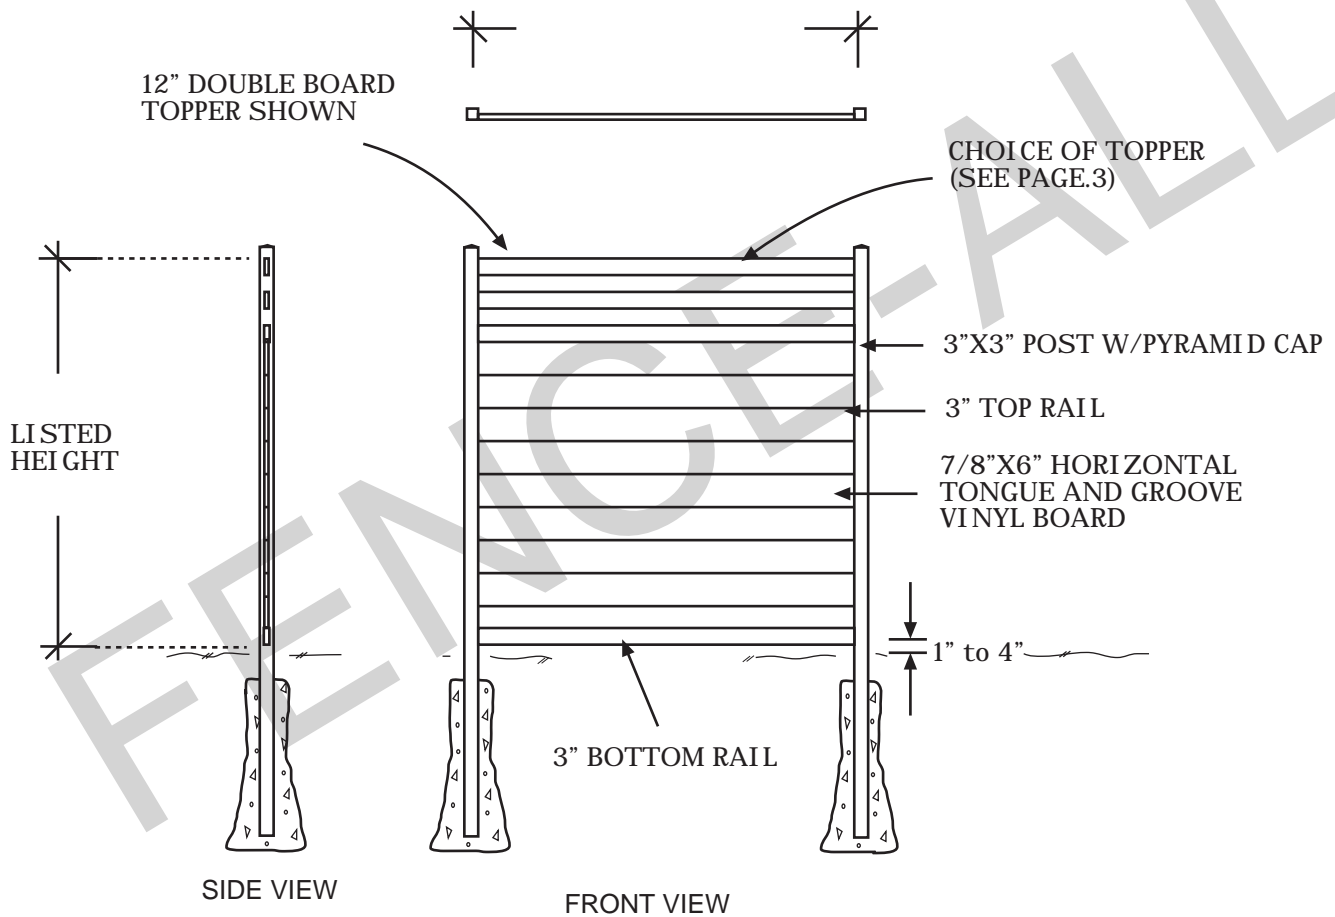

Grand Vinyl Wall with Topper

TOP VIEW (W/O TOP CAP)

- POSTS ARE MAX 72" APART CENTRE TO CENTRE.
- VINYL BOARDS ARE MAX 70" LONG.
- POSSIBLE SMALLER MAKE UP PANEL AT THE END OF EACH RUN OF FENCE AS NEEDED.

NOTES:

- All dimensions are nominal.
- Clearance below the fence isn't included in height calculations.
- We reserve the right to make changes or improvements to our designs without notice.

Grand Vinyl Gardenia Gate

NOTES:

- All dimensions are nominal.
- Clearance below the fence isn't included in height calculations.
- We reserve the right to make changes or improvements to our designs without notice.

Topper Styles

12" DOUBLE TOP RAILS

GLASS

HUDSON ALUMINUM

NOTES:

• Prices vary depending on topper choice.