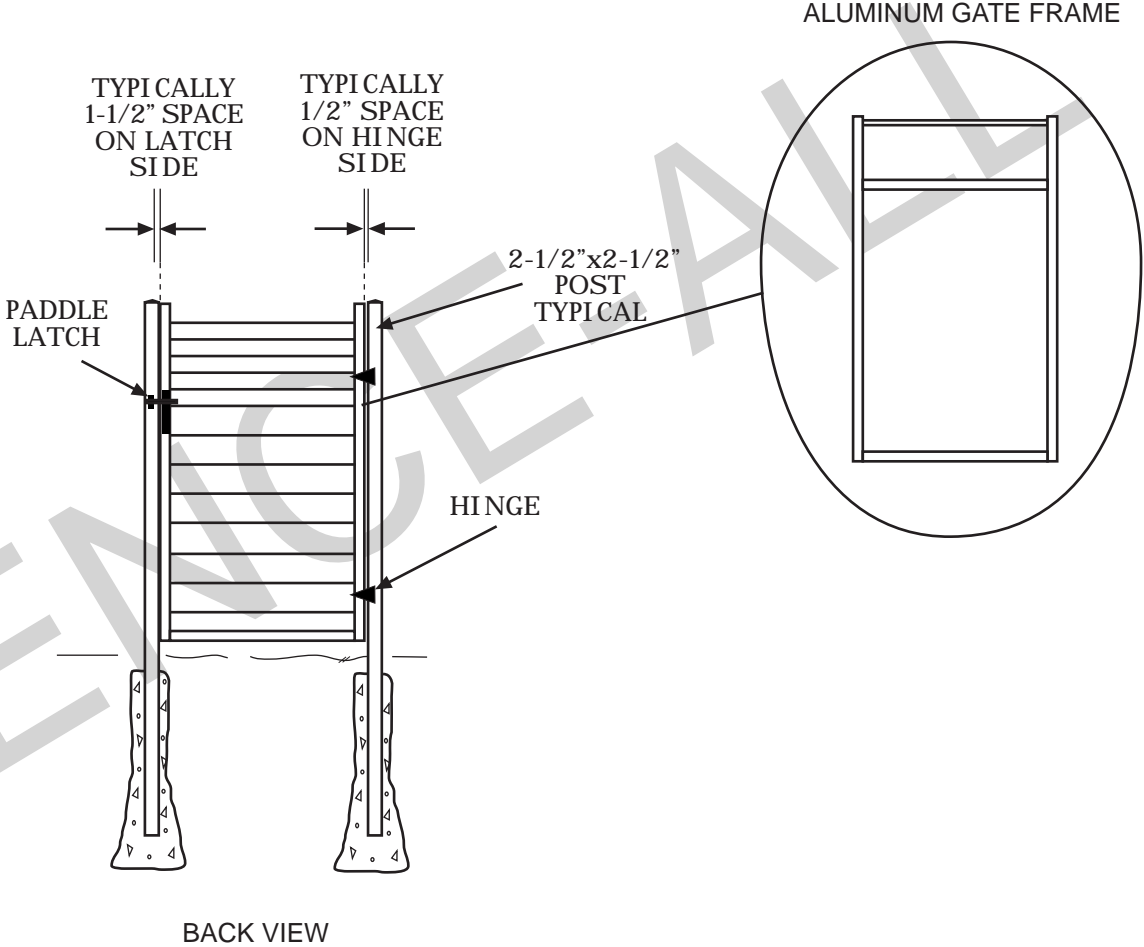

Grand Vinyl Wall with Topper

TOP VIEW (W/O TOP CAP)

- POSTS ARE MAX 72" APART CENTRE TO CENTRE.
- VINYL BOARDS ARE MAX 70" LONG.
- POSSIBLE SMALLER MAKE UP PANEL AT THE END OF EACH RUN OF FENCE AS NEEDED.

NOTES:

- All dimensions are nominal.
- Clearance below the fence isn't included in height calculations.
- We reserve the right to make changes or improvements to our designs without notice.

Grand Vinyl Gardenia Gate

12" DOUBLE TOP RAILS

GLASS

HUDSON ALUMINUM

NOTES:

• Prices vary depending on topper choice.