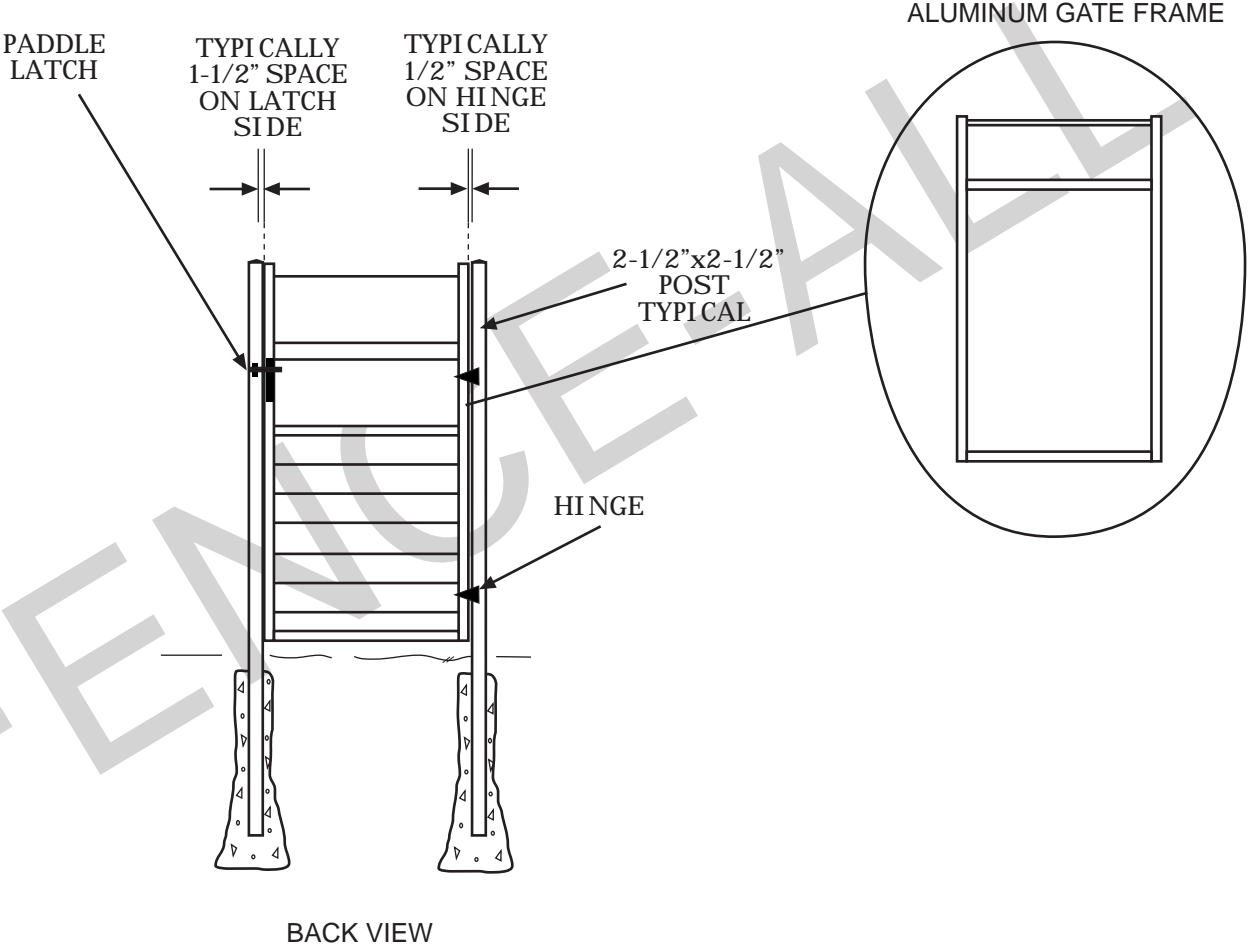

Grand Vinyl Wall with Topper

TOP VIEW (W/O TOP CAP)

- POSTS ARE MAX 72" APART CENTRE TO CENTRE.
- VINYL BOARDS ARE MAX 70" LONG.
- POSSIBLE SMALLER MAKE UP PANEL AT THE END OF EACH RUN OF FENCE AS NEEDED.

CHOICE OF CAP

NOTES:

- All dimensions are nominal.
- Clearance below the fence isn't included in height calculations.
- We reserve the right to make changes or improvements to our designs without notice.

Grand Vinyl Gardenia Gate

NOTES:

- All dimensions are nominal.
- Clearance below the fence isn't included in height calculations.
- We reserve the right to make changes or improvements to our designs without notice.

Topper Styles

12" DOUBLE TOP RAILS

GLASS

HUDSON ALUMINUM

NOTES:

• Prices vary depending on topper choice.