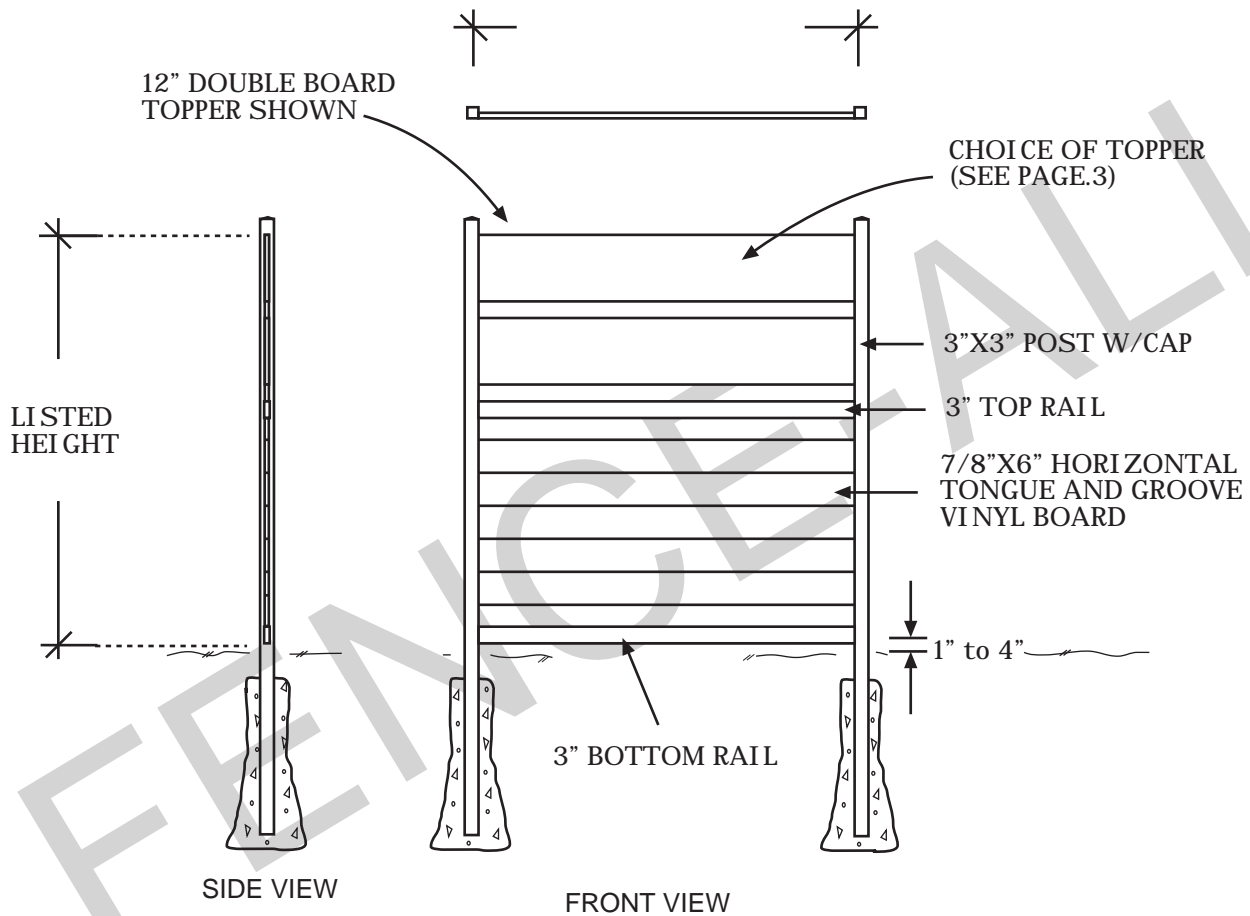

Grand Vinyl Wall with Topper

TOP VIEW (W/O TOP CAP)

- POSTS ARE MAX 72" APART CENTRE TO CENTRE.
- VINYL BOARDS ARE MAX 70" LONG.
- POSSIBLE SMALLER MAKE UP PANEL AT THE END OF EACH RUN OF FENCE AS NEEDED.

CHOICE OF CAP

NOTES:

- All dimensions are nominal.
- Clearance below the fence isn't included in height calculations.
- We reserve the right to make changes or improvements to our designs without notice.

Grand Vinyl Gardenia Gate

NOTES:

- All dimensions are nominal.
- Clearance below the fence isn't included in height calculations.
- We reserve the right to make changes or improvements to our designs without notice.

Topper Styles

12" DOUBLE TOP RAILS

GLASS

HUDSON ALUMINUM

NOTES:

• Prices vary depending on topper choice.