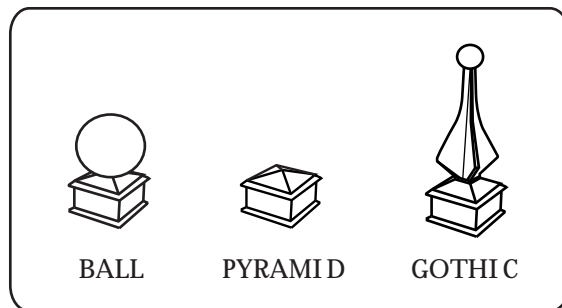

Grand Vinyl Wall with Topper

TOP VIEW (W/O TOP CAP)

- POSTS ARE MAX 72" APART CENTRE TO CENTRE.
- VINYL BOARDS ARE MAX 70" LONG.
- POSSIBLE SMALLER MAKE UP PANEL AT THE END OF EACH RUN OF FENCE AS NEEDED.

CHOICE OF CAP

NOTES:

- All dimensions are nominal.
- Clearance below the fence isn't included in height calculations.
- We reserve the right to make changes or improvements to our designs without notice.

Grand Vinyl Gardenia Gate

NOTES:

- All dimensions are nominal.
- Clearance below the fence isn't included in height calculations.
- We reserve the right to make changes or improvements to our designs without notice.