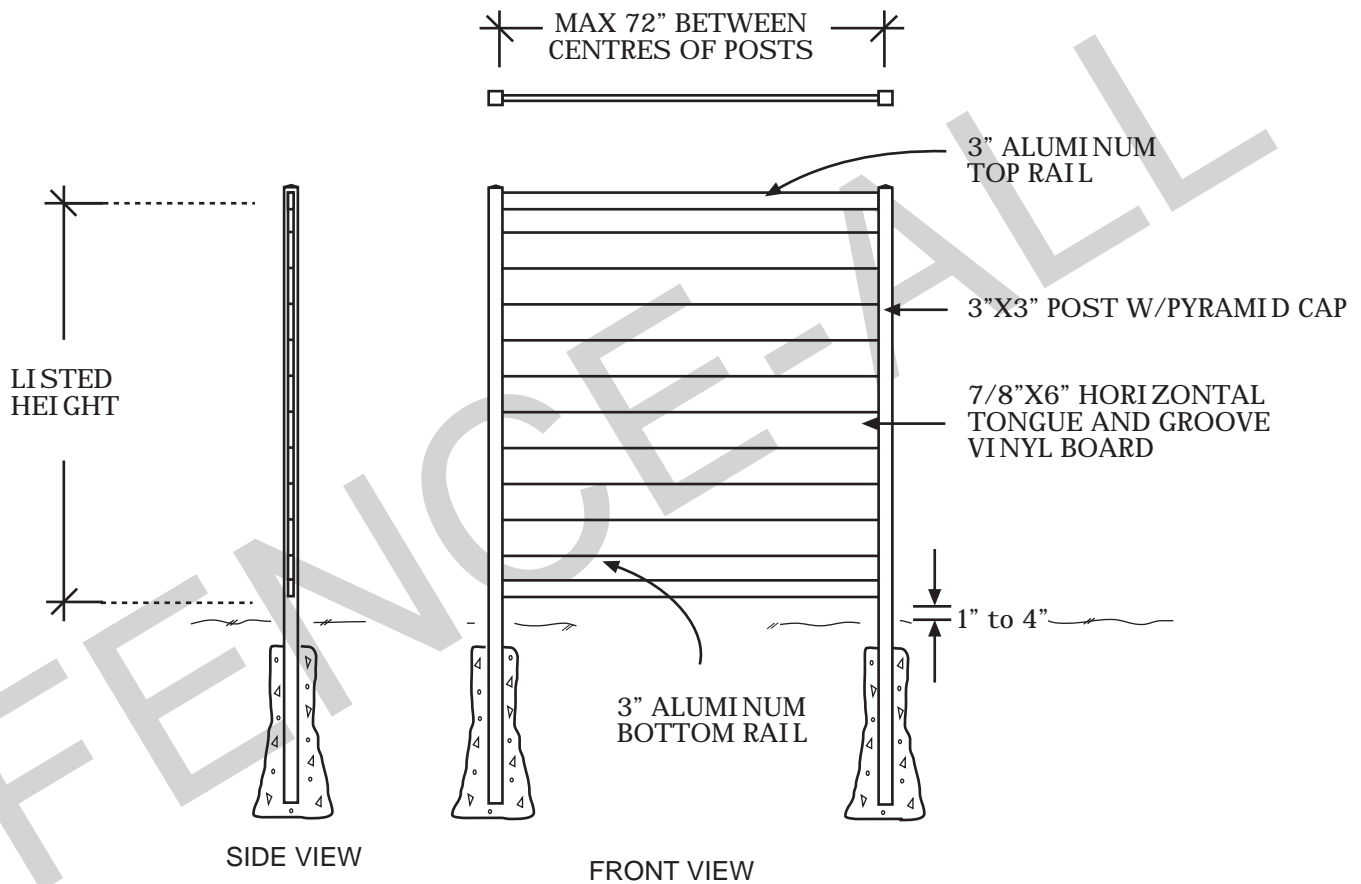

Grand Vinyl Wall

TOP VIEW (W/O TOP CAP)

- POSTS ARE MAX 72" APART CENTRE TO CENTRE.
- VINYL BOARDS ARE MAX 70" LONG.
- POSSIBLE SMALLER MAKE UP PANEL AT THE END OF EACH RUN OF FENCE AS NEEDED.

NOTES:

- All dimensions are nominal.
- Clearance below the fence isn't included in height calculations.
- We reserve the right to make changes or improvements to our designs without notice.

Grand Vinyl Wall Gate

- NOTES:
- All dimensions are nominal.
 - Clearance below the fence isn't included in height calculations.
 - We reserve the right to make changes or improvements to our designs without notice.