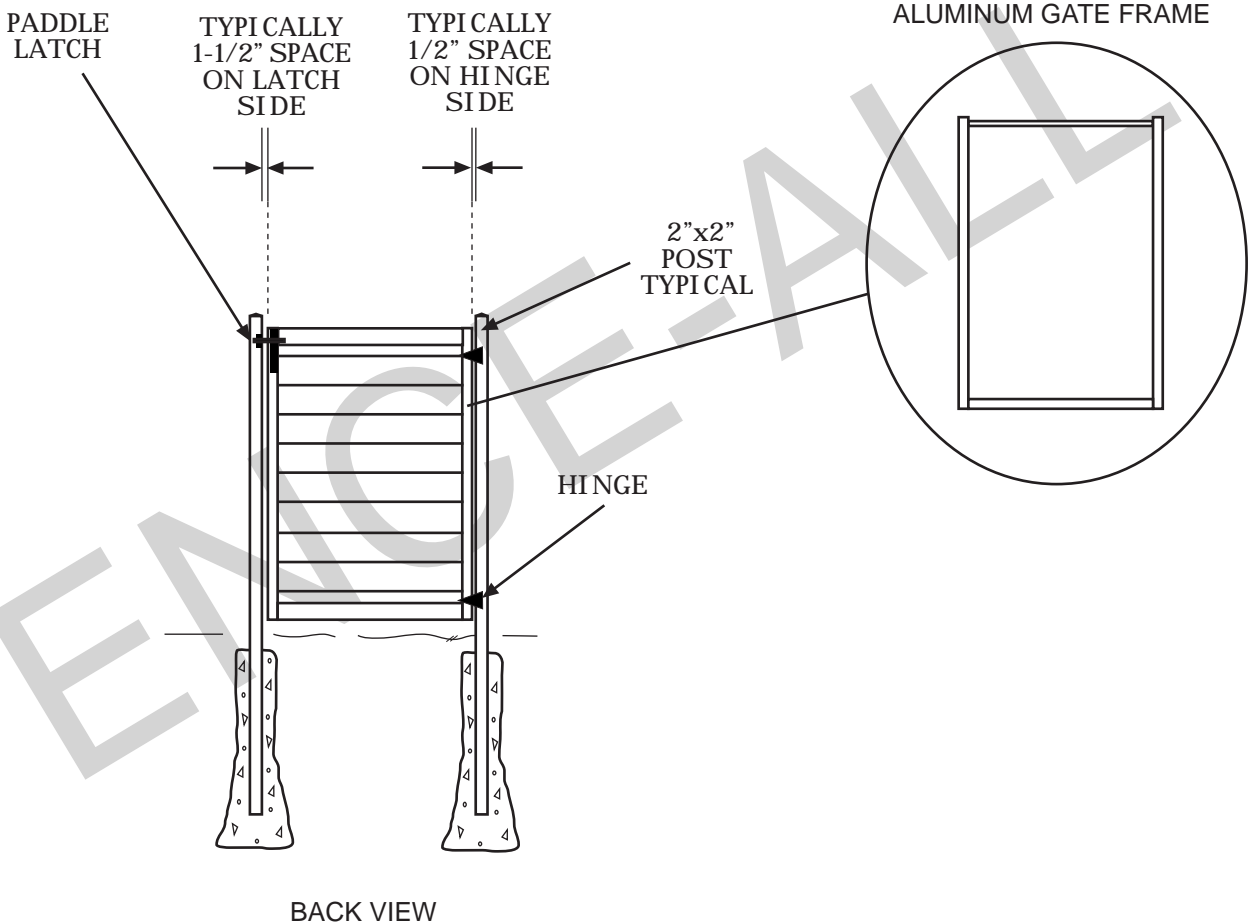

Grand Vinyl Wall

TOP VIEW (W/O TOP CAP)

- POSTS ARE MAX 72" APART CENTRE TO CENTRE.
- VINYL BOARDS ARE MAX 70" LONG.
- POSSIBLE SMALLER MAKE UP PANEL AT THE END OF EACH RUN OF FENCE AS NEEDED.

NOTES:

- All dimensions are nominal.
- Clearance below the fence isn't included in height calculations.
- We reserve the right to make changes or improvements to our designs without notice.

Grand Vinyl Wall Gate

- NOTES:
- All dimensions are nominal.
 - Clearance below the fence isn't included in height calculations.
 - We reserve the right to make changes or improvements to our designs without notice.