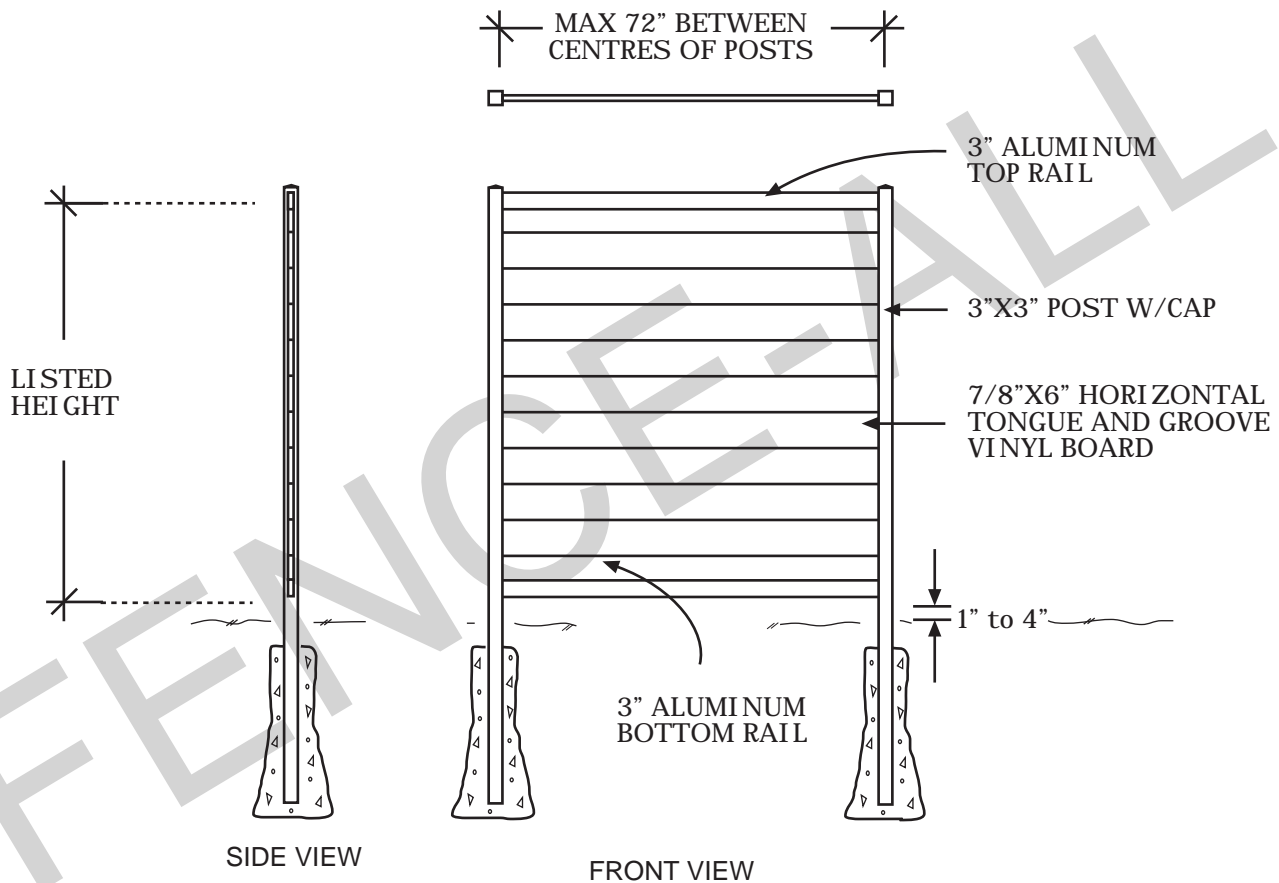

Grand Vinyl Wall

TOP VIEW (W/O TOP CAP)

- POSTS ARE MAX 72" APART CENTRE TO CENTRE.
- VINYL BOARDS ARE MAX 70" LONG.
- POSSIBLE SMALLER MAKE UP PANEL AT THE END OF EACH RUN OF FENCE AS NEEDED.

CHOICE OF CAP

NOTES:

- All dimensions are nominal.
- Clearance below the fence isn't included in height calculations.
- We reserve the right to make changes or improvements to our designs without notice.

Grand Vinyl Wall Gate

NOTES:

- All dimensions are nominal.
- Clearance below the fence isn't included in height calculations.
- We reserve the right to make changes or improvements to our designs without notice.