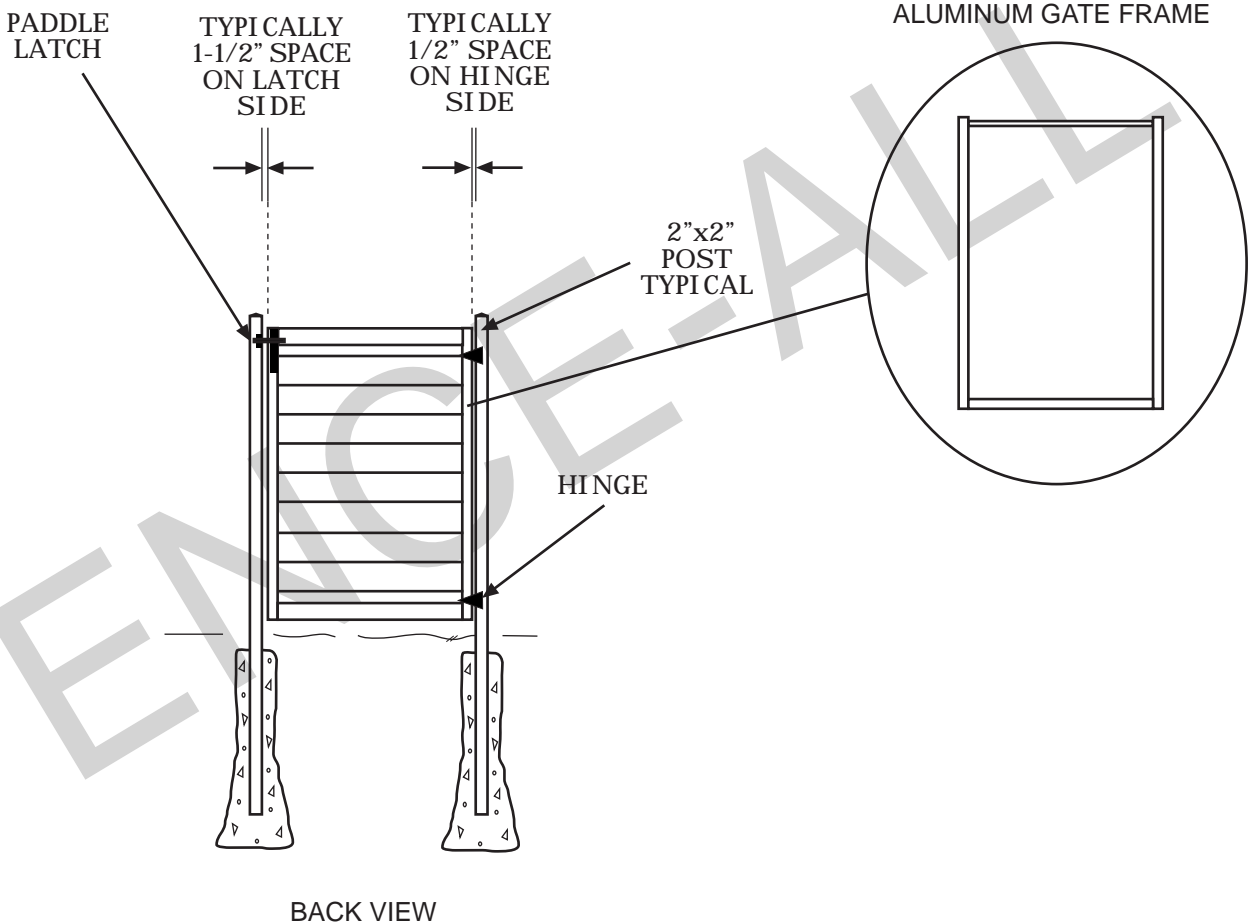

Grand Vinyl Wall

TOP VIEW (W/O TOP CAP)

- POSTS ARE MAX 72" APART CENTRE TO CENTRE.
- VINYL BOARDS ARE MAX 70" LONG.
- POSSIBLE SMALLER MAKE UP PANEL AT THE END OF EACH RUN OF FENCE AS NEEDED.

CHOICE OF CAP

NOTES:

- All dimensions are nominal.
- Clearance below the fence isn't included in height calculations.
- We reserve the right to make changes or improvements to our designs without notice.

Grand Vinyl Wall Gate