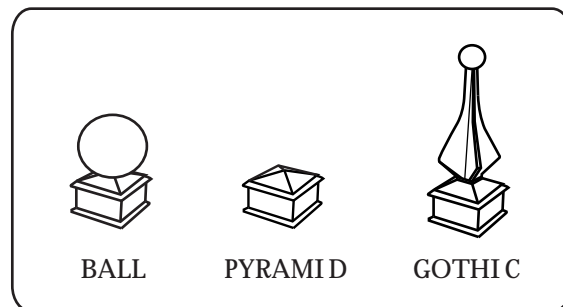

Grand Vinyl Wall

TOP VIEW (W/O TOP CAP)

- POSTS ARE MAX 72" APART CENTRE TO CENTRE.
- VINYL BOARDS ARE MAX 70" LONG.
- POSSIBLE SMALLER MAKE UP PANEL AT THE END OF EACH RUN OF FENCE AS NEEDED.

CHOICE OF CAP

NOTES:

- All dimensions are nominal.
- Clearance below the fence isn't included in height calculations.
- We reserve the right to make changes or improvements to our designs without notice.

Grand Vinyl Wall Gate