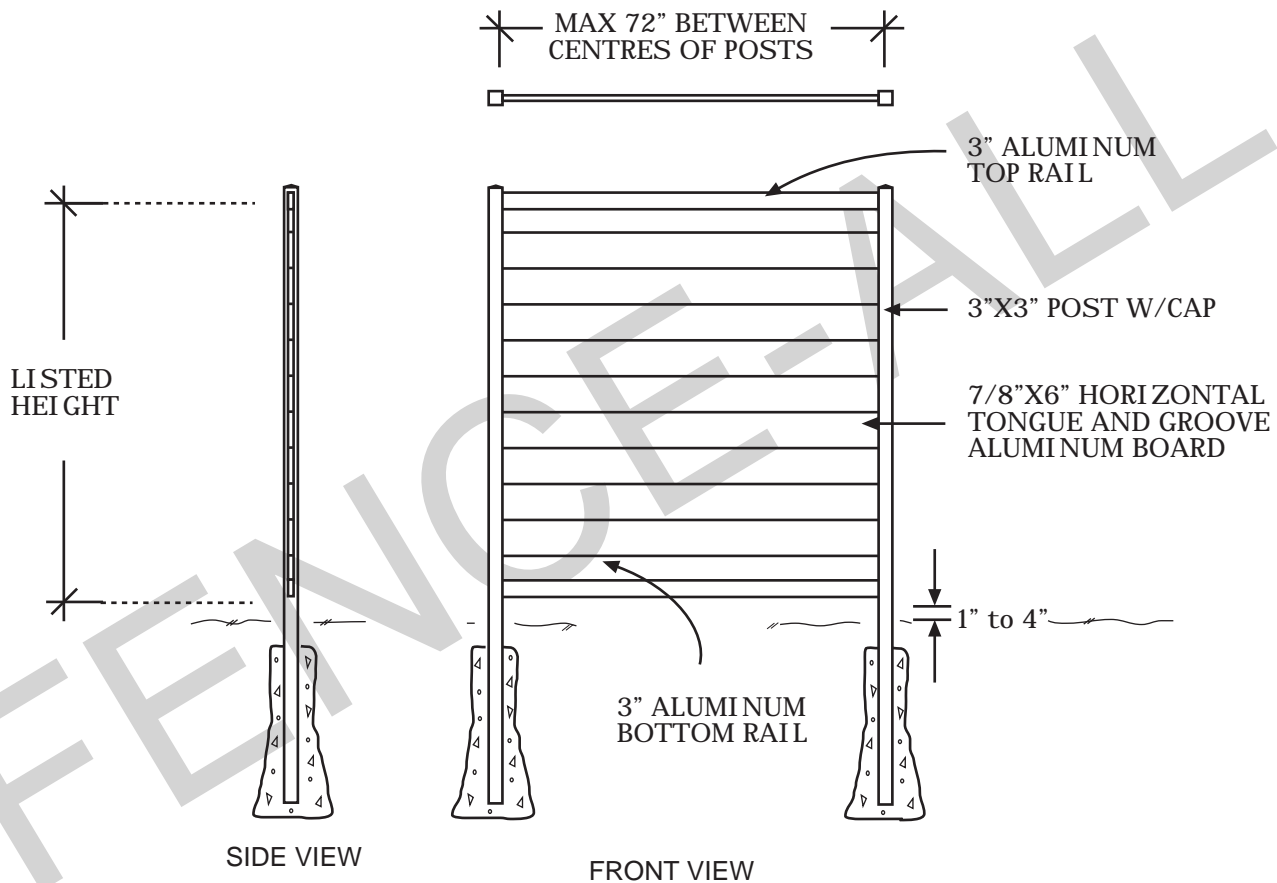

Grand Deco Wall

TOP VIEW (W/O TOP CAP)

- POSTS ARE MAX 72" APART CENTRE TO CENTRE.
- VINYL BOARDS ARE MAX 70" LONG.
- POSSIBLE SMALLER MAKE UP PANEL AT THE END OF EACH RUN OF FENCE AS NEEDED.

CHOICE OF CAP

NOTES:

- All dimensions are nominal.
- Clearance below the fence isn't included in height calculations.
- We reserve the right to make changes or improvements to our designs without notice.

Grand Deco Wall Gate

NOTES:

- All dimensions are nominal.
- Clearance below the fence isn't included in height calculations.
- We reserve the right to make changes or improvements to our designs without notice.