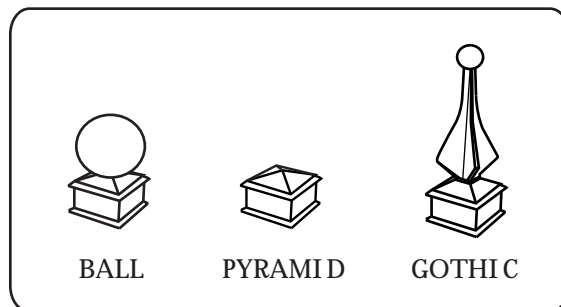

Grand Deco Wall

TOP VIEW (W/O TOP CAP)

- POSTS ARE MAX 72" APART CENTRE TO CENTRE.
- VINYL BOARDS ARE MAX 70" LONG.
- POSSIBLE SMALLER MAKE UP PANEL AT THE END OF EACH RUN OF FENCE AS NEEDED.

CHOICE OF CAP

NOTES:

- All dimensions are nominal.
- Clearance below the fence isn't included in height calculations.
- We reserve the right to make changes or improvements to our designs without notice.

Grand Deco Wall Gate