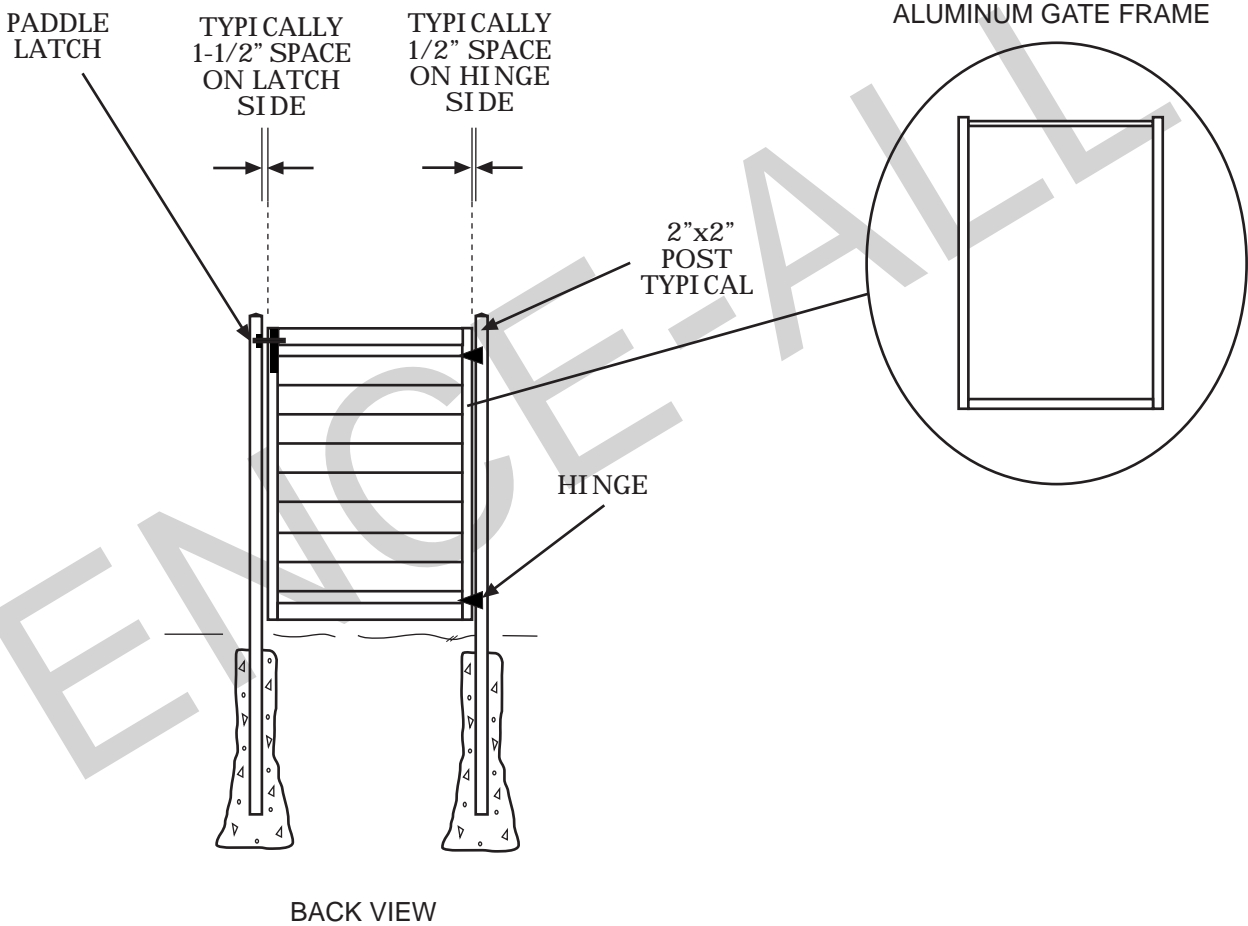

Grand Deco Wall

TOP VIEW (W/O TOP CAP)

- POSTS ARE MAX 72" APART CENTRE TO CENTRE.
- VINYL BOARDS ARE MAX 70" LONG.
- POSSIBLE SMALLER MAKE UP PANEL AT THE END OF EACH RUN OF FENCE AS NEEDED.

CHOICE OF CAP

NOTES:

- All dimensions are nominal.
- Clearance below the fence isn't included in height calculations.
- We reserve the right to make changes or improvements to our designs without notice.

Grand Deco Wall Gate