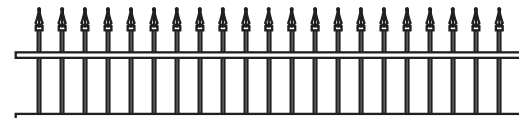

# Topper Styles +

FILL MATCHES FENCE

BOARD

SUNBURST

LATTICE

HORIZONTAL JAIL BAR

JAIL BAR

STRAIGHT PICKET

JAIL BAR THREE

STRAIGHT LIBERTY IRON

PRIVACY JAIL BAR

STRAIGHT MARQUEE IRON

PRIVACY JAIL BAR THREE

STRAIGHT ROCKEFELLER IRON

ROUND 3/4" METAL

STRAIGHT EMPIRE IRON

NOTES:

• Prices vary depending on topper choice.