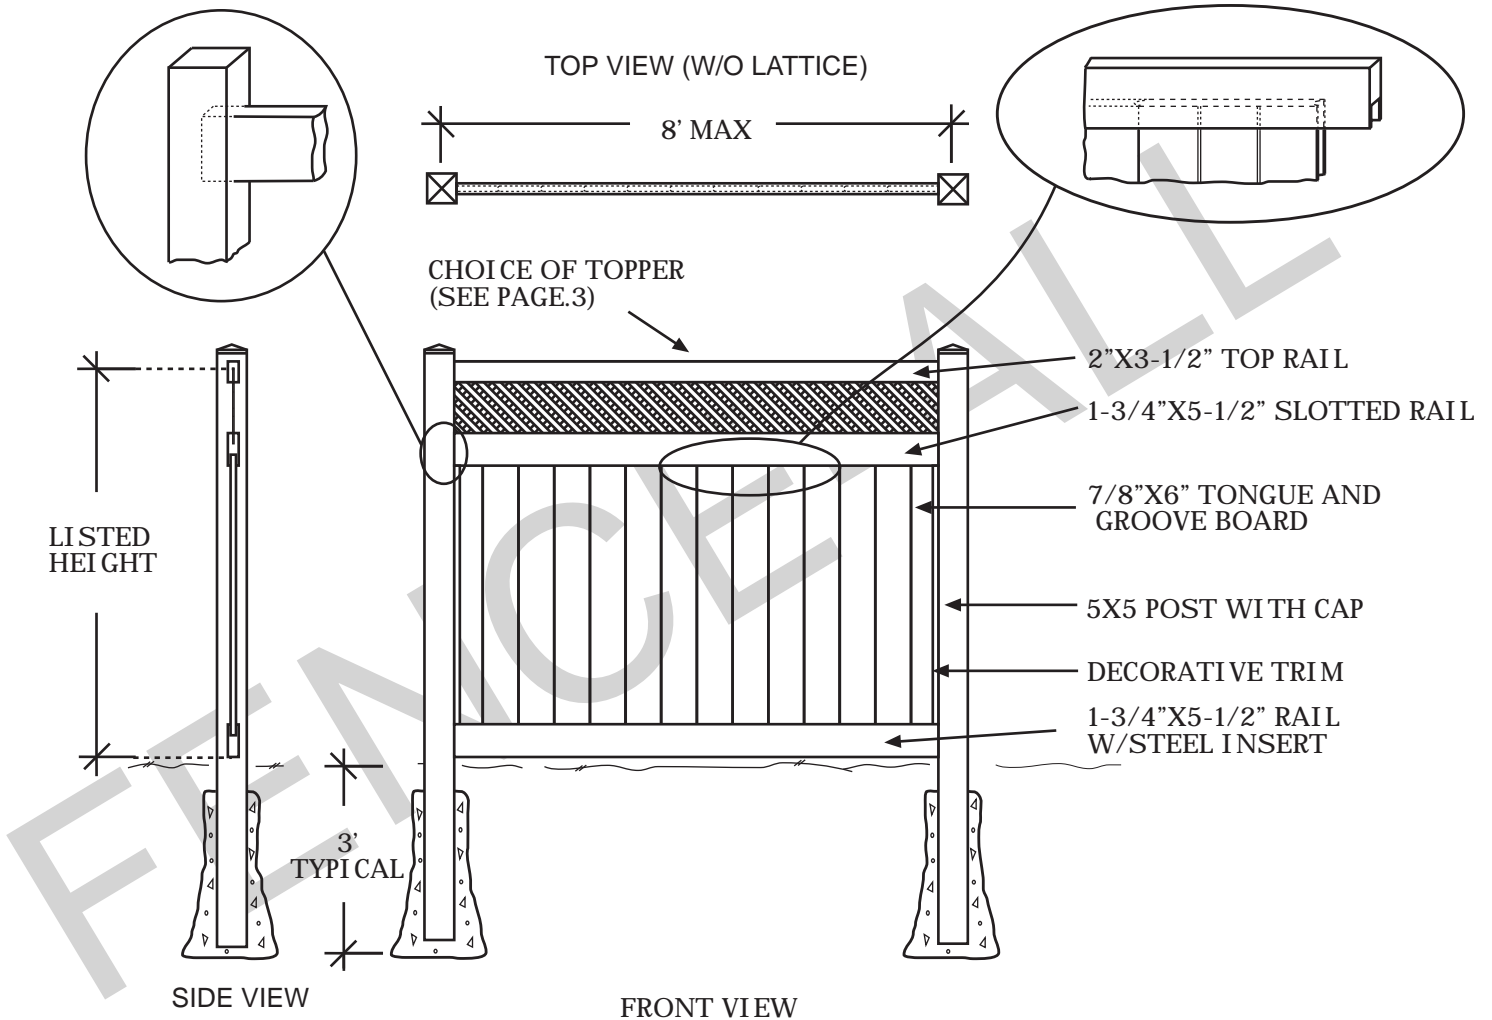

# Stratford Vinyl/PVC

**CHOICE OF CAP**

**NOTES:**

- Green Teak jail bar/rails are substituted with Adobe.
- Chai Grey jail bar/rails/posts are substituted with White.
- Clearance below the fence isn't included in height calculations.
- We reserve the right to make changes or improvements to our designs without notice.

# Stratford Vinyl/PVC Gate

FINGER AND CATCH  
TYPICALLY INSTALLED  
@4'6"H MIN

TYPICALLY  
1" SPACE ON  
LATCH SIDE

TYPICALLY  
1/2" SPACE  
ON HINGE  
SIDE

OPTIONAL 2"X3-1/2" GATE  
BRACE TYPICALLY  
INSTALLED @7'H MIN

5X5 POST  
TYPICAL

TYPICALLY 1-1/2"  
SHORTER THAN  
MATCHING FENCE

2" to 4"

HINGES ADJUST TO  
SET GATE ALIGNMENT

# Topper Styles +

FILL MATCHES FENCE

BOARD

SUNBURST

LATTICE

HORIZONTAL JAIL BAR

JAIL BAR

STRAIGHT PICKET