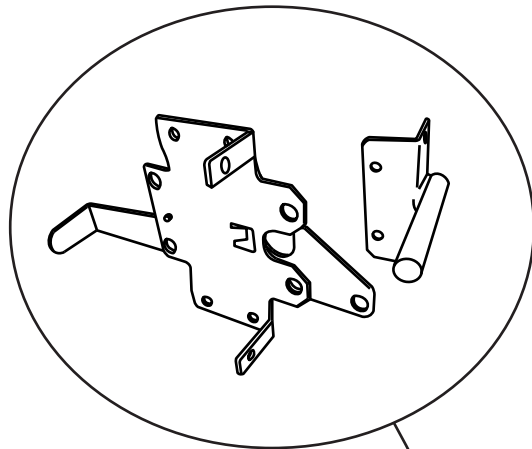

# Stratford Vinyl/PVC

**CHOICE OF CAP**

**NOTES:**

- Green Teak jail bar/rails are substituted with Adobe.
- Chai Grey jail bar/rails/posts are substituted with White.
- Clearance below the fence isn't included in height calculations.
- We reserve the right to make changes or improvements to our designs without notice.

# Stratford Vinyl/PVC Gate

FINGER AND CATCH  
TYPICALLY INSTALLED  
@4'6"H MIN

TYPICALLY  
1" SPACE ON  
LATCH SIDE

TYPICALLY  
1/2" SPACE  
ON HINGE  
SIDE

OPTIONAL 2"X3-1/2" GATE  
BRACE TYPICALLY  
INSTALLED @7'H MIN

5X5 POST  
TYPICAL

TYPICALLY 1-1/2"  
SHORTER THAN  
MATCHING FENCE

2" to 4"

HINGES ADJUST TO  
SET GATE ALIGNMENT