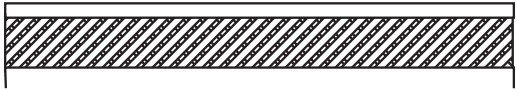

## NOTES:

- Green Teak jail bar/rails are substituted with Adobe.
- Chai Grey jail bar/rails/posts are substituted with White.
- Clearance below the fence isn't included in height calculations.
- We reserve the right to make changes or improvements to our designs without notice.

# Topper Styles +

FILL MATCHES FENCE

BOARD

SUNBURST

LATTICE

HORIZONTAL JAIL BAR

JAIL BAR

STRAIGHT PICKET

JAIL BAR THREE

STRAIGHT LIBERTY IRON

PRIVACY JAIL BAR

STRAIGHT MARQUEE IRON

PRIVACY JAIL BAR THREE

STRAIGHT ROCKEFELLER IRON

ROUND 3/4" METAL

STRAIGHT EMPIRE IRON