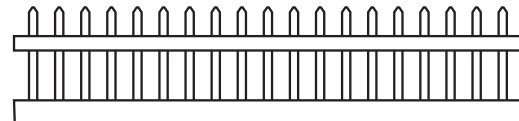

# Topper Styles +

FILL MATCHES FENCE

BOARD

SUNBURST

LATTICE

HORIZONTAL JAIL BAR

JAIL BAR

STRAIGHT PICKET

JAIL BAR THREE

STRAIGHT LIBERTY IRON

PRIVACY JAIL BAR

STRAIGHT MARQUEE IRON

PRIVACY JAIL BAR THREE

STRAIGHT ROCKEFELLER IRON

ROUND 3/4" METAL

STRAIGHT EMPIRE IRON