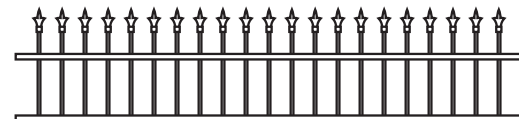

# Topper Styles +

FILL MATCHES FENCE

BOARD

SUNBURST

LATTICE

HORIZONTAL JAIL BAR

JAIL BAR

STRAIGHT PICKET

JAIL BAR THREE

STRAIGHT LIBERTY IRON

PRIVACY JAIL BAR

STRAIGHT MARQUEE IRON

PRIVACY JAIL BAR THREE

STRAIGHT ROCKEFELLER IRON

ROUND 3/4" METAL

STRAIGHT EMPIRE IRON