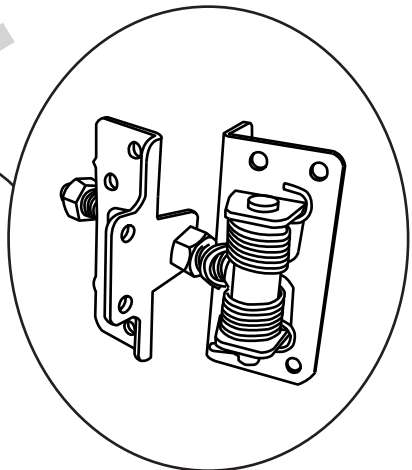

# Stratford Vinyl/PVC Gate

FINGER AND CATCH  
TYPICALLY INSTALLED  
@4'6"H MIN

TYPICALLY  
1" SPACE ON  
LATCH SIDE

TYPICALLY  
1/2" SPACE  
ON HINGE  
SIDE

OPTIONAL 2"X3-1/2" GATE  
BRACE TYPICALLY  
INSTALLED @7'H MIN

5X5 POST  
TYPICAL

TYPICALLY 1-1/2"  
SHORTER THAN  
MATCHING FENCE

2" to 4"

HINGES ADJUST TO  
SET GATE ALIGNMENT