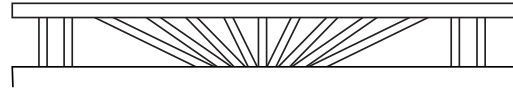

Topper Styles +

FILL MATCHES FENCE

SUNBURST

NOTES:

• Prices vary depending on topper choice.