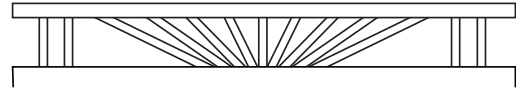

## NOTES:

- Green Teak jail bar/rails are substituted with Adobe.
- Chai Grey jail bar/rails/posts are substituted with White.
- Clearance below the fence isn't included in height calculations.
- We reserve the right to make changes or improvements to our designs without notice.

# Topper Styles +

FILL MATCHES FENCE

BOARD

SUNBURST

LATTICE

HORIZONTAL JAIL BAR

JAIL BAR

STRAIGHT PICKET