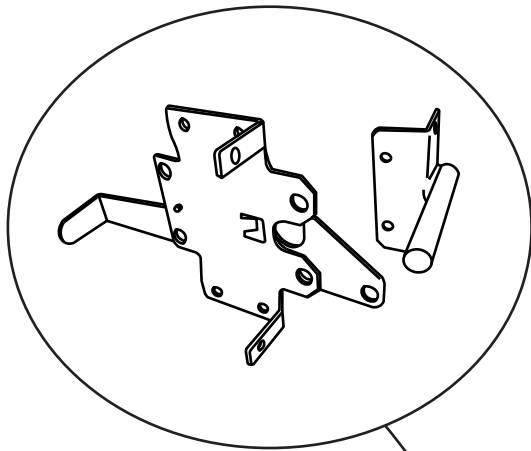

# Grand Brighton Vinyl/PVC

**CHOICE OF CAP**

**NOTES:**

- Green Teak lattice/jail bar/rails are substituted with Adobe.
- Clearance below the fence isn't included in height calculations.
- We reserve the right to make changes or improvements to our designs without notice.

# Grand Brighton Vinyl/PVC Gate

FINGER AND CATCH  
TYPICALLY INSTALLED  
@4'6" H MIN

TYPICALLY  
1" SPACE ON  
LATCH SIDE

TYPICALLY  
1/2" SPACE  
ON HINGE  
SIDE

OPTIONAL 2"X3-1/2" GATE  
BRACE TYPICALLY  
INSTALLED @7'H MIN

5X5 POST  
TYPICAL

TYPICALLY 1-1/2"  
SHORTER THAN  
MATCHING FENCE

2" to 4"

HINGES ADJUST TO  
SET GATE ALIGNMENT