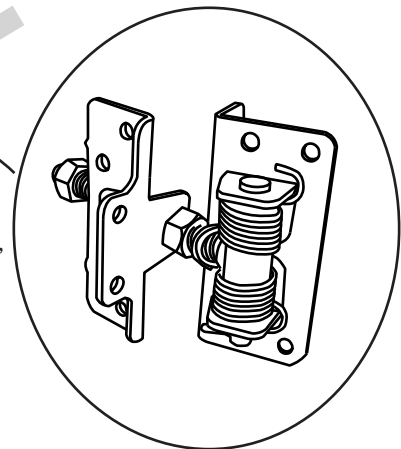

# Grand Brighton Vinyl/PVC Gate

FINGER AND CATCH  
TYPICALLY INSTALLED  
@4'6" H MIN

TYPICALLY  
1" SPACE ON  
LATCH SIDE

TYPICALLY  
1/2" SPACE  
ON HINGE  
SIDE

OPTIONAL 2"X3-1/2" GATE  
BRACE TYPICALLY  
INSTALLED @7'H MIN

5X5 POST  
TYPICAL

TYPICALLY 1-1/2"  
SHORTER THAN  
MATCHING FENCE

2" to 4"

HINGES ADJUST TO  
SET GATE ALIGNMENT