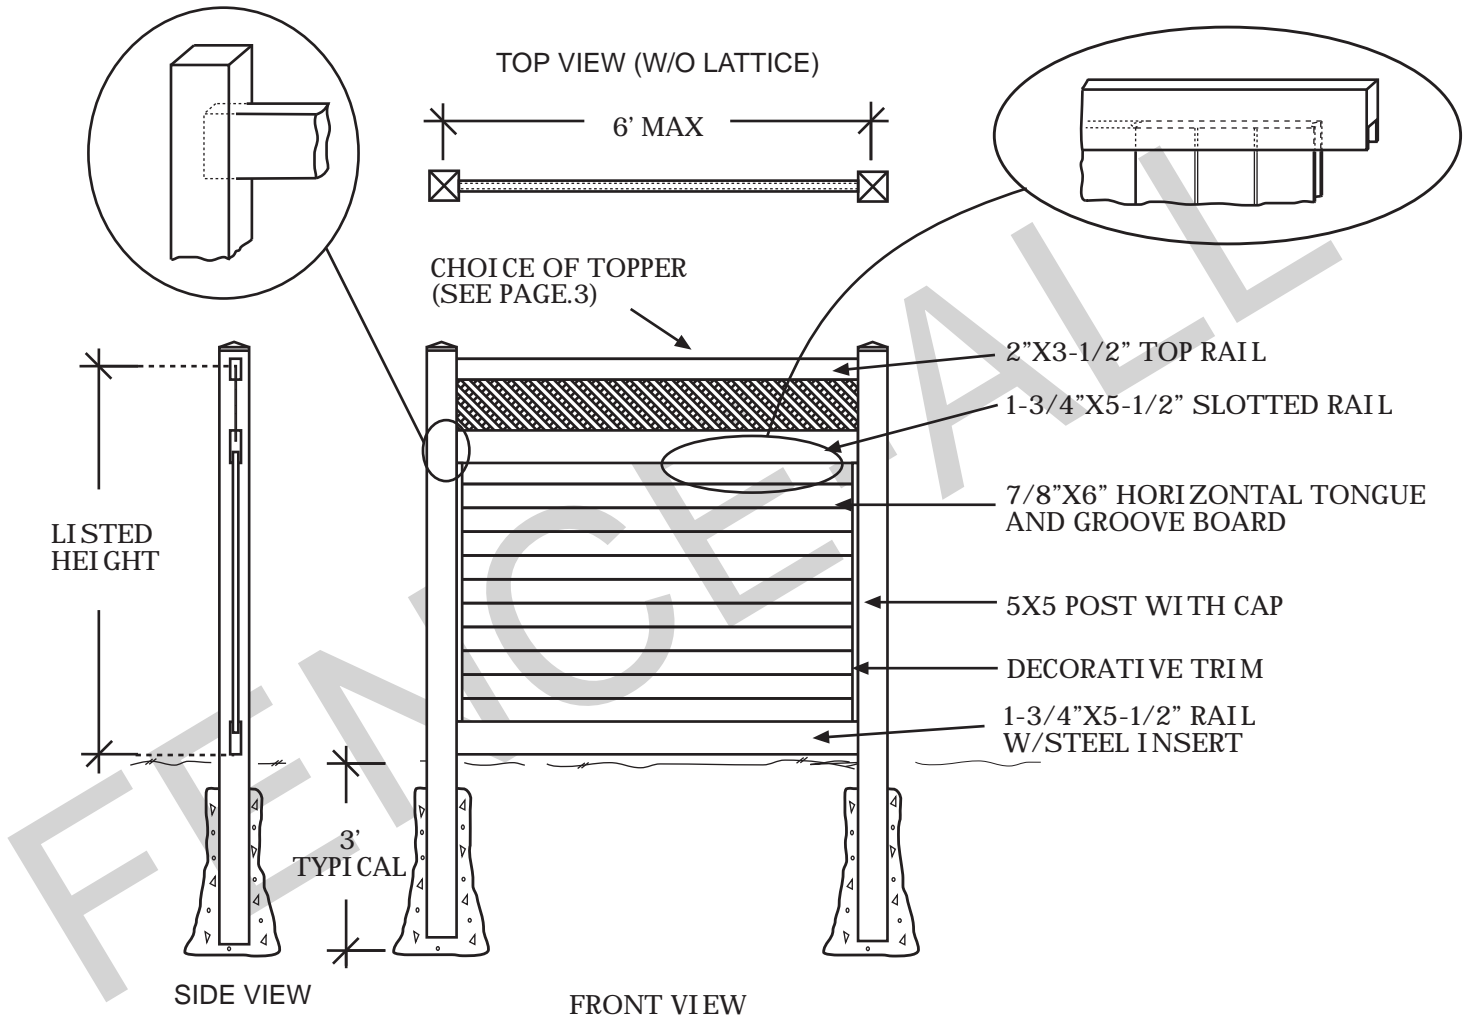

# Grand Brighton Vinyl/PVC

**CHOICE OF CAP**

**NOTES:**

- Green Teak lattice/jail bar/rails are substituted with Adobe.
- Clearance below the fence isn't included in height calculations.
- We reserve the right to make changes or improvements to our designs without notice.

# Grand Brighton Vinyl/PVC Gate

FINGER AND CATCH  
TYPICALLY INSTALLED  
@4'6" H MIN

TYPICALLY  
1" SPACE ON  
LATCH SIDE

TYPICALLY  
1/2" SPACE  
ON HINGE  
SIDE

OPTIONAL 2"X3-1/2" GATE  
BRACE TYPICALLY  
INSTALLED @7'H MIN

5X5 POST  
TYPICAL

TYPICALLY 1-1/2"  
SHORTER THAN  
MATCHING FENCE

2" to 4"

HINGES ADJUST TO  
SET GATE ALIGNMENT