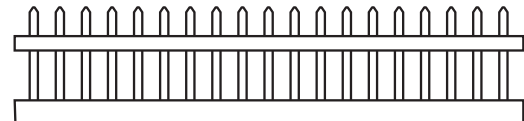

# Topper Styles +

FILL MATCHES FENCE

BOARD

SUNBURST

LATTICE

HORIZONTAL JAIL BAR

JAIL BAR

STRAIGHT PICKET

JAIL BAR THREE

STRAIGHT LIBERTY IRON

PRIVACY JAIL BAR

STRAIGHT MARQUEE IRON

PRIVACY JAIL BAR THREE

STRAIGHT ROCKEFELLER IRON

ROUND 3/4" METAL

STRAIGHT EMPIRE IRON