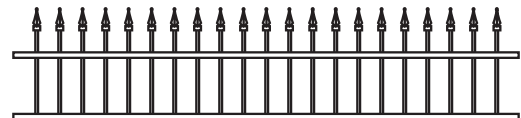

# Topper Styles +

FILL MATCHES FENCE

BOARD

SUNBURST

LATTICE

HORIZONTAL JAIL BAR

JAIL BAR

STRAIGHT PICKET

JAIL BAR THREE

STRAIGHT LIBERTY IRON

PRIVACY JAIL BAR

STRAIGHT MARQUEE IRON

PRIVACY JAIL BAR THREE

STRAIGHT ROCKEFELLER IRON

ROUND 3/4" METAL

STRAIGHT EMPIRE IRON