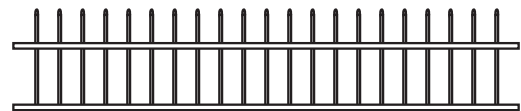

## NOTES:

- Green Teak jail bar/rails are substituted with Adobe.
- Chai Grey jail bar/rails/posts are substituted with White.
- Clearance below the fence isn't included in height calculations.
- We reserve the right to make changes or improvements to our designs without notice.

# Topper Styles +

FILL MATCHES FENCE

BOARD

SUNBURST

LATTICE

HORIZONTAL JAIL BAR

JAIL BAR

STRAIGHT PICKET

JAIL BAR THREE

STRAIGHT LIBERTY IRON

PRIVACY JAIL BAR

STRAIGHT MARQUEE IRON

PRIVACY JAIL BAR THREE

STRAIGHT ROCKEFELLER IRON

ROUND 3/4" METAL

STRAIGHT EMPIRE IRON