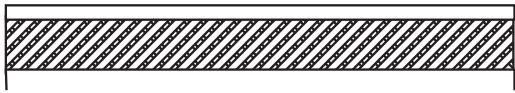

## NOTES:

- Green Teak jail bar/rails are substituted with Adobe.
- Chai Grey jail bar/rails/posts are substituted with White.
- Clearance below the fence isn't included in height calculations.
- We reserve the right to make changes or improvements to our designs without notice.

# Topper Styles +

FILL MATCHES FENCE

BOARD

SUNBURST

LATTICE

HORIZONTAL JAIL BAR

JAIL BAR

STRAIGHT PICKET

JAIL BAR THREE

STRAIGHT LIBERTY IRON

PRIVACY JAIL BAR

STRAIGHT MARQUEE IRON

PRIVACY JAIL BAR THREE

STRAIGHT ROCKEFELLER IRON

ROUND 3/4" METAL

STRAIGHT EMPIRE IRON