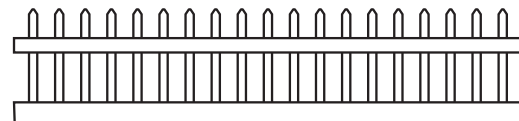

TYPICALLY 1-1/2"
SHORTER THAN
MATCHING FENCE

2" to 4"

HINGES ADJUST TO
SET GATE ALIGNMENT

NOTES:

- Green Teak jail bar/rails are substituted with Adobe.
- Chai Grey jail bar/rails/posts are substituted with White.
- Clearance below the fence isn't included in height calculations.
- We reserve the right to make changes or improvements to our designs without notice.

Topper Styles +

FILL MATCHES FENCE

BOARD

SUNBURST

LATTICE

HORIZONTAL JAIL BAR

JAIL BAR

STRAIGHT PICKET

JAIL BAR THREE

STRAIGHT LIBERTY IRON

PRIVACY JAIL BAR

STRAIGHT MARQUEE IRON

PRIVACY JAIL BAR THREE

STRAIGHT ROCKEFELLER IRON

ROUND 3/4" METAL

STRAIGHT EMPIRE IRON