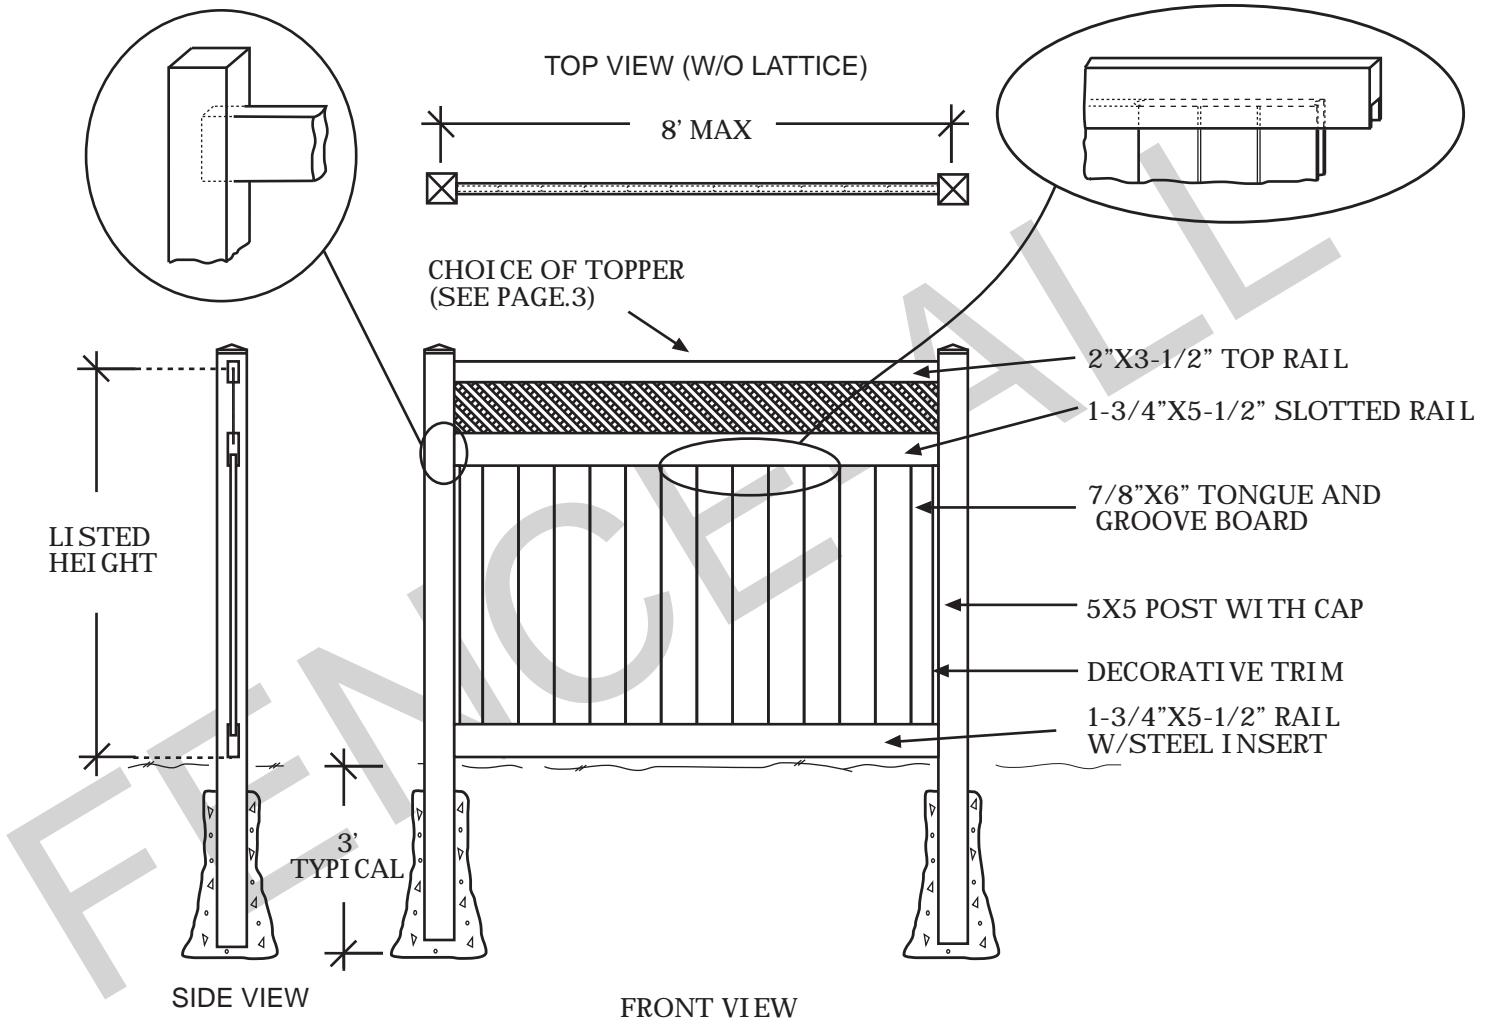

Stratford Vinyl/PVC

CHOICE OF CAP

NOTES:

- Green Teak jail bar/rails are substituted with Adobe.
- Chai Grey jail bar/rails/posts are substituted with White.
- Clearance below the fence isn't included in height calculations.
- We reserve the right to make changes or improvements to our designs without notice.

Stratford Vinyl/PVC Gate

FINGER AND CATCH
TYPICALLY INSTALLED
@4'6" H MIN

TYPICALLY
1" SPACE ON
LATCH SIDE

TYPICALLY
1/2" SPACE
ON HINGE
SIDE

OPTIONAL 2"X3-1/2" GATE
BRACE TYPICALLY
INSTALLED @7'H MIN

5X5 POST
TYPICAL

TYPICALLY 1-1/2"
SHORTER THAN
MATCHING FENCE

2" to 4"

HINGES ADJUST TO
SET GATE ALIGNMENT

NOTES:

- Green Teak jail bar/rails are substituted with Adobe.
- Chai Grey jail bar/rails/posts are substituted with White.
- Clearance below the fence isn't included in height calculations.
- We reserve the right to make changes or improvements to our designs without notice.

Topper Styles +

FILL MATCHES FENCE

BOARD

SUNBURST

LATTICE

HORIZONTAL JAIL BAR

JAIL BAR

STRAIGHT PICKET