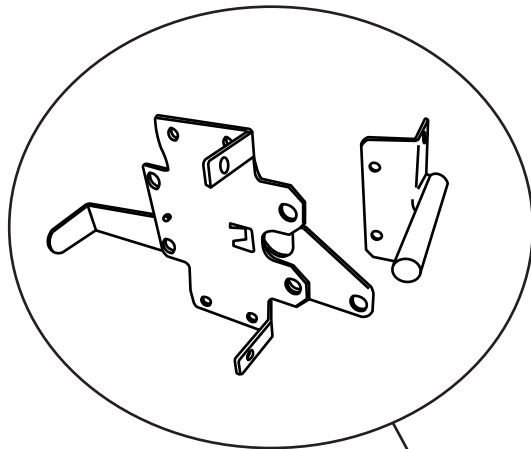

Stratford Vinyl/PVC

CHOICE OF CAP

NOTES:

- Green Teak jail bar/rails are substituted with Adobe.
- Chai Grey jail bar/rails/posts are substituted with White.
- Clearance below the fence isn't included in height calculations.
- We reserve the right to make changes or improvements to our designs without notice.

Stratford Vinyl/PVC Gate

FINGER AND CATCH
TYPICALLY INSTALLED
@4'6" H MIN

TYPICALLY
1" SPACE ON
LATCH SIDE

TYPICALLY
1/2" SPACE
ON HINGE
SIDE

OPTIONAL 2"X3-1/2" GATE
BRACE TYPICALLY
INSTALLED @7'H MIN

5X5 POST
TYPICAL

TYPICALLY 1-1/2"
SHORTER THAN
MATCHING FENCE

2" to 4"

HINGES ADJUST TO
SET GATE ALIGNMENT

NOTES:

- Green Teak jail bar/rails are substituted with Adobe.
- Chai Grey jail bar/rails/posts are substituted with White.
- Clearance below the fence isn't included in height calculations.
- We reserve the right to make changes or improvements to our designs without notice.