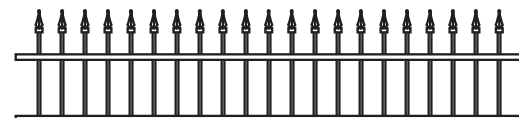

TYPICALLY 1-1/2"
SHORTER THAN
MATCHING FENCE

2" to 4"

HINGES ADJUST TO
SET GATE ALIGNMENT

NOTES:

- Green Teak jail bar/rails are substituted with Adobe.
- Chai Grey jail bar/rails/posts are substituted with White.
- Clearance below the fence isn't included in height calculations.
- We reserve the right to make changes or improvements to our designs without notice.

Topper Styles +

FILL MATCHES FENCE

BOARD

SUNBURST

LATTICE

HORIZONTAL JAIL BAR

JAIL BAR

STRAIGHT PICKET

JAIL BAR THREE

STRAIGHT LIBERTY IRON

PRIVACY JAIL BAR

STRAIGHT MARQUEE IRON

PRIVACY JAIL BAR THREE

STRAIGHT ROCKEFELLER IRON

ROUND 3/4" METAL

STRAIGHT EMPIRE IRON

NOTES:

- Prices vary depending on topper choice.