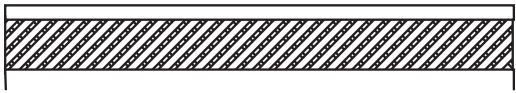

TYPICALLY 1-1/2"
SHORTER THAN
MATCHING FENCE

2" to 4"

HINGES ADJUST TO
SET GATE ALIGNMENT

NOTES:

- Green Teak jail bar/rails are substituted with Adobe.
- Chai Grey jail bar/rails/posts are substituted with White.
- Clearance below the fence isn't included in height calculations.
- We reserve the right to make changes or improvements to our designs without notice.

Topper Styles +

FILL MATCHES FENCE

BOARD

SUNBURST

LATTICE

HORIZONTAL JAIL BAR

JAIL BAR

STRAIGHT PICKET

JAIL BAR THREE

STRAIGHT LIBERTY IRON

PRIVACY JAIL BAR

STRAIGHT MARQUEE IRON

PRIVACY JAIL BAR THREE

STRAIGHT ROCKEFELLER IRON

ROUND 3/4" METAL

STRAIGHT EMPIRE IRON