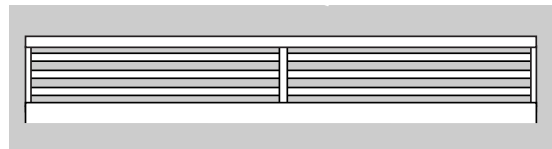

TYPICALLY 1-1/2"
SHORTER THAN
MATCHING FENCE

2" to 4"

HINGES ADJUST TO
SET GATE ALIGNMENT

NOTES:

- Green Teak jail bar/rails are substituted with Adobe.
- Chai Grey jail bar/rails/posts are substituted with White.
- Clearance below the fence isn't included in height calculations.
- We reserve the right to make changes or improvements to our designs without notice.

Topper Styles +

FILL MATCHES FENCE

BOARD

SUNBURST

LATTICE

HORIZONTAL JAIL BAR

JAIL BAR

STRAIGHT PICKET