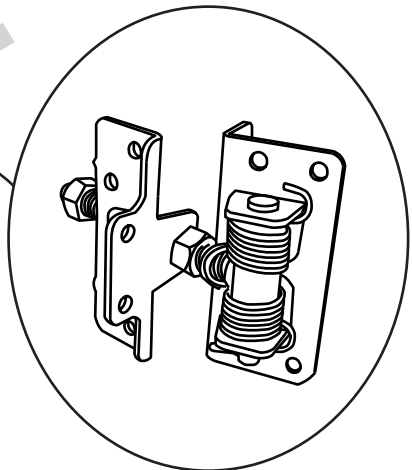

Stratford Vinyl/PVC Gate

FINGER AND CATCH
TYPICALLY INSTALLED
@4'6" H MIN

TYPICALLY
1" SPACE ON
LATCH SIDE

TYPICALLY
1/2" SPACE
ON HINGE
SIDE

OPTIONAL 2"X3-1/2" GATE
BRACE TYPICALLY
INSTALLED @7'H MIN

5X5 POST
TYPICAL

TYPICALLY 1-1/2"
SHORTER THAN
MATCHING FENCE

2" to 4"

HINGES ADJUST TO
SET GATE ALIGNMENT

NOTES:

- Green Teak jail bar/rails are substituted with Adobe.
- Chai Grey jail bar/rails/posts are substituted with White.
- Clearance below the fence isn't included in height calculations.
- We reserve the right to make changes or improvements to our designs without notice.