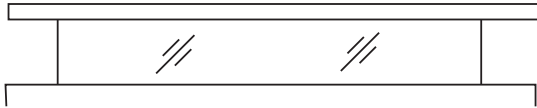

5X5 POST
TYPICAL

TYPICALLY 1-1/2"
SHORTER THAN
MATCHING FENCE

2" to 4"

HINGES ADJUST TO
SET GATE ALIGNMENT

NOTES:

- Green Teak jail bar/rails are substituted with Adobe.
- Chai Grey jail bar/rails/posts are substituted with White.
- Clearance below the fence isn't included in height calculations.
- We reserve the right to make changes or improvements to our designs without notice.

Topper Styles ++

GLASS

HUDSON ALUMINUM

CONCAVE PICKET

CONVEX PICKET

CONCAVE MARQUEE IRON

CONVEX MARQUEE IRON

CONCAVE ROCKEFELLER IRON