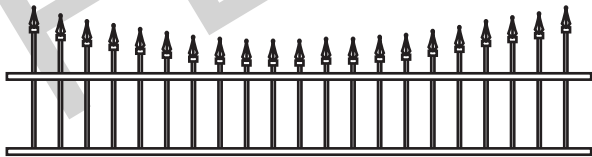

Grand Rockcliffe Park Vinyl/PVC Gate

FINGER AND CATCH
TYPICALLY INSTALLED
@4'6" H MIN

TYPICALLY
1" SPACE ON
LATCH SIDE

TYPICALLY
1/2" SPACE
ON HINGE
SIDE

OPTIONAL 2"X3-1/2" GATE
BRACE TYPICALLY
INSTALLED @7'H MIN

5X5 POST
TYPICAL

TYPICALLY 1-1/2"
SHORTER THAN
MATCHING FENCE

2" to 4"

HINGES ADJUST TO
SET GATE ALIGNMENT

NOTES:

- Green Teak jail bar/rails are substituted with Adobe.
- Chai Grey jail bar/rails/posts are substituted with White.
- Clearance below the fence isn't included in height calculations.
- We reserve the right to make changes or improvements to our designs without notice.

Topper Styles ++

GLASS

HUDSON ALUMINUM

CONCAVE PICKET

CONVEX PICKET

CONCAVE MARQUEE IRON

CONVEX MARQUEE IRON

CONCAVE ROCKEFELLER IRON

CONVEX ROCKEFELLER IRON

CONCAVE EMPIRE IRON

CONVEX EMPIRE IRON

NOTES:

• Prices vary depending on topper choice.