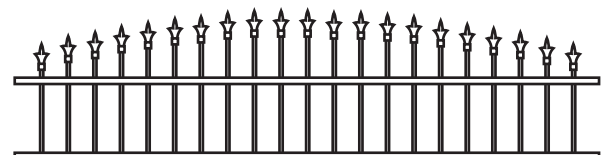

Grand Rockcliffe Park Vinyl/PVC Gate

FINGER AND CATCH
TYPICALLY INSTALLED
@4'6" H MIN

TYPICALLY
1" SPACE ON
LATCH SIDE

TYPICALLY
1/2" SPACE
ON HINGE
SIDE

OPTIONAL 2"X3-1/2" GATE
BRACE TYPICALLY
INSTALLED @7'H MIN

5X5 POST
TYPICAL

TYPICALLY 1-1/2"
SHORTER THAN
MATCHING FENCE

2" to 4"

HINGES ADJUST TO
SET GATE ALIGNMENT

NOTES:

- Green Teak jail bar/rails are substituted with Adobe.
- Chai Grey jail bar/rails/posts are substituted with White.
- Clearance below the fence isn't included in height calculations.
- We reserve the right to make changes or improvements to our designs without notice.

Topper Styles ++

GLASS

HUDSON ALUMINUM

CONCAVE PICKET

CONVEX PICKET

CONCAVE MARQUEE IRON

CONVEX MARQUEE IRON

CONCAVE ROCKEFELLER IRON

CONVEX ROCKEFELLER IRON

CONCAVE EMPIRE IRON

CONVEX EMPIRE IRON

NOTES:

• Prices vary depending on topper choice.