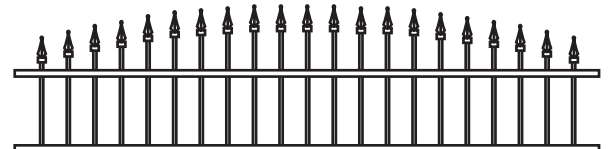

Grand Rockcliffe Park Vinyl/PVC Gate

FINGER AND CATCH
TYPICALLY INSTALLED
@4'6" H MIN

TYPICALLY
1" SPACE ON
LATCH SIDE

TYPICALLY
1/2" SPACE
ON HINGE
SIDE

OPTIONAL 2"X3-1/2" GATE
BRACE TYPICALLY
INSTALLED @7'H MIN

5X5 POST
TYPICAL

TYPICALLY 1-1/2"
SHORTER THAN
MATCHING FENCE

2" to 4"

HINGES ADJUST TO
SET GATE ALIGNMENT

NOTES:

- Green Teak jail bar/rails are substituted with Adobe.
- Chai Grey jail bar/rails/posts are substituted with White.
- Clearance below the fence isn't included in height calculations.
- We reserve the right to make changes or improvements to our designs without notice.

Topper Styles ++

GLASS

HUDSON ALUMINUM

CONCAVE PICKET

CONVEX PICKET

CONCAVE MARQUEE IRON

CONVEX MARQUEE IRON

CONCAVE ROCKEFELLER IRON

CONVEX ROCKEFELLER IRON

CONCAVE EMPIRE IRON

CONVEX EMPIRE IRON

NOTES:

• Prices vary depending on topper choice.