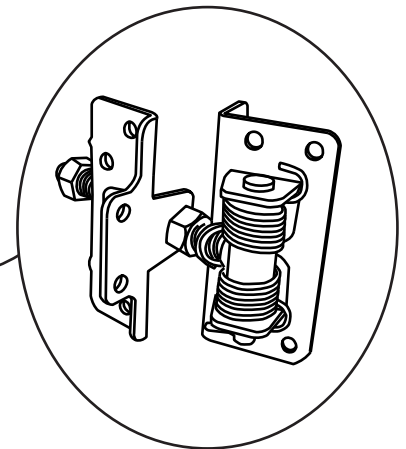

Grand Rockcliffe Park Vinyl/PVC Gate

FINGER AND CATCH
TYPICALLY INSTALLED
@4'6" H MIN

TYPICALLY
1" SPACE ON
LATCH SIDE

TYPICALLY
1/2" SPACE
ON HINGE
SIDE

OPTIONAL 2"X3-1/2" GATE
BRACE TYPICALLY
INSTALLED @7'H MIN

5X5 POST
TYPICAL

TYPICALLY 1-1/2"
SHORTER THAN
MATCHING FENCE

2" to 4"

HINGES ADJUST TO
SET GATE ALIGNMENT

NOTES:

- Green Teak jail bar/rails are substituted with Adobe.
- Chai Grey jail bar/rails/posts are substituted with White.
- Clearance below the fence isn't included in height calculations.
- We reserve the right to make changes or improvements to our designs without notice.