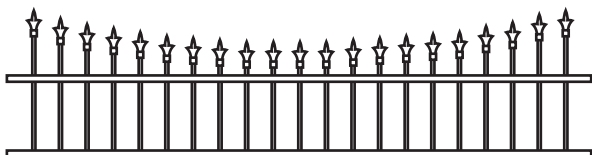

Grand Rockcliffe Park Vinyl/PVC Gate

FINGER AND CATCH
TYPICALLY INSTALLED
@4'6" H MIN

TYPICALLY
1" SPACE ON
LATCH SIDE

TYPICALLY
1/2" SPACE
ON HINGE
SIDE

OPTIONAL 2"X3-1/2" GATE
BRACE TYPICALLY
INSTALLED @7'H MIN

5X5 POST
TYPICAL

TYPICALLY 1-1/2"
SHORTER THAN
MATCHING FENCE

2" to 4"

HINGES ADJUST TO
SET GATE ALIGNMENT

NOTES:

- Green Teak jail bar/rails are substituted with Adobe.
- Chai Grey jail bar/rails/posts are substituted with White.
- Clearance below the fence isn't included in height calculations.
- We reserve the right to make changes or improvements to our designs without notice.

Topper Styles ++

GLASS

HUDSON ALUMINUM

CONCAVE PICKET

CONVEX PICKET

CONCAVE MARQUEE IRON

CONVEX MARQUEE IRON

CONCAVE ROCKEFELLER IRON

CONVEX ROCKEFELLER IRON

CONCAVE EMPIRE IRON

CONVEX EMPIRE IRON

NOTES:

• Prices vary depending on topper choice.