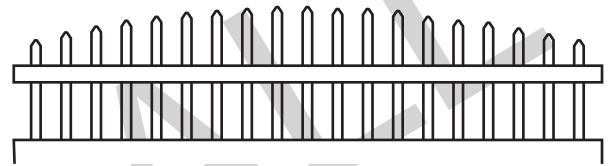

Grand Rockcliffe Park Vinyl/PVC Gate

FINGER AND CATCH
TYPICALLY INSTALLED
@4'6" H MIN

TYPICALLY
1" SPACE ON
LATCH SIDE

TYPICALLY
1/2" SPACE
ON HINGE
SIDE

OPTIONAL 2"X3-1/2" GATE
BRACE TYPICALLY
INSTALLED @7'H MIN

5X5 POST
TYPICAL

TYPICALLY 1-1/2"
SHORTER THAN
MATCHING FENCE

2" to 4"

HINGES ADJUST TO
SET GATE ALIGNMENT

NOTES:

- Green Teak jail bar/rails are substituted with Adobe.
- Chai Grey jail bar/rails/posts are substituted with White.
- Clearance below the fence isn't included in height calculations.
- We reserve the right to make changes or improvements to our designs without notice.

Topper Styles ++

GLASS

HUDSON ALUMINUM

CONCAVE PICKET

CONVEX PICKET

CONCAVE MARQUEE IRON

CONVEX MARQUEE IRON

CONCAVE ROCKEFELLER IRON

CONVEX ROCKEFELLER IRON

CONCAVE EMPIRE IRON

CONVEX EMPIRE IRON

NOTES:

• Prices vary depending on topper choice.