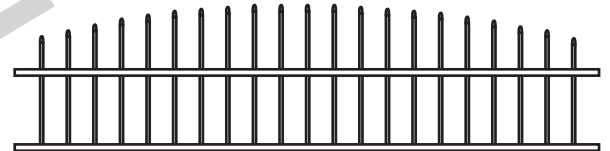

5X5 POST
TYPICAL

TYPICALLY 1-1/2"
SHORTER THAN
MATCHING FENCE

2" to 4"

HINGES ADJUST TO
SET GATE ALIGNMENT

NOTES:

- Green Teak jail bar/rails are substituted with Adobe.
- Chai Grey jail bar/rails/posts are substituted with White.
- Clearance below the fence isn't included in height calculations.
- We reserve the right to make changes or improvements to our designs without notice.

Topper Styles ++

GLASS

HUDSON ALUMINUM

CONCAVE PICKET

CONVEX PICKET

CONCAVE MARQUEE IRON

CONVEX MARQUEE IRON

CONCAVE ROCKEFELLER IRON

CONVEX ROCKEFELLER IRON

CONCAVE EMPIRE IRON

CONVEX EMPIRE IRON

NOTES:

• Prices vary depending on topper choice.