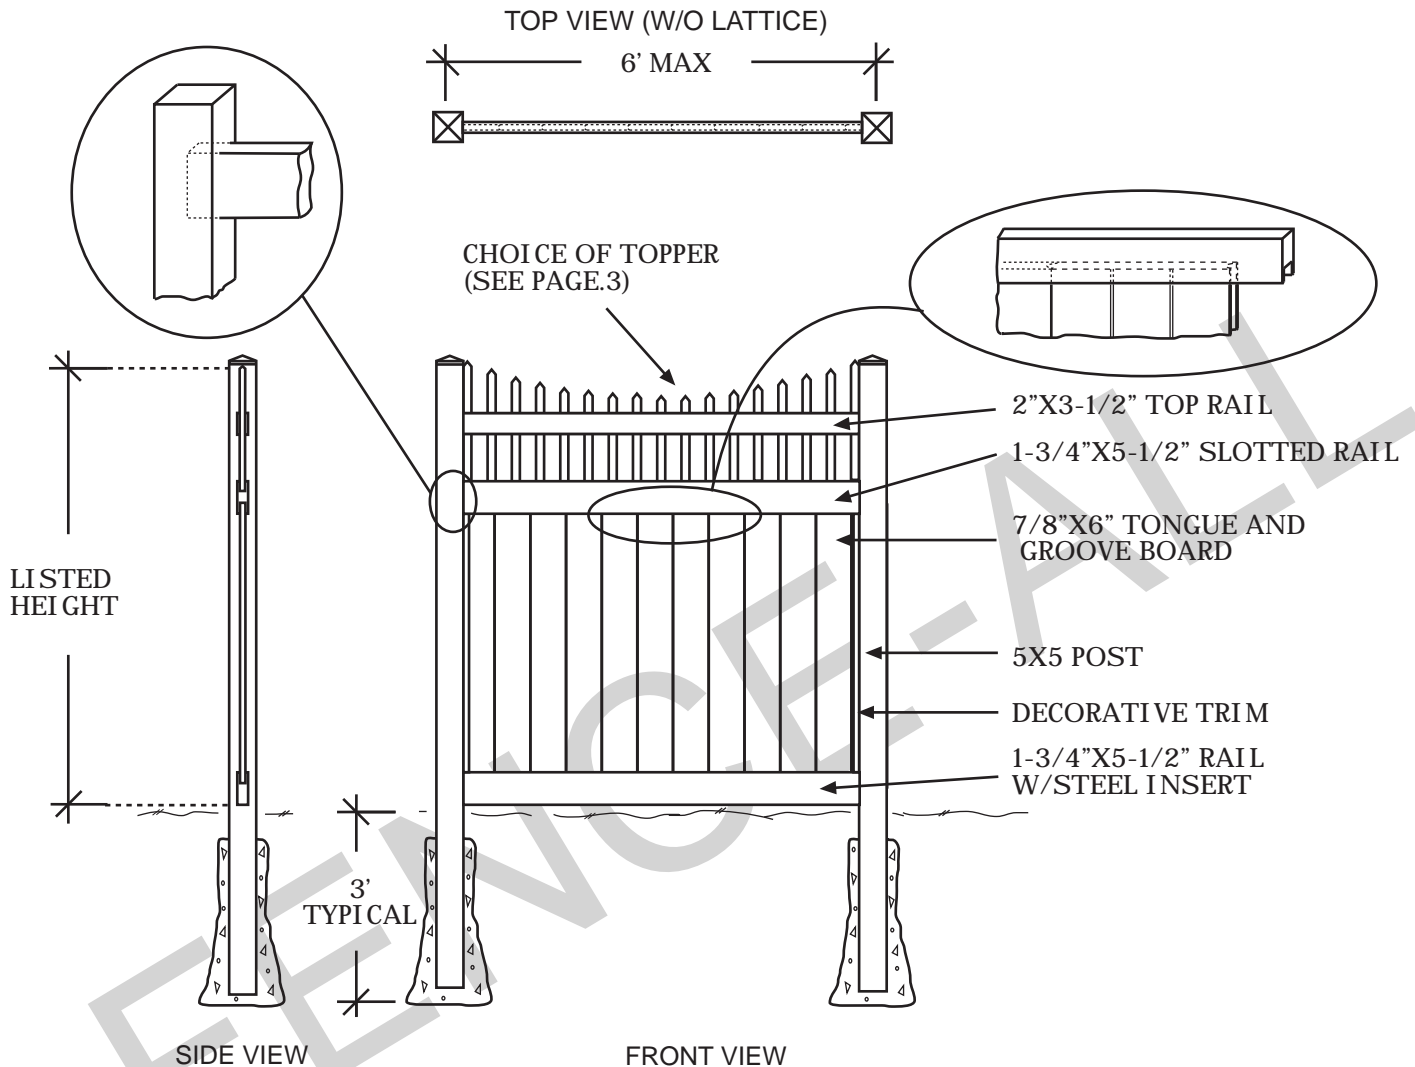

Grand Rockcliffe Park Vinyl/PVC

CHOICE OF CAP

NOTES:

- Green Teak jail bar/rails are substituted with Adobe.
- Chai Grey jail bar/rails/posts are substituted with White.
- Clearance below the fence isn't included in height calculations.
- We reserve the right to make changes or improvements to our designs without notice.

Grand Rockcliffe Park Vinyl/PVC Gate

FINGER AND CATCH
TYPICALLY INSTALLED
@4'6" H MIN

TYPICALLY
1" SPACE ON
LATCH SIDE

TYPICALLY
1/2" SPACE
ON HINGE
SIDE

OPTIONAL 2"X3-1/2" GATE
BRACE TYPICALLY
INSTALLED @7'H MIN

5X5 POST
TYPICAL

TYPICALLY 1-1/2"
SHORTER THAN
MATCHING FENCE

2" to 4"

HINGES ADJUST TO
SET GATE ALIGNMENT

NOTES:

- Green Teak jail bar/rails are substituted with Adobe.
- Chai Grey jail bar/rails/posts are substituted with White.
- Clearance below the fence isn't included in height calculations.
- We reserve the right to make changes or improvements to our designs without notice.