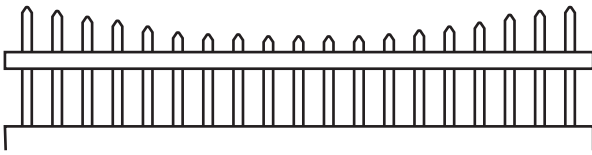

Grand Rockcliffe Park Vinyl/PVC Gate

FINGER AND CATCH
TYPICALLY INSTALLED
@4'6" H MIN

TYPICALLY
1" SPACE ON
LATCH SIDE

TYPICALLY
1/2" SPACE
ON HINGE
SIDE

OPTIONAL 2"X3-1/2" GATE
BRACE TYPICALLY
INSTALLED @7'H MIN

5X5 POST
TYPICAL

TYPICALLY 1-1/2"
SHORTER THAN
MATCHING FENCE

2" to 4"

HINGES ADJUST TO
SET GATE ALIGNMENT

NOTES:

- Green Teak jail bar/rails are substituted with Adobe.
- Chai Grey jail bar/rails/posts are substituted with White.
- Clearance below the fence isn't included in height calculations.
- We reserve the right to make changes or improvements to our designs without notice.

Topper Styles ++

GLASS

HUDSON ALUMINUM

CONCAVE PICKET

CONVEX PICKET

CONCAVE MARQUEE IRON

CONVEX MARQUEE IRON

CONCAVE ROCKEFELLER IRON