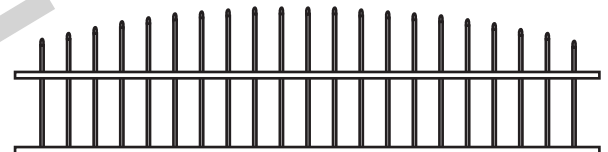

# Grand Emerald Vinyl/PVC Gate

**NOTES:**

- Green Teak jail bar/rails are substituted with Adobe.
- Clearance below the fence isn't included in height calculations.
- We reserve the right to make changes or improvements to our designs without notice.

# Topper Styles ++

GLASS

HUDSON ALUMINUM

CONCAVE PICKET

CONVEX PICKET

CONCAVE MARQUEE IRON

CONVEX MARQUEE IRON

CONCAVE ROCKEFELLER IRON

CONVEX ROCKEFELLER IRON

CONCAVE EMPIRE IRON

CONVEX EMPIRE IRON

NOTES:

- Prices vary depending on topper choice.