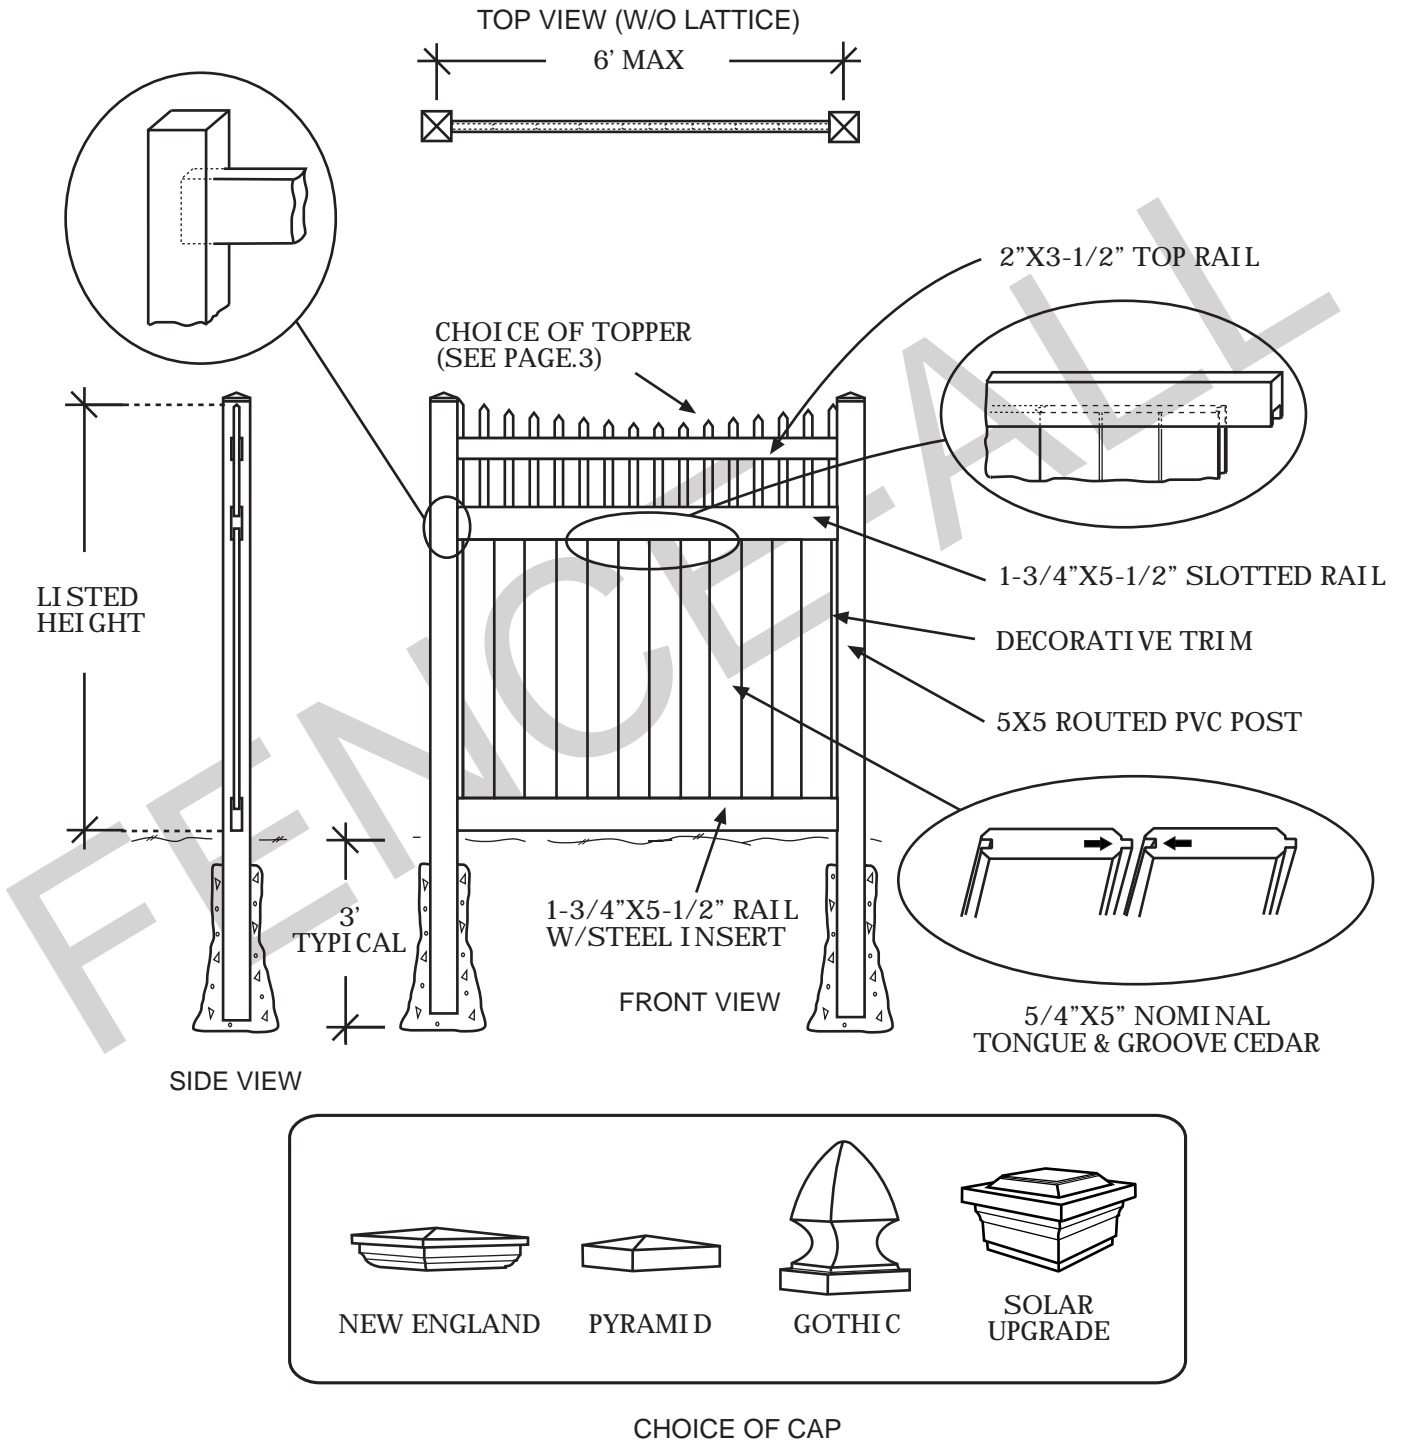

# Grand Emerald Vinyl/PVC

**NOTES:**

- Green Teak jail bar/rails are substituted with Adobe.
- Clearance below the fence isn't included in height calculations.
- We reserve the right to make changes or improvements to our designs without notice.

# Grand Emerald Vinyl/PVC Gate

**NOTES:**

- Green Teak jail bar/rails are substituted with Adobe.
- Clearance below the fence isn't included in height calculations.
- We reserve the right to make changes or improvements to our designs without notice.

CONVEX ROCKEFELLER IRON

CONCAVE EMPIRE IRON

CONVEX EMPIRE IRON

NOTES:

- Prices vary depending on topper choice.