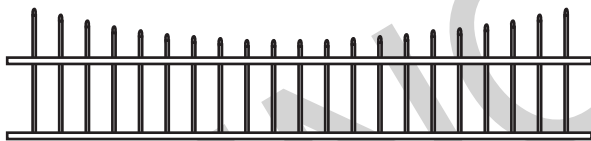

# Grand Emerald Vinyl/PVC Gate

**NOTES:**

- Green Teak jail bar/rails are substituted with Adobe.
- Clearance below the fence isn't included in height calculations.
- We reserve the right to make changes or improvements to our designs without notice.

# Topper Styles ++

GLASS

HUDSON ALUMINUM

CONCAVE PICKET

CONVEX PICKET

CONCAVE MARQUEE IRON

CONVEX MARQUEE IRON

CONCAVE ROCKEFELLER IRON

CONVEX ROCKEFELLER IRON

CONCAVE EMPIRE IRON

CONVEX EMPIRE IRON

NOTES:

- Prices vary depending on topper choice.