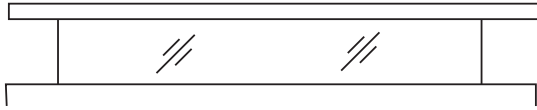

Topper Styles ++

GLASS