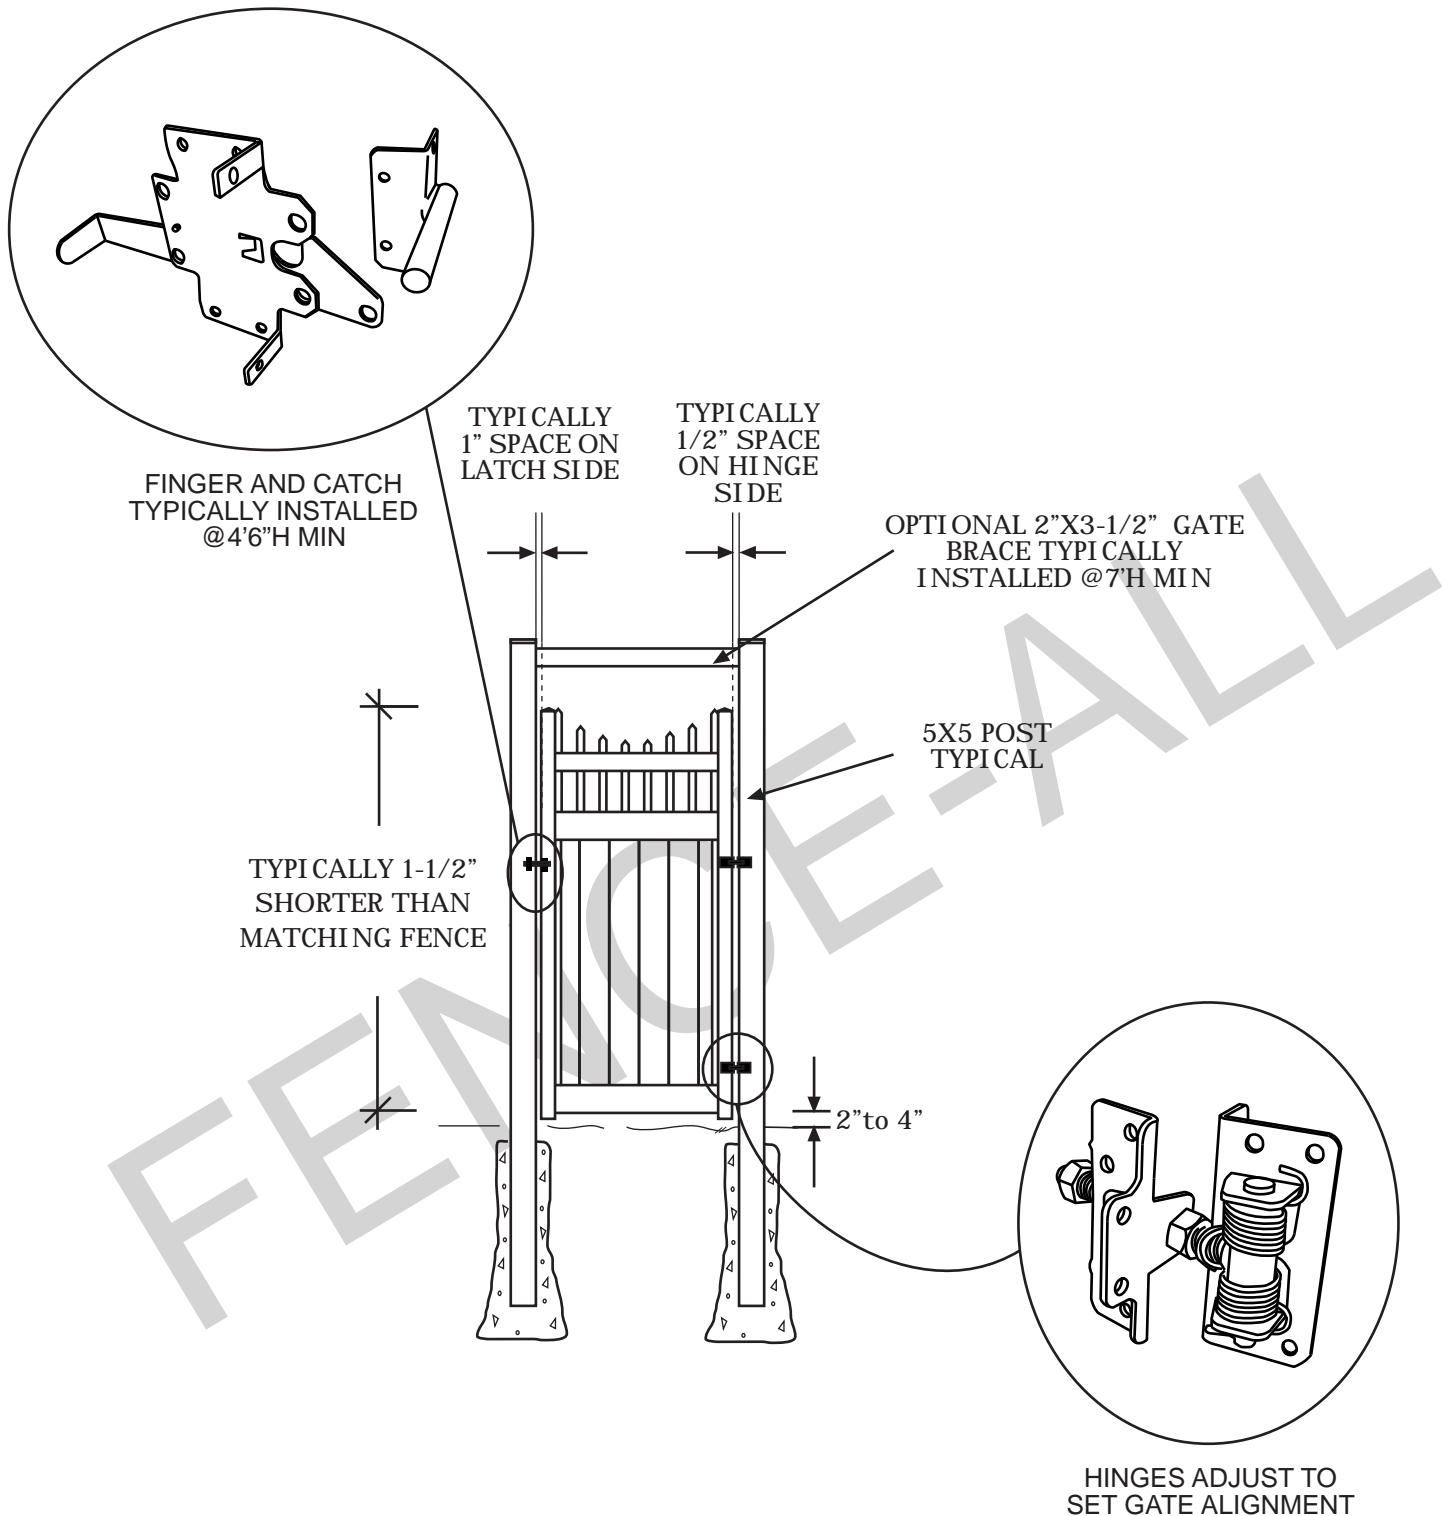

# Grand Emerald Vinyl/PVC

**NOTES:**

- Green Teak jail bar/rails are substituted with Adobe.
- Clearance below the fence isn't included in height calculations.
- We reserve the right to make changes or improvements to our designs without notice.

# Grand Emerald Vinyl/PVC Gate

**NOTES:**

- Green Teak jail bar/rails are substituted with Adobe.
- Clearance below the fence isn't included in height calculations.
- We reserve the right to make changes or improvements to our designs without notice.

CONVEX ROCKEFELLER IRON

CONCAVE EMPIRE IRON

CONVEX EMPIRE IRON

NOTES:

- Prices vary depending on topper choice.