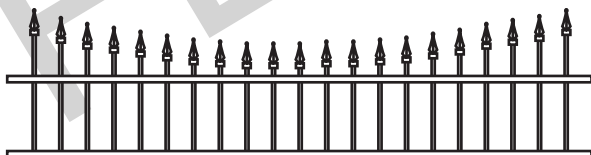

# Grand Emerald Vinyl/PVC Gate

**NOTES:**

- Green Teak jail bar/rails are substituted with Adobe.
- Clearance below the fence isn't included in height calculations.
- We reserve the right to make changes or improvements to our designs without notice.

# Topper Styles ++

GLASS

HUDSON ALUMINUM

CONCAVE PICKET

CONVEX PICKET

CONCAVE MARQUEE IRON

CONVEX MARQUEE IRON

CONCAVE ROCKEFELLER IRON

CONVEX ROCKEFELLER IRON

CONCAVE EMPIRE IRON

CONVEX EMPIRE IRON

NOTES:

- Prices vary depending on topper choice.