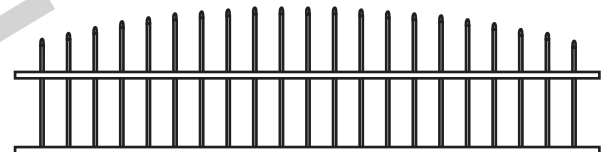

# Grand Brookdale Vinyl/PVC

CHOICE OF CAP

**NOTES:**

- Green Teak jail bar/rails are substituted with Adobe.
- Chai Grey jail bar/rails/posts are substituted with White.
- Clearance below the fence isn't included in height calculations.
- We reserve the right to make changes or improvements to our designs without notice.

# Grand Brookdale Vinyl/PVC Gate

**NOTES:**

- Green Teak jail bar/rails are substituted with Adobe.
- Chai Grey jail bar/rails/posts are substituted with White.
- Clearance below the fence isn't included in height calculations.
- We reserve the right to make changes or improvements to our designs without notice.

# Topper Styles ++

GLASS

HUDSON ALUMINUM

CONCAVE PICKET

CONVEX PICKET

CONCAVE MARQUEE IRON

CONVEX MARQUEE IRON

CONCAVE ROCKEFELLER IRON

CONVEX ROCKEFELLER IRON

CONCAVE EMPIRE IRON

CONVEX EMPIRE IRON

NOTES:

- Prices vary depending on topper choice.