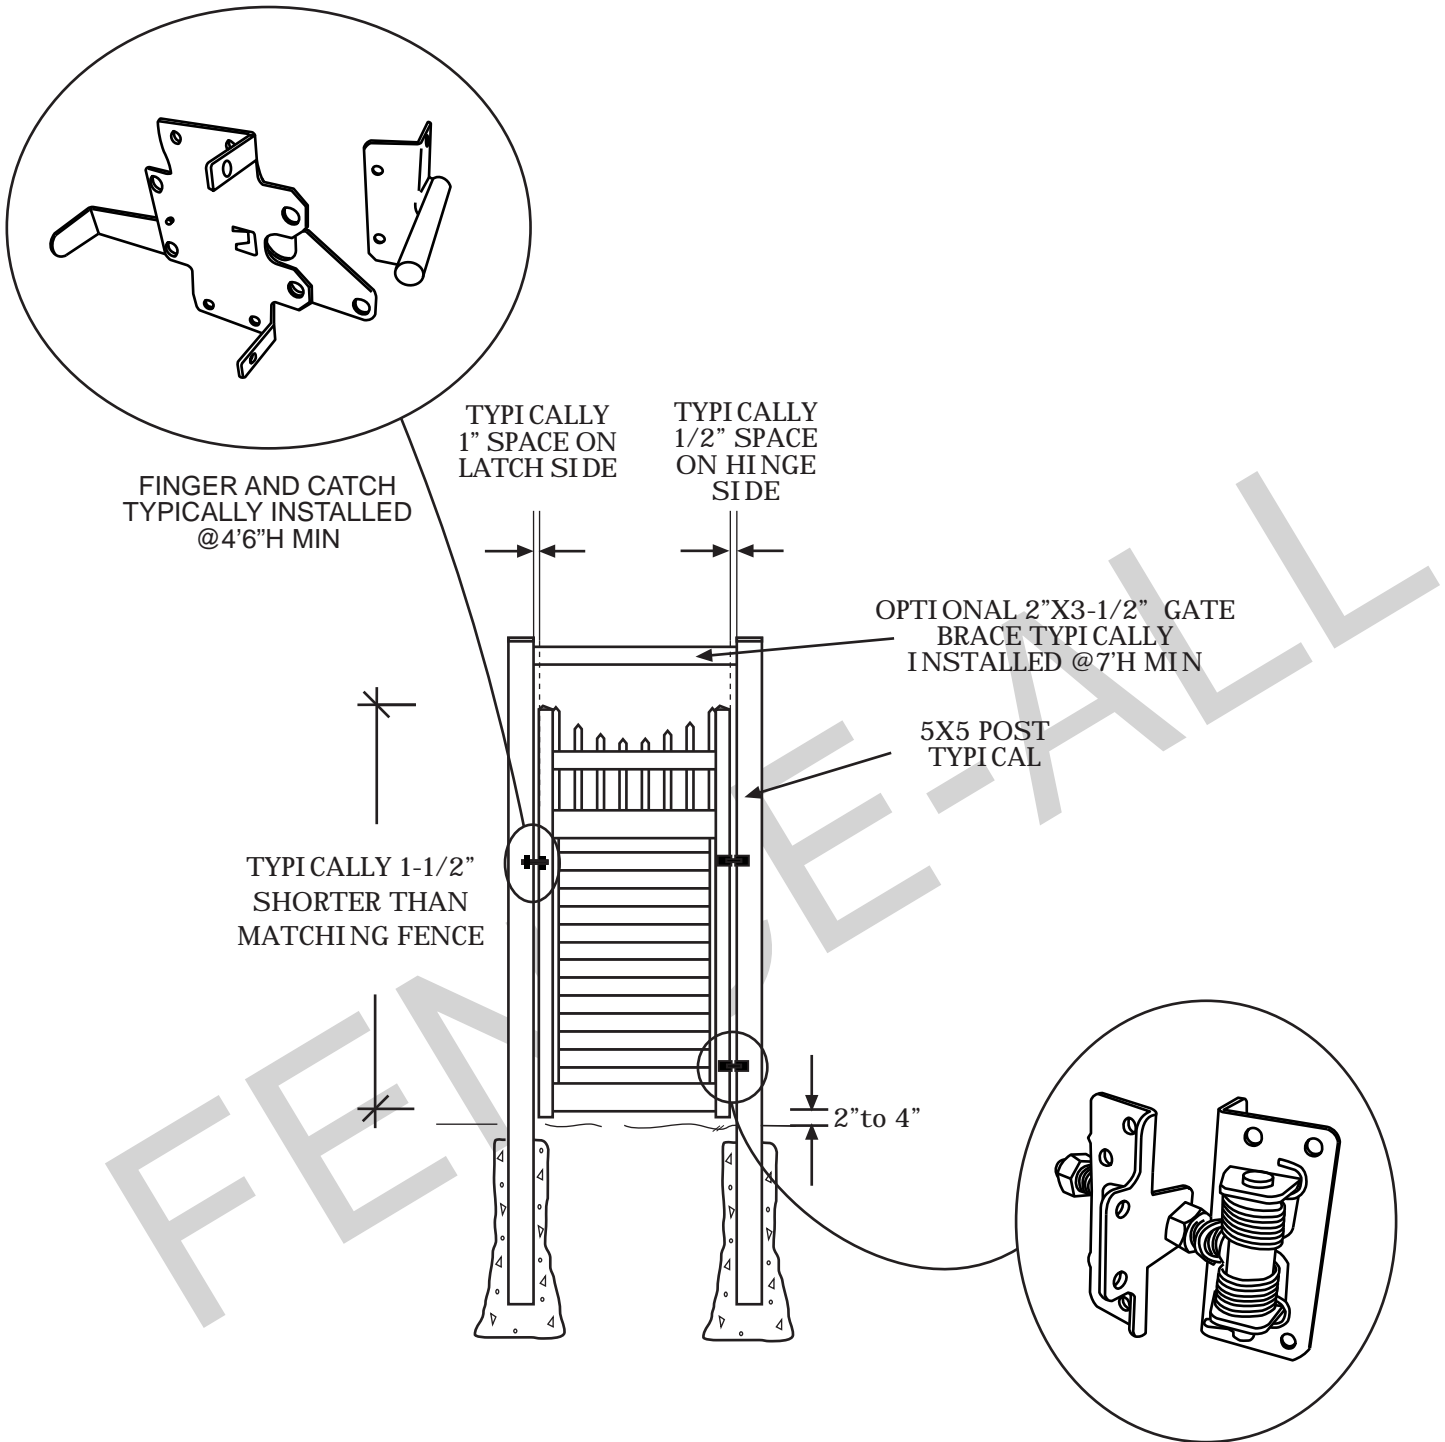

# Grand Brookdale Vinyl/PVC

CHOICE OF CAP

**NOTES:**

- Green Teak jail bar/rails are substituted with Adobe.
- Chai Grey jail bar/rails/posts are substituted with White.
- Clearance below the fence isn't included in height calculations.
- We reserve the right to make changes or improvements to our designs without notice.

# Grand Brookdale Vinyl/PVC Gate

**NOTES:**

- Green Teak jail bar/rails are substituted with Adobe.
- Chai Grey jail bar/rails/posts are substituted with White.
- Clearance below the fence isn't included in height calculations.
- We reserve the right to make changes or improvements to our designs without notice.