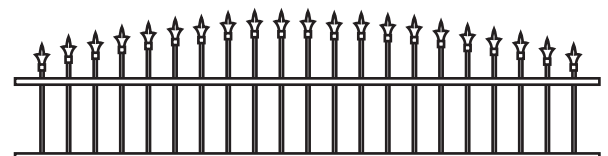

# Grand Brookdale Vinyl/PVC Gate

**NOTES:**

- Green Teak jail bar/rails are substituted with Adobe.
- Chai Grey jail bar/rails/posts are substituted with White.
- Clearance below the fence isn't included in height calculations.
- We reserve the right to make changes or improvements to our designs without notice.

# Topper Styles ++

GLASS

HUDSON ALUMINUM

CONCAVE PICKET

CONVEX PICKET

CONCAVE MARQUEE IRON

CONVEX MARQUEE IRON

CONCAVE ROCKEFELLER IRON

CONVEX ROCKEFELLER IRON

CONCAVE EMPIRE IRON

CONVEX EMPIRE IRON

NOTES:

- Prices vary depending on topper choice.