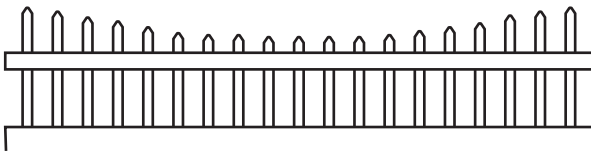

# Grand Brookdale Vinyl/PVC

CHOICE OF CAP

**NOTES:**

- Green Teak jail bar/rails are substituted with Adobe.
- Chai Grey jail bar/rails/posts are substituted with White.
- Clearance below the fence isn't included in height calculations.
- We reserve the right to make changes or improvements to our designs without notice.

# Grand Brookdale Vinyl/PVC Gate

**NOTES:**

- Green Teak jail bar/rails are substituted with Adobe.
- Chai Grey jail bar/rails/posts are substituted with White.
- Clearance below the fence isn't included in height calculations.
- We reserve the right to make changes or improvements to our designs without notice.

# Topper Styles ++

GLASS

HUDSON ALUMINUM

CONCAVE PICKET

CONVEX PICKET

CONCAVE MARQUEE IRON

CONVEX MARQUEE IRON

CONCAVE ROCKEFELLER IRON