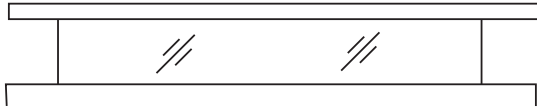

Topper Styles ++

GLASS