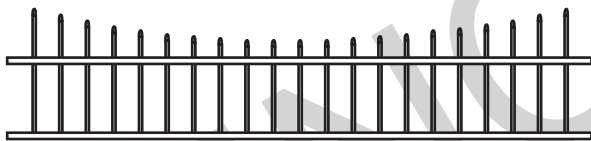

# Grand Brookdale Vinyl/PVC Gate

**NOTES:**

- Green Teak jail bar/rails are substituted with Adobe.
- Chai Grey jail bar/rails/posts are substituted with White.
- Clearance below the fence isn't included in height calculations.
- We reserve the right to make changes or improvements to our designs without notice.

# Topper Styles ++

GLASS

HUDSON ALUMINUM

CONCAVE PICKET

CONVEX PICKET

CONCAVE MARQUEE IRON

CONVEX MARQUEE IRON

CONCAVE ROCKEFELLER IRON

CONVEX ROCKEFELLER IRON

CONCAVE EMPIRE IRON

CONVEX EMPIRE IRON

NOTES:

- Prices vary depending on topper choice.