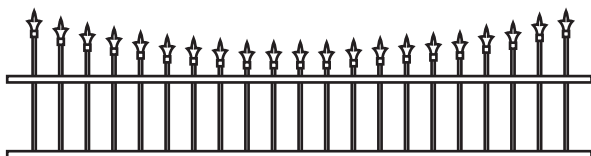

# Grand Brookdale Vinyl/PVC Gate

**NOTES:**

- Green Teak jail bar/rails are substituted with Adobe.
- Chai Grey jail bar/rails/posts are substituted with White.
- Clearance below the fence isn't included in height calculations.
- We reserve the right to make changes or improvements to our designs without notice.

# Topper Styles ++

GLASS

HUDSON ALUMINUM

CONCAVE PICKET

CONVEX PICKET

CONCAVE MARQUEE IRON

CONVEX MARQUEE IRON

CONCAVE ROCKEFELLER IRON

CONVEX ROCKEFELLER IRON

CONCAVE EMPIRE IRON

CONVEX EMPIRE IRON

NOTES:

- Prices vary depending on topper choice.