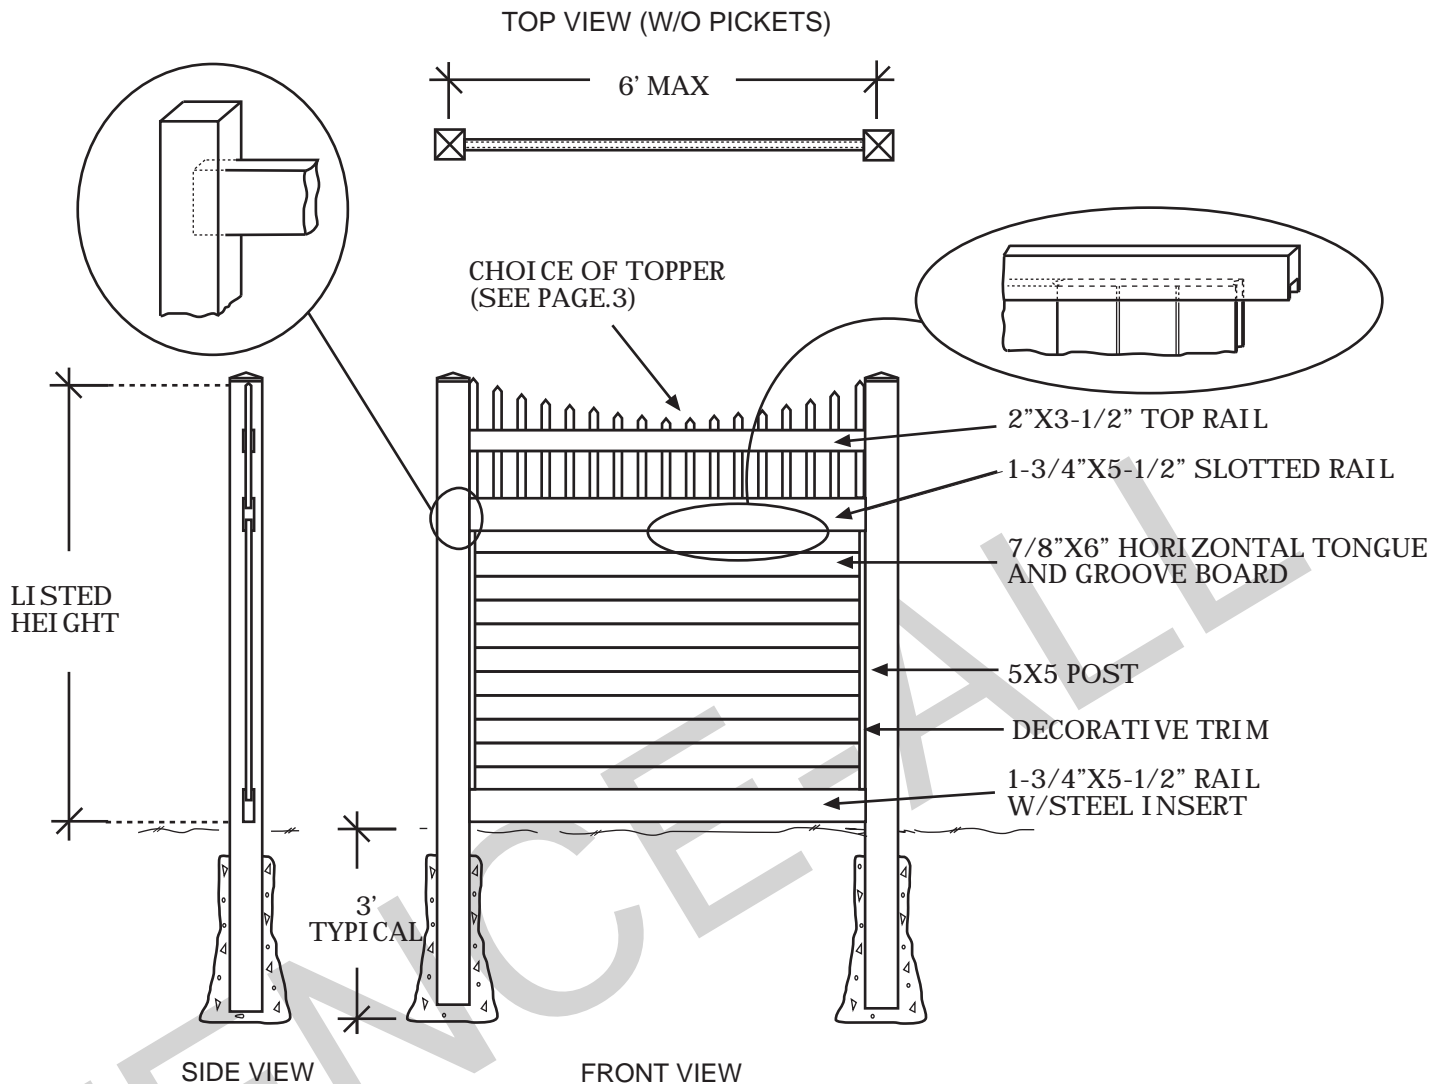

# Grand Brookdale Vinyl/PVC

CHOICE OF CAP

**NOTES:**

- Green Teak jail bar/rails are substituted with Adobe.
- Chai Grey jail bar/rails/posts are substituted with White.
- Clearance below the fence isn't included in height calculations.
- We reserve the right to make changes or improvements to our designs without notice.

# Grand Brookdale Vinyl/PVC Gate

**NOTES:**

- Green Teak jail bar/rails are substituted with Adobe.
- Chai Grey jail bar/rails/posts are substituted with White.
- Clearance below the fence isn't included in height calculations.
- We reserve the right to make changes or improvements to our designs without notice.