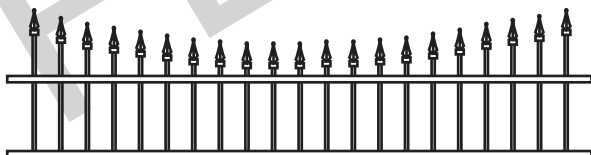

# Grand Brookdale Vinyl/PVC Gate

**NOTES:**

- Green Teak jail bar/rails are substituted with Adobe.
- Chai Grey jail bar/rails/posts are substituted with White.
- Clearance below the fence isn't included in height calculations.
- We reserve the right to make changes or improvements to our designs without notice.

# Topper Styles ++

GLASS

HUDSON ALUMINUM

CONCAVE PICKET

CONVEX PICKET

CONCAVE MARQUEE IRON

CONVEX MARQUEE IRON

CONCAVE ROCKEFELLER IRON

CONVEX ROCKEFELLER IRON

CONCAVE EMPIRE IRON

CONVEX EMPIRE IRON

NOTES:

- Prices vary depending on topper choice.