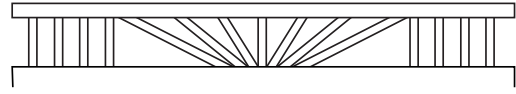

5X5 POST
TYPICAL

TYPICALLY 1-1/2"
SHORTER THAN
MATCHING FENCE

2" to 4"

HINGES ADJUST TO
SET GATE ALIGNMENT

NOTES:

- Green Teak jail bar/rails are substituted with Adobe.
- Chai Grey jail bar/rails/posts are substituted with White.
- Clearance below the fence isn't included in height calculations.
- We reserve the right to make changes or improvements to our designs without notice.

Topper Styles +

FILL MATCHES FENCE

BOARD

SUNBURST

LATTICE

HORIZONTAL JAIL BAR

JAIL BAR

STRAIGHT PICKET