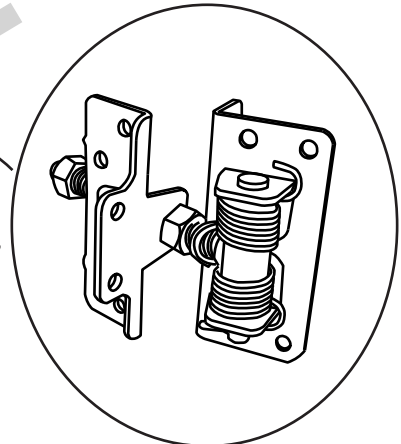

Grand Brighton Vinyl/PVC Gate

FINGER AND CATCH
TYPICALLY INSTALLED
@4'6" H MIN

TYPICALLY
1" SPACE ON
LATCH SIDE

TYPICALLY
1/2" SPACE
ON HINGE
SIDE

OPTIONAL 2"X3-1/2" GATE
BRACE TYPICALLY
INSTALLED @7'H MIN

5X5 POST
TYPICAL

TYPICALLY 1-1/2"
SHORTER THAN
MATCHING FENCE

2" to 4"

HINGES ADJUST TO
SET GATE ALIGNMENT

NOTES:

- Green Teak jail bar/rails are substituted with Adobe.
- Chai Grey jail bar/rails/posts are substituted with White.
- Clearance below the fence isn't included in height calculations.
- We reserve the right to make changes or improvements to our designs without notice.