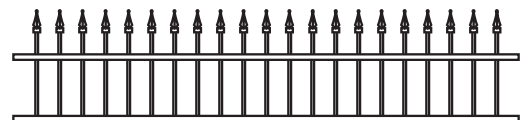

5X5 POST
TYPICAL

TYPICALLY 1-1/2"
SHORTER THAN
MATCHING FENCE

2" to 4"

HINGES ADJUST TO
SET GATE ALIGNMENT

NOTES:

- Green Teak jail bar/rails are substituted with Adobe.
- Chai Grey jail bar/rails/posts are substituted with White.
- Clearance below the fence isn't included in height calculations.
- We reserve the right to make changes or improvements to our designs without notice.

Topper Styles +

FILL MATCHES FENCE

BOARD

SUNBURST

LATTICE

HORIZONTAL JAIL BAR

JAIL BAR

STRAIGHT PICKET

JAIL BAR THREE

STRAIGHT LIBERTY IRON

PRIVACY JAIL BAR

STRAIGHT MARQUEE IRON

PRIVACY JAIL BAR THREE

STRAIGHT ROCKEFELLER IRON

ROUND 3/4" METAL

STRAIGHT EMPIRE IRON

NOTES:

• Prices vary depending on topper choice.