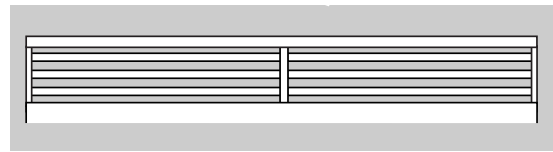

5X5 POST
TYPICAL

TYPICALLY 1-1/2"
SHORTER THAN
MATCHING FENCE

2" to 4"

HINGES ADJUST TO
SET GATE ALIGNMENT

NOTES:

- Green Teak jail bar/rails are substituted with Adobe.
- Chai Grey jail bar/rails/posts are substituted with White.
- Clearance below the fence isn't included in height calculations.
- We reserve the right to make changes or improvements to our designs without notice.

Topper Styles +

FILL MATCHES FENCE

BOARD

SUNBURST

LATTICE

HORIZONTAL JAIL BAR

JAIL BAR

STRAIGHT PICKET