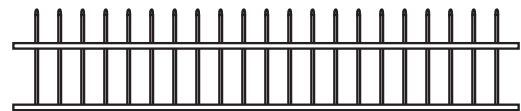

5X5 POST
TYPICAL

TYPICALLY 1-1/2"
SHORTER THAN
MATCHING FENCE

2" to 4"

HINGES ADJUST TO
SET GATE ALIGNMENT

NOTES:

- Green Teak jail bar/rails are substituted with Adobe.
- Chai Grey jail bar/rails/posts are substituted with White.
- Clearance below the fence isn't included in height calculations.
- We reserve the right to make changes or improvements to our designs without notice.

Topper Styles +

FILL MATCHES FENCE

BOARD

SUNBURST

LATTICE

HORIZONTAL JAIL BAR

JAIL BAR

STRAIGHT PICKET

JAIL BAR THREE

STRAIGHT LIBERTY IRON

PRIVACY JAIL BAR

STRAIGHT MARQUEE IRON

PRIVACY JAIL BAR THREE

STRAIGHT ROCKEFELLER IRON

ROUND 3/4" METAL

STRAIGHT EMPIRE IRON