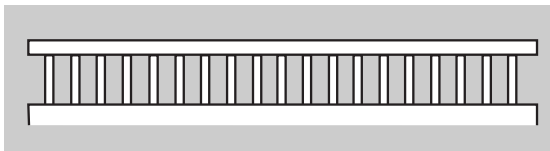

5X5 POST
TYPICAL

TYPICALLY 1-1/2"
SHORTER THAN
MATCHING FENCE

2" to 4"

HINGES ADJUST TO
SET GATE ALIGNMENT

NOTES:

- Green Teak jail bar/rails are substituted with Adobe.
- Chai Grey jail bar/rails/posts are substituted with White.
- Clearance below the fence isn't included in height calculations.
- We reserve the right to make changes or improvements to our designs without notice.

Topper Styles +

FILL MATCHES FENCE

BOARD

SUNBURST

LATTICE

HORIZONTAL JAIL BAR

JAIL BAR

STRAIGHT PICKET