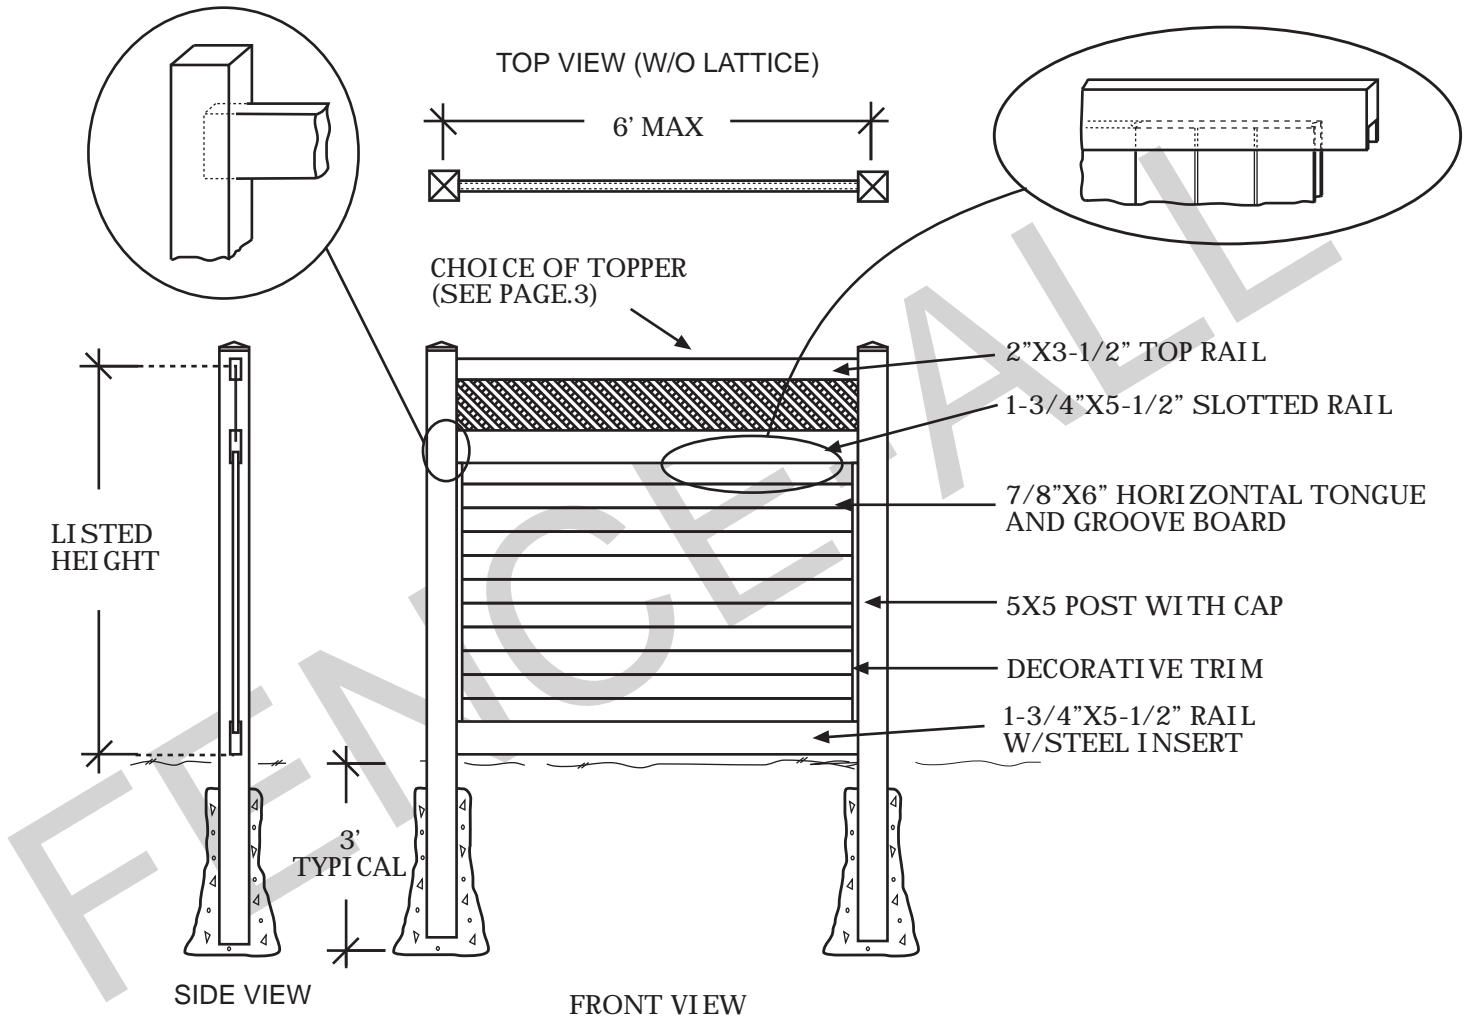

Grand Brighton Vinyl/PVC

CHOICE OF CAP

NOTES:

- Green Teak lattice/jail bar/rails are substituted with Adobe.
- Clearance below the fence isn't included in height calculations.
- We reserve the right to make changes or improvements to our designs without notice.

Grand Brighton Vinyl/PVC Gate

FINGER AND CATCH
TYPICALLY INSTALLED
@4'6" H MIN

TYPICALLY
1" SPACE ON
LATCH SIDE

TYPICALLY
1/2" SPACE
ON HINGE
SIDE

OPTIONAL 2"X3-1/2" GATE
BRACE TYPICALLY
INSTALLED @7'H MIN

5X5 POST
TYPICAL

TYPICALLY 1-1/2"
SHORTER THAN
MATCHING FENCE

2" to 4"

HINGES ADJUST TO
SET GATE ALIGNMENT

NOTES:

- Green Teak jail bar/rails are substituted with Adobe.
- Chai Grey jail bar/rails/posts are substituted with White.
- Clearance below the fence isn't included in height calculations.
- We reserve the right to make changes or improvements to our designs without notice.

Topper Styles +

FILL MATCHES FENCE

BOARD

SUNBURST

LATTICE

HORIZONTAL JAIL BAR

JAIL BAR

STRAIGHT PICKET