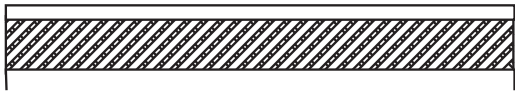

5X5 POST
TYPICAL

TYPICALLY 1-1/2"
SHORTER THAN
MATCHING FENCE

2" to 4"

HINGES ADJUST TO
SET GATE ALIGNMENT

NOTES:

- Green Teak jail bar/rails are substituted with Adobe.
- Chai Grey jail bar/rails/posts are substituted with White.
- Clearance below the fence isn't included in height calculations.
- We reserve the right to make changes or improvements to our designs without notice.

Topper Styles +

FILL MATCHES FENCE

BOARD

SUNBURST

LATTICE

HORIZONTAL JAIL BAR

JAIL BAR

STRAIGHT PICKET

JAIL BAR THREE

STRAIGHT LIBERTY IRON

PRIVACY JAIL BAR

STRAIGHT MARQUEE IRON

PRIVACY JAIL BAR THREE

STRAIGHT ROCKEFELLER IRON

ROUND 3/4" METAL

STRAIGHT EMPIRE IRON