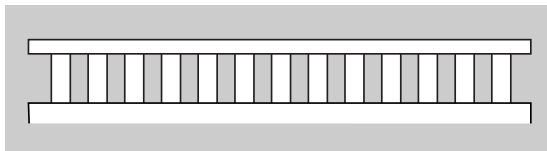

5X5 POST
TYPICAL

TYPICALLY 1-1/2"
SHORTER THAN
MATCHING FENCE

2" to 4"

HINGES ADJUST TO
SET GATE ALIGNMENT

NOTES:

- Green Teak jail bar/rails are substituted with Adobe.
- Chai Grey jail bar/rails/posts are substituted with White.
- Clearance below the fence isn't included in height calculations.
- We reserve the right to make changes or improvements to our designs without notice.

Topper Styles +

FILL MATCHES FENCE

BOARD

SUNBURST

LATTICE

HORIZONTAL JAIL BAR

JAIL BAR

STRAIGHT PICKET

JAIL BAR THREE

STRAIGHT LIBERTY IRON

PRIVACY JAIL BAR

STRAIGHT MARQUEE IRON

PRIVACY JAIL BAR THREE

STRAIGHT ROCKEFELLER IRON

ROUND 3/4" METAL

STRAIGHT EMPIRE IRON