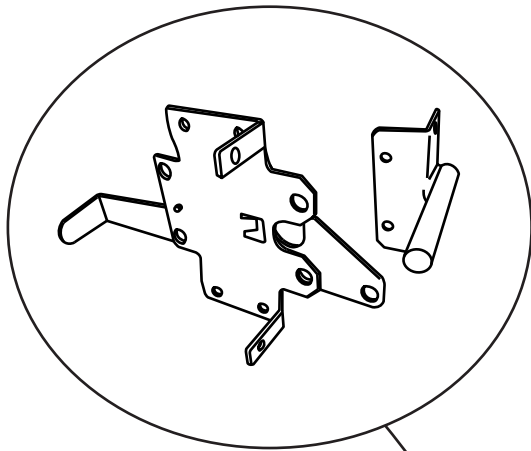

Grand Brighton Vinyl/PVC

CHOICE OF CAP

NOTES:

- Green Teak lattice/jail bar/rails are substituted with Adobe.
- Clearance below the fence isn't included in height calculations.
- We reserve the right to make changes or improvements to our designs without notice.

Grand Brighton Vinyl/PVC Gate

FINGER AND CATCH
TYPICALLY INSTALLED
@4'6" H MIN

TYPICALLY
1" SPACE ON
LATCH SIDE

TYPICALLY
1/2" SPACE
ON HINGE
SIDE

OPTIONAL 2"X3-1/2" GATE
BRACE TYPICALLY
INSTALLED @7'H MIN

5X5 POST
TYPICAL

TYPICALLY 1-1/2"
SHORTER THAN
MATCHING FENCE

2" to 4"

HINGES ADJUST TO
SET GATE ALIGNMENT

NOTES:

- Green Teak jail bar/rails are substituted with Adobe.
- Chai Grey jail bar/rails/posts are substituted with White.
- Clearance below the fence isn't included in height calculations.
- We reserve the right to make changes or improvements to our designs without notice.