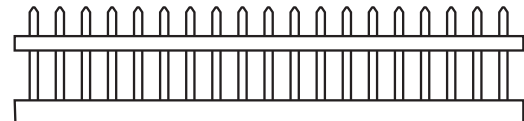

5X5 POST
TYPICAL

TYPICALLY 1-1/2"
SHORTER THAN
MATCHING FENCE

2" to 4"

HINGES ADJUST TO
SET GATE ALIGNMENT

NOTES:

- Green Teak jail bar/rails are substituted with Adobe.
- Chai Grey jail bar/rails/posts are substituted with White.
- Clearance below the fence isn't included in height calculations.
- We reserve the right to make changes or improvements to our designs without notice.

Topper Styles +

FILL MATCHES FENCE

BOARD

SUNBURST

LATTICE

HORIZONTAL JAIL BAR

JAIL BAR

STRAIGHT PICKET

JAIL BAR THREE

STRAIGHT LIBERTY IRON

PRIVACY JAIL BAR

STRAIGHT MARQUEE IRON

PRIVACY JAIL BAR THREE

STRAIGHT ROCKEFELLER IRON

ROUND 3/4" METAL

STRAIGHT EMPIRE IRON