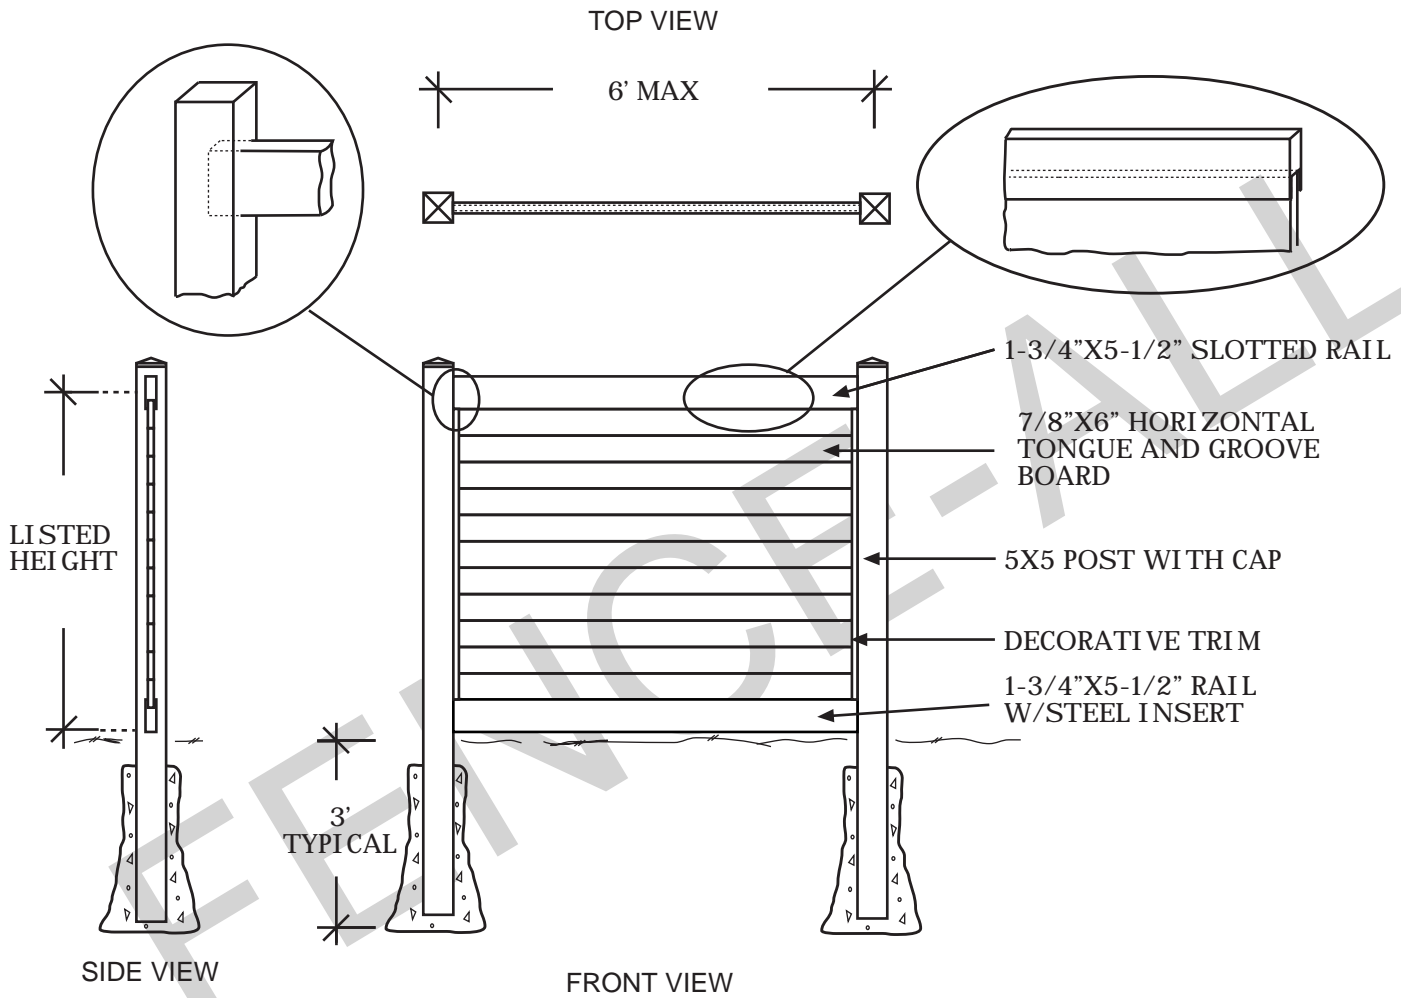

# Grand Bridgeport Vinyl/PVC

CHOICE OF CAP

NOTES:

- Green Teak jail bar/rails are substituted with Adobe.
- Chai Grey jail bar/rails/posts are substituted with White.
- 7' high Green Teak and Chai Grey have a mid rail.
- Clearance below the fence isn't included in height calculations.
- We reserve the right to make changes or improvements to our designs without notice.

# Grand Bridgeport Vinyl/PVC Gate

**NOTES:**

- Green Teak jail bar/rails are substituted with Adobe.
- Chai Grey jail bar/rails/posts are substituted with White.
- 7' high Green Teak and Chai Grey have a mid rail.
- Clearance below the fence isn't included in height calculations.
- We reserve the right to make changes or improvements to our designs without notice.