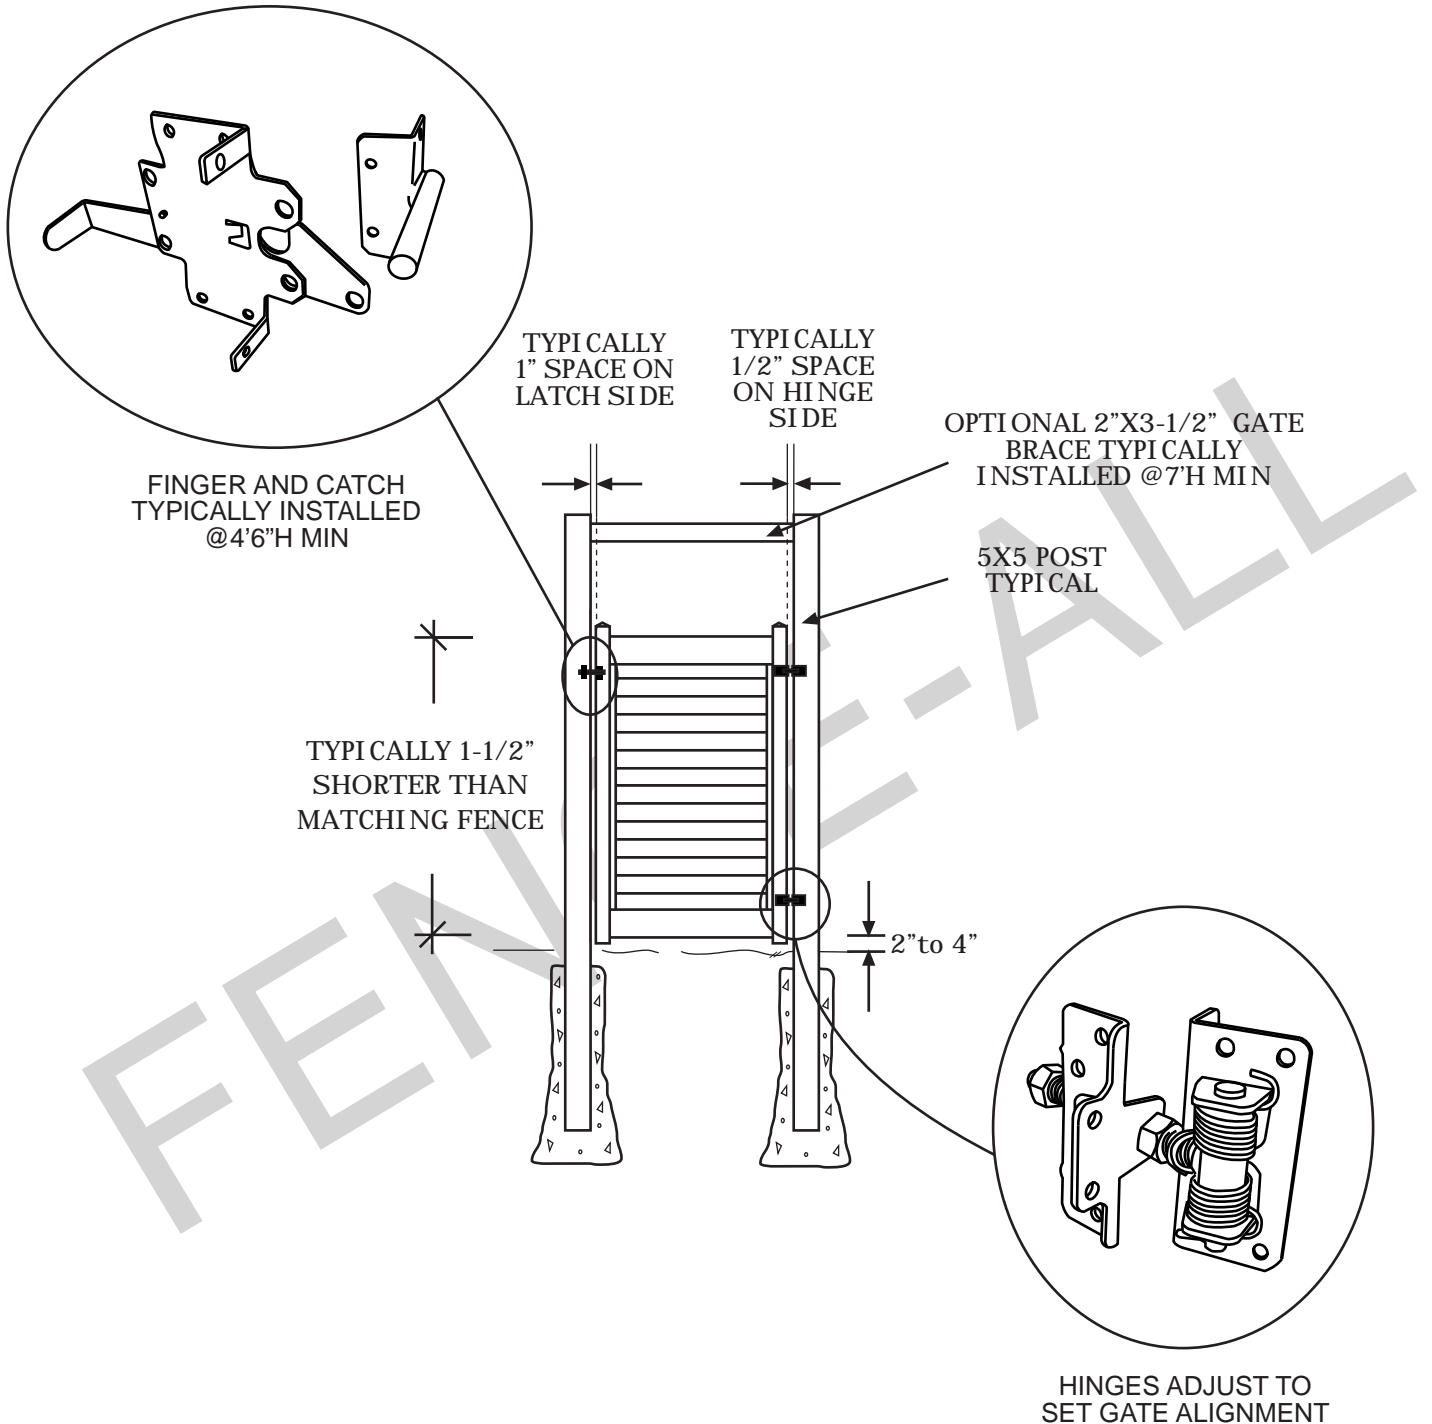

# Grand Bridgeport Vinyl/PVC

CHOICE OF CAP

NOTES:

- Green Teak jail bar/rails are substituted with Adobe.
- Chai Grey jail bar/rails/posts are substituted with White.
- 7' high Green Teak and Chai Grey have a mid rail.
- Clearance below the fence isn't included in height calculations.
- We reserve the right to make changes or improvements to our designs without notice.

# Grand Bridgeport Vinyl/PVC Gate

**NOTES:**

- Green Teak jail bar/rails are substituted with Adobe.
- Chai Grey jail bar/rails/posts are substituted with White.
- 7' high Green Teak and Chai Grey have a mid rail.
- Clearance below the fence isn't included in height calculations.
- We reserve the right to make changes or improvements to our designs without notice.