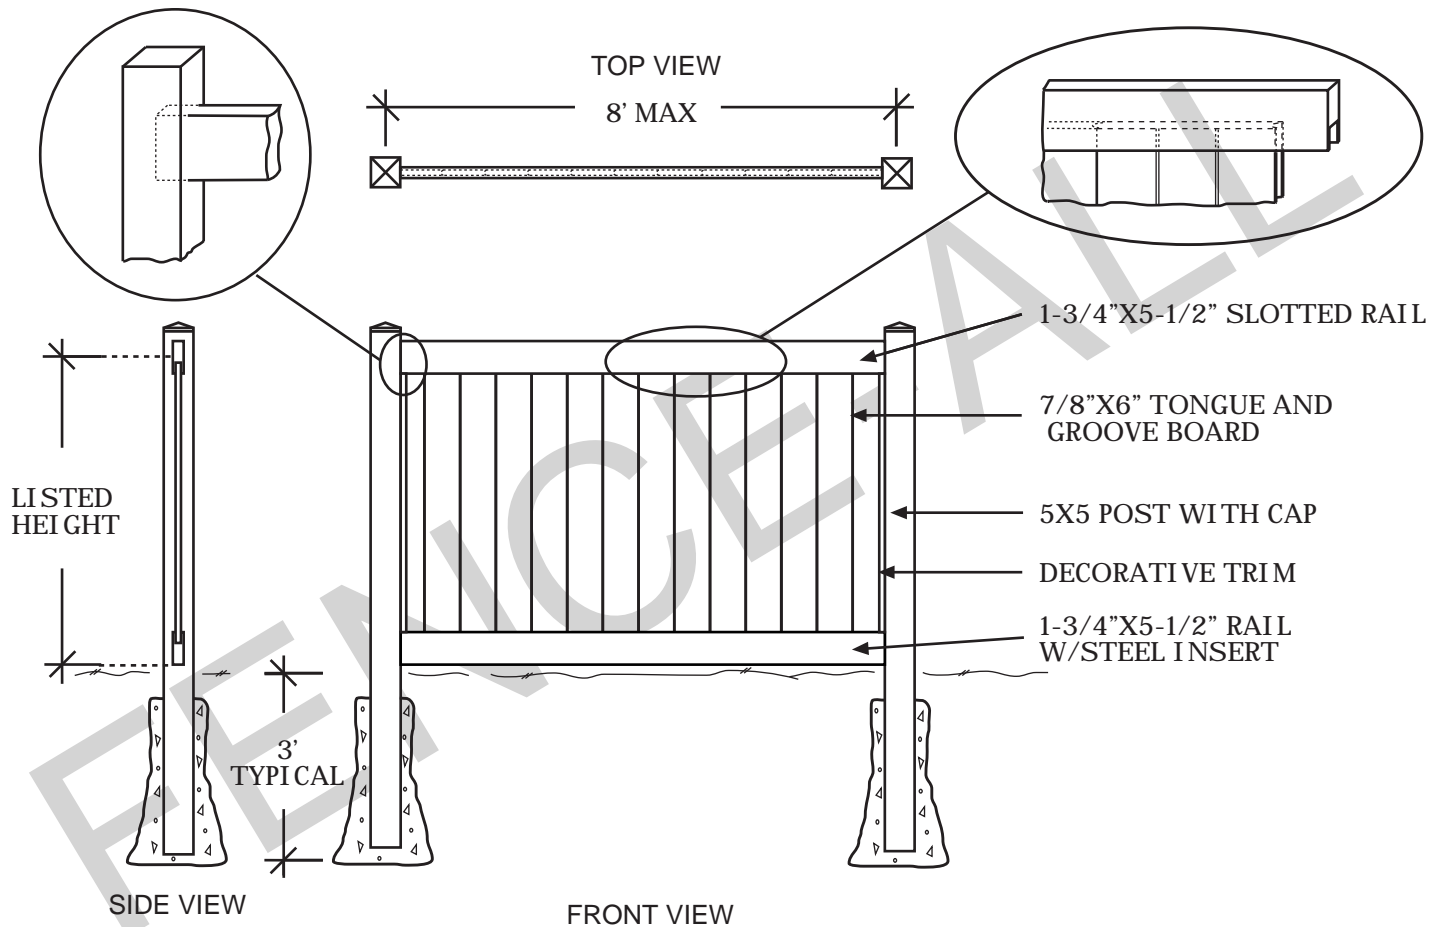

Alexandria Vinyl/PVC

CHOICE OF CAP

NOTES:

- Green Teak jail bar/rails are substituted with Adobe.
- Chai Grey jail bar/rails/posts are substituted with White.
- 7' high Green Teak and Chai Grey have a mid rail.
- Clearance below the fence isn't included in height calculations.
- We reserve the right to make changes or improvements to our designs without notice.

Alexandria Vinyl/PVC

FINGER AND CATCH
TYPICALLY INSTALLED
@4'6" H MIN

TYPICALLY
1" SPACE ON
LATCH SIDE

TYPICALLY
1/2" SPACE
ON HINGE
SIDE

OPTIONAL 2"X3-1/2" GATE
BRACE TYPICALLY
INSTALLED @7'H MIN

5X5 POST
TYPICAL

TYPICALLY 1-1/2"
SHORTER THAN
MATCHING FENCE

2" to 4"

HINGES ADJUST TO
SET GATE ALIGNMENT

NOTES:

- Green Teak jail bar/rails are substituted with Adobe.
- Chai Grey jail bar/rails/posts are substituted with White.
- 7' high Green Teak and Chai Grey have a mid rail.
- Clearance below the fence isn't included in height calculations.
- We reserve the right to make changes or improvements to our designs without notice.