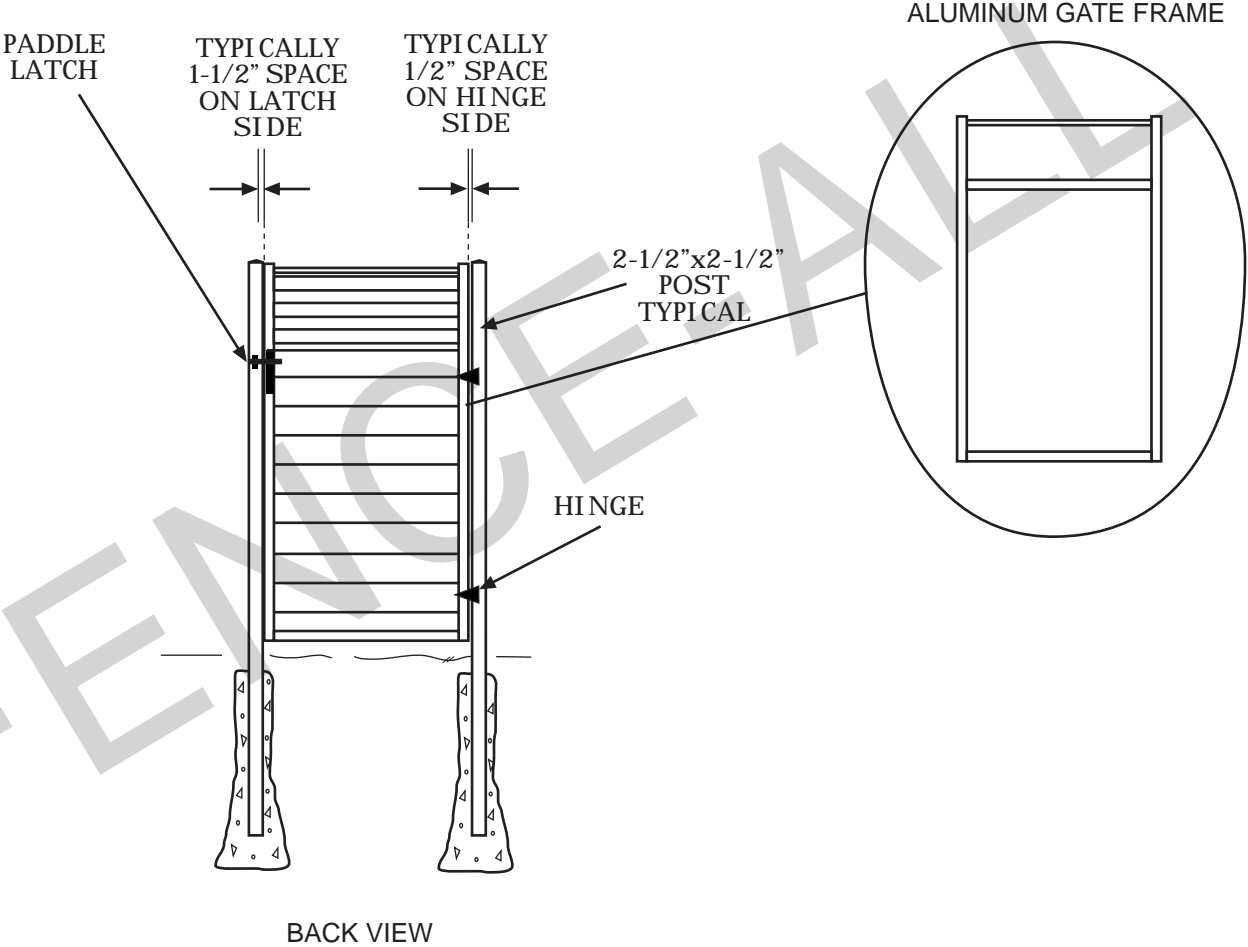

Grand Vinyl Gardenia Gate

NOTES:

- All dimensions are nominal.
- Clearance below the fence isn't included in height calculations.
- We reserve the right to make changes or improvements to our designs without notice.