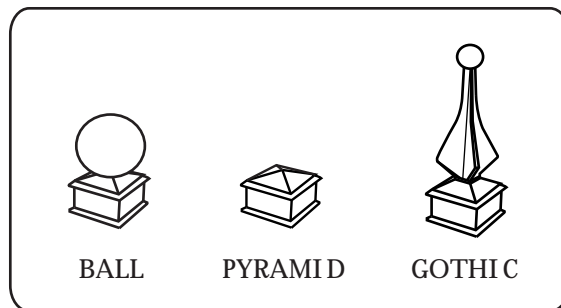

## TOP VIEW (W/O TOP CAP)

- POSTS ARE MAX 72" APART CENTRE TO CENTRE.
- VINYL BOARDS ARE MAX 70" LONG.
- POSSIBLE SMALLER MAKE UP PANEL AT THE END OF EACH RUN OF FENCE AS NEEDED.