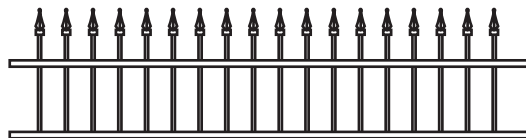

# Grand Vinyl Gardenia Gate

**NOTES:**

- All dimensions are nominal.
- Clearance below the fence isn't included in height calculations.
- We reserve the right to make changes or improvements to our designs without notice.

# Topper Styles +

HORIZONTAL JAIL BAR

STRAIGHT LIBERTY IRON

STRAIGHT MARQUEE IRON

STRAIGHT ROCKEFELLER IRON

NOTES:

• Prices vary depending on topper choice.