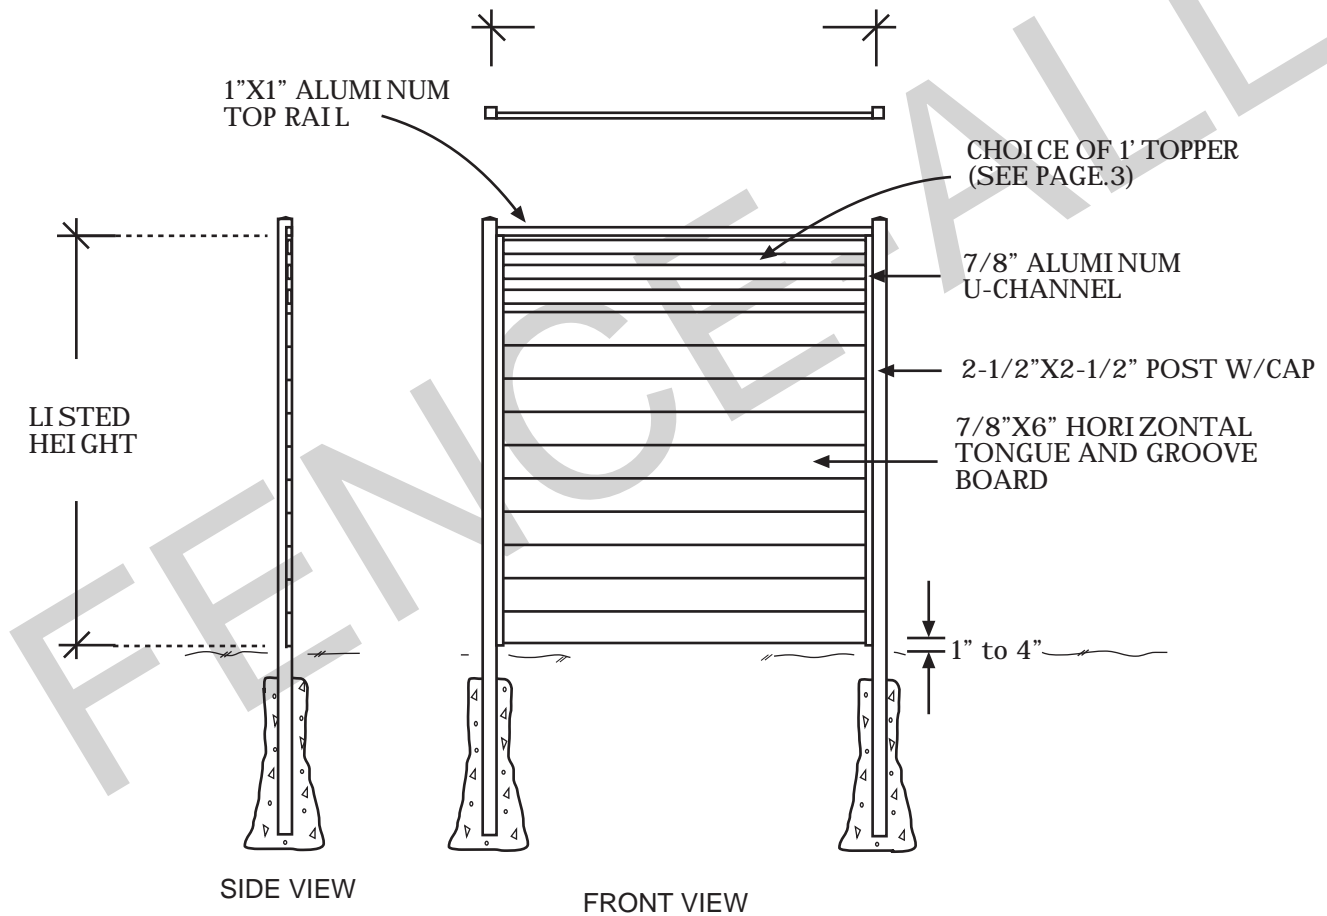

## TOP VIEW (W/O TOP CAP)

- POSTS ARE MAX 72" APART CENTRE TO CENTRE.
- VINYL BOARDS ARE MAX 70" LONG.
- POSSIBLE SMALLER MAKE UP PANEL AT THE END OF EACH RUN OF FENCE AS NEEDED.