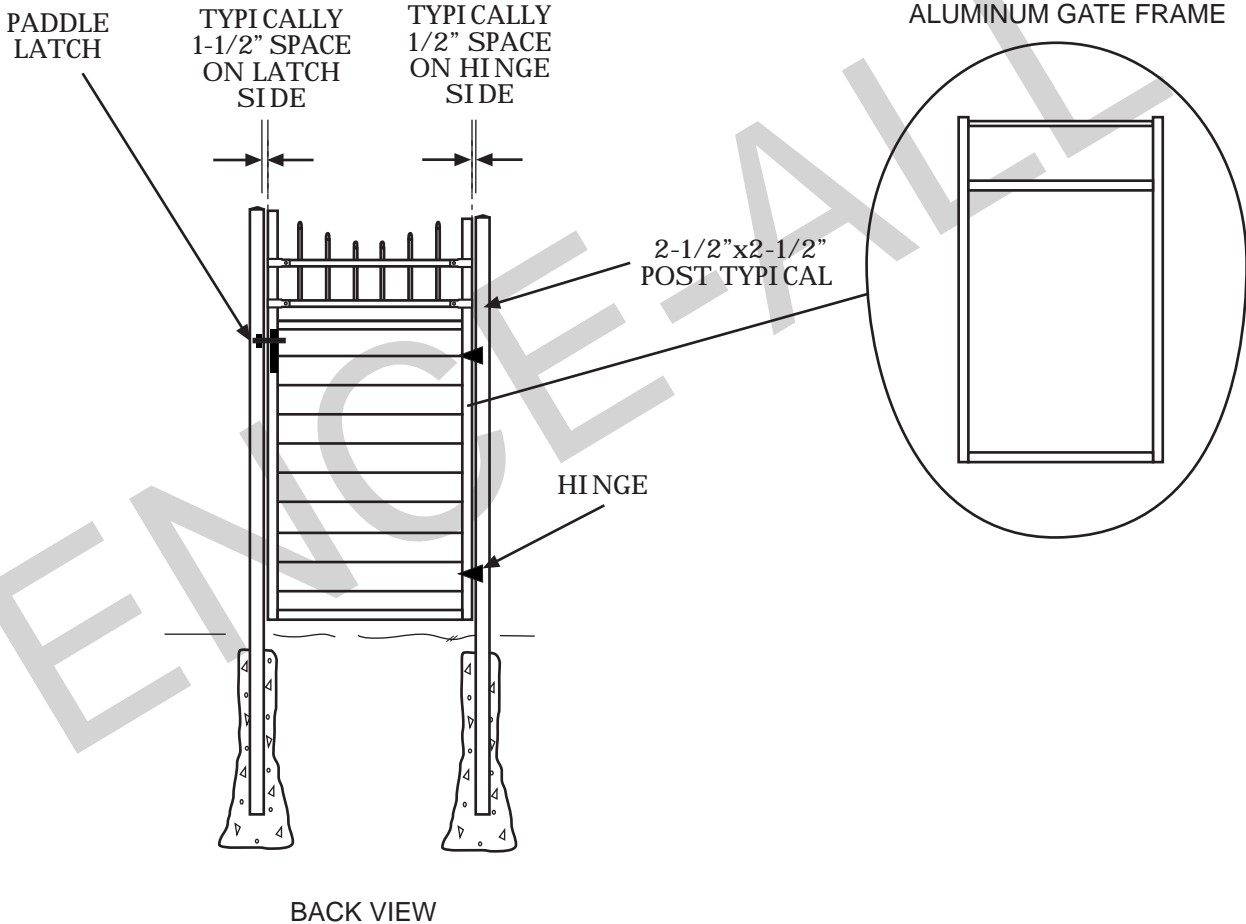

Grand Garnet Wood

TOP VIEW

6' WIDE PANELS
(POSSIBLE SMALLER
MAKE UP PANEL AT
THE END OF EACH
RUN OF FENCE AS
NEEDED)

1"X1" ALUMINUM
TOP RAIL

CHOICE OF 1' TOPPER
(SEE PAGE.3)

BALL

PYRAMID

GOTHIC

CHOICE OF CAP

NOTES:

- All dimensions are nominal.
- Clearance below the fence isn't included in height calculations.
- We reserve the right to make changes or improvements to our designs without notice.

Grand Garnet Wood Gate

NOTES:

- All dimensions are nominal.
- Clearance below the fence isn't included in height calculations.
- We reserve the right to make changes or improvements to our designs without notice.