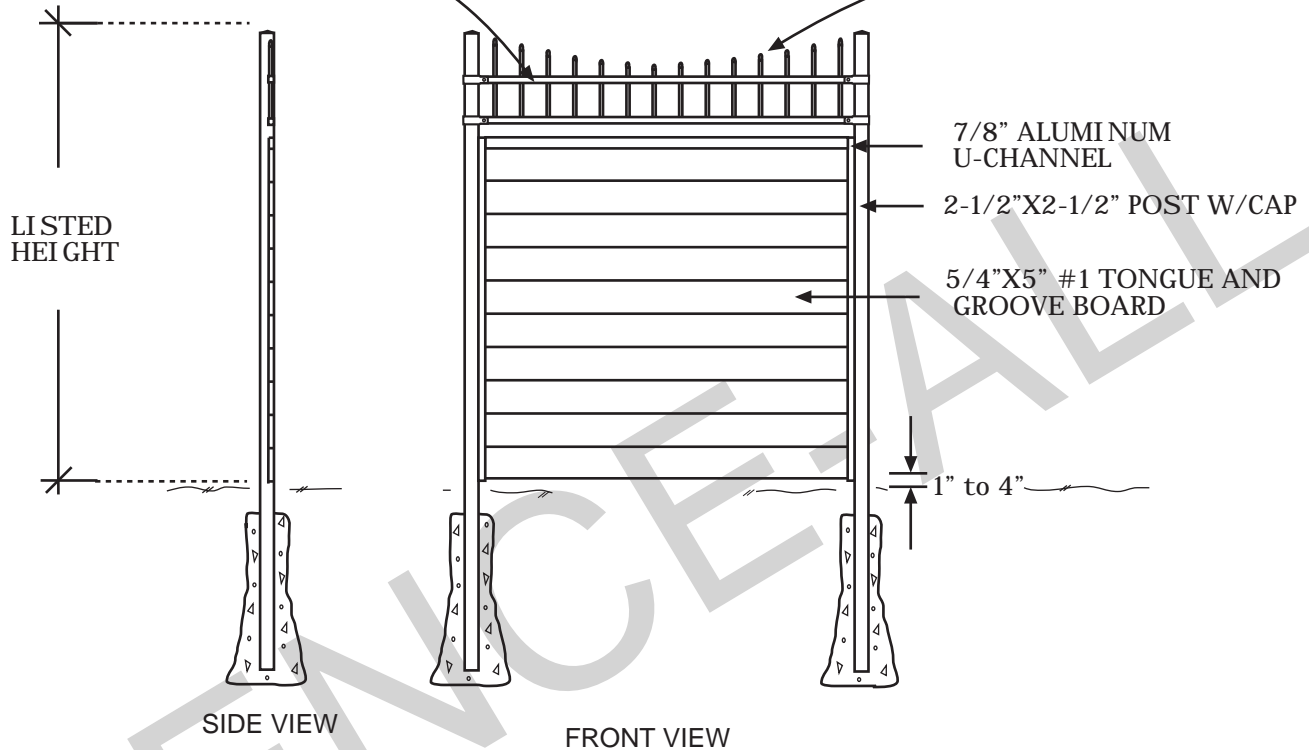

Grand Garnet Wood

TOP VIEW

6' WIDE PANELS
(POSSIBLE SMALLER
MAKE UP PANEL AT
THE END OF EACH
RUN OF FENCE AS
NEEDED)

1"X1" ALUMINUM
TOP RAIL

CHOICE OF 1' TOPPER
(SEE PAGE.3)

BALL

PYRAMID

GOTHIC

CHOICE OF CAP

NOTES:

- All dimensions are nominal.
- Clearance below the fence isn't included in height calculations.
- We reserve the right to make changes or improvements to our designs without notice.

Grand Garnet Wood Gate

NOTES:

- All dimensions are nominal.
- Clearance below the fence isn't included in height calculations.
- We reserve the right to make changes or improvements to our designs without notice.