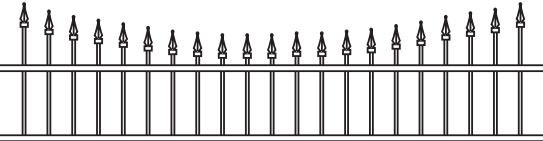

Grand Garnet Wood Gate

NOTES:

- All dimensions are nominal.
- Clearance below the fence isn't included in height calculations.
- We reserve the right to make changes or improvements to our designs without notice.

Topper Styles ++

GLASS

HUDSON ALUMINUM

CONCAVE MARQUEE IRON

CONVEX MARQUEE IRON

CONCAVE ROCKEFELLER IRON

CONVEX ROCKEFELLER IRON

NOTES:
• Prices vary depending on topper choice.