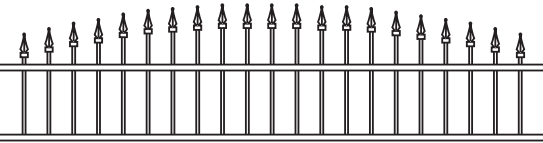

Grand Garnet Wood Gate

NOTES:

- All dimensions are nominal.
- Clearance below the fence isn't included in height calculations.
- We reserve the right to make changes or improvements to our designs without notice.

Topper Styles ++

GLASS

HUDSON ALUMINUM

CONCAVE MARQUEE IRON

CONVEX MARQUEE IRON

CONCAVE ROCKEFELLER IRON

CONVEX ROCKEFELLER IRON

NOTES:
• Prices vary depending on topper choice.