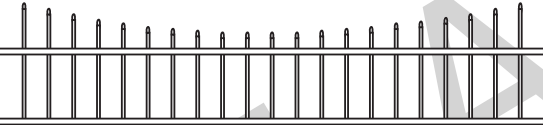

Grand Garnet Wood Gate

NOTES:

- All dimensions are nominal.
- Clearance below the fence isn't included in height calculations.
- We reserve the right to make changes or improvements to our designs without notice.

Topper Styles ++

GLASS

HUDSON ALUMINUM

CONCAVE MARQUEE IRON

CONVEX MARQUEE IRON

CONCAVE ROCKEFELLER IRON

CONVEX ROCKEFELLER IRON

NOTES:
• Prices vary depending on topper choice.