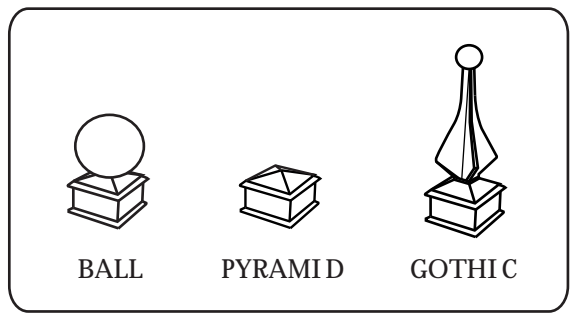

Grand Garnet Wood

TOP VIEW

6' WIDE PANELS
(POSSIBLE SMALLER
MAKE UP PANEL AT
THE END OF EACH
RUN OF FENCE AS
NEEDED)

1"X1" ALUMINUM
TOP RAIL

CHOICE OF 1' TOPPER
(SEE PAGE.3)

BALL

PYRAMID

GOTHIC

CHOICE OF CAP

NOTES:

- All dimensions are nominal.
- Clearance below the fence isn't included in height calculations.
- We reserve the right to make changes or improvements to our designs without notice.