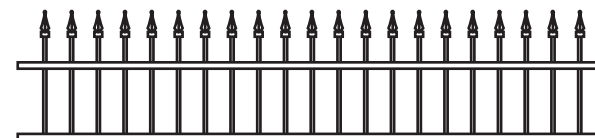

# Grand Gardenia Wood Gate

**NOTES:**

- All dimensions are nominal.
- Clearance below the fence isn't included in height calculations.
- We reserve the right to make changes or improvements to our designs without notice.

# Topper Styles +

HORIZONTAL WOOD BARS

STRAIGHT LIBERTY IRON

STRAIGHT MARQUEE IRON

STRAIGHT ROCKEFELLER IRON

NOTES:

• Prices vary depending on topper choice.