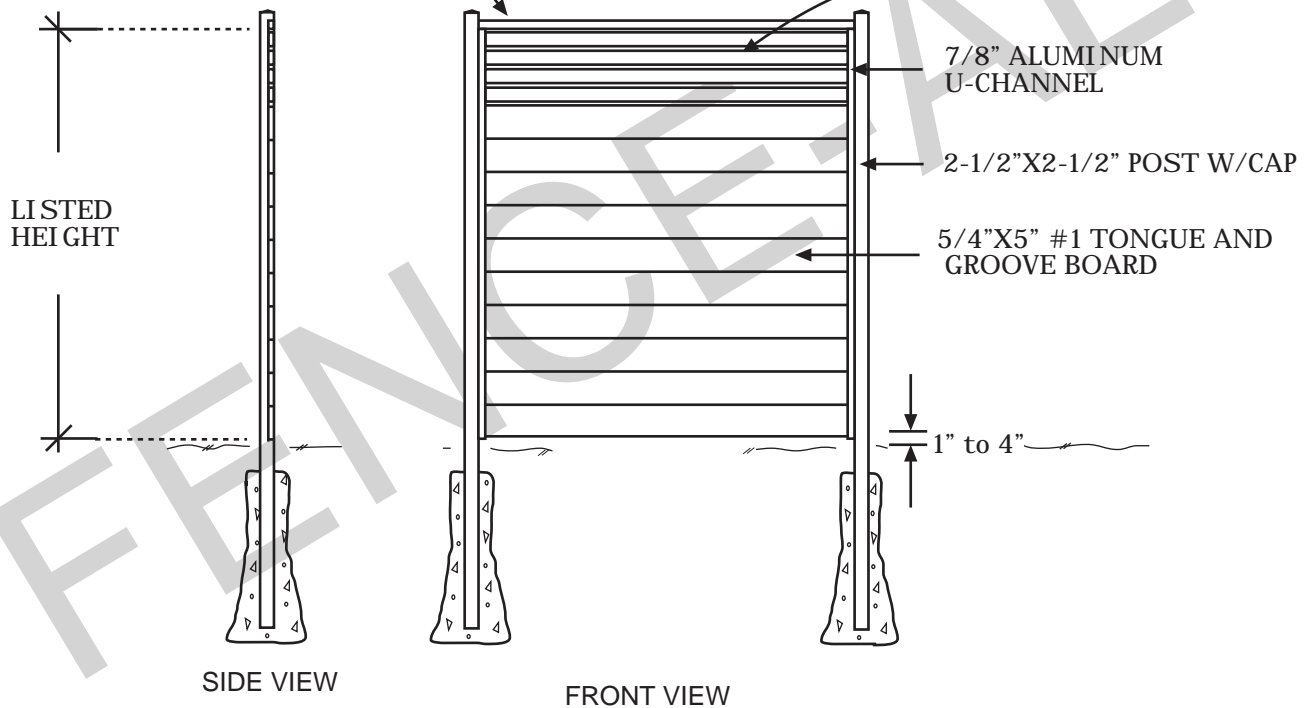

# Grand Gardenia Wood

TOP VIEW (W/O TOP CAP)

6' WIDE PANELS  
(POSSIBLE SMALLER  
MAKE UP PANEL AT  
THE END OF EACH  
RUN OF FENCE AS  
NEEDED)

1"X1" ALUMINUM  
TOP RAIL

CHOICE OF 1' TOPPER  
(SEE PAGE.3)

CHOICE OF CAP

NOTES:

- All dimensions are nominal.
- Clearance below the fence isn't included in height calculations.
- We reserve the right to make changes or improvements to our designs without notice.

# Grand Gardenia Wood Gate

**NOTES:**

- All dimensions are nominal.
- Clearance below the fence isn't included in height calculations.
- We reserve the right to make changes or improvements to our designs without notice.