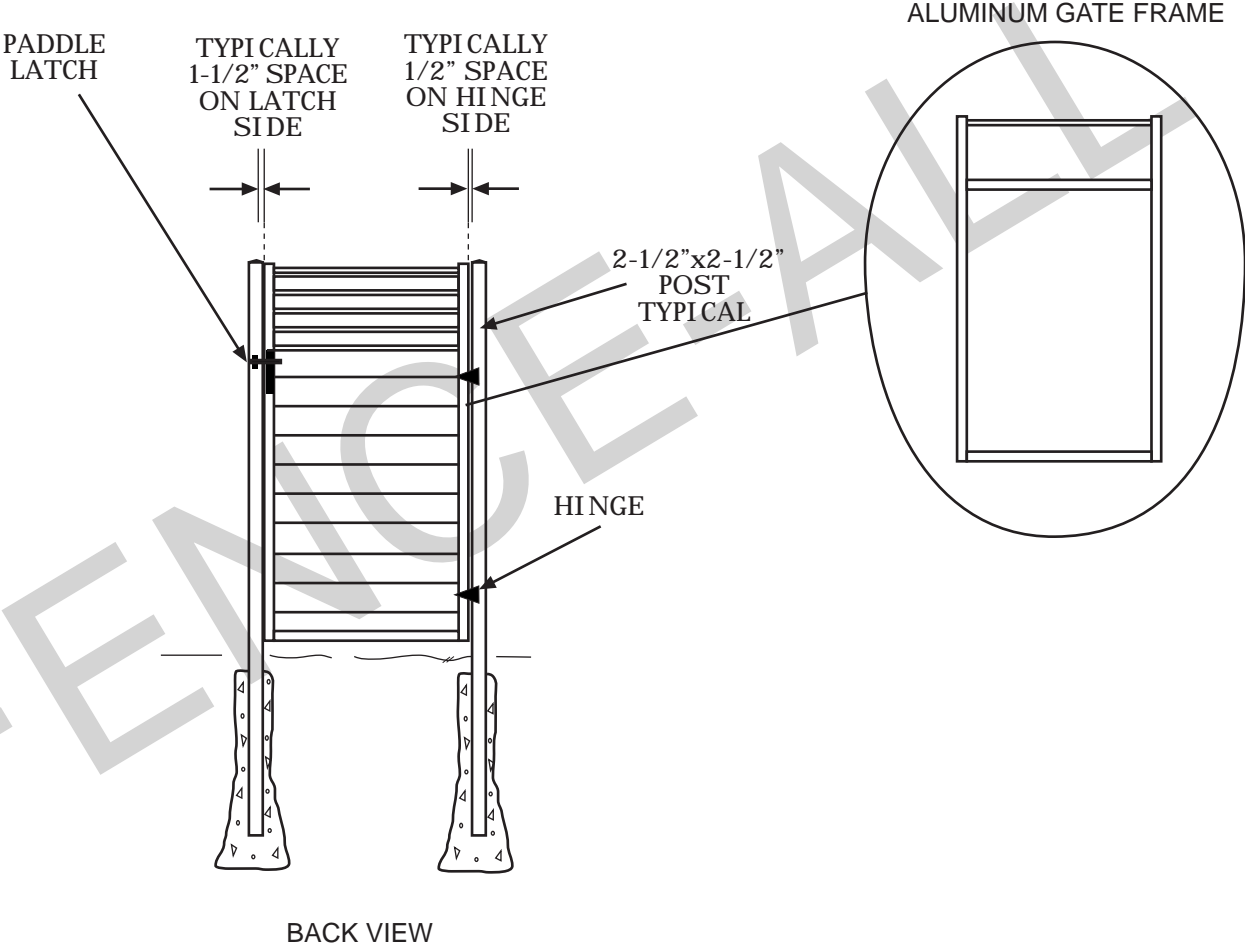

# Grand Gardenia Wood

TOP VIEW (W/O TOP CAP)

6' WIDE PANELS  
(POSSIBLE SMALLER  
MAKE UP PANEL AT  
THE END OF EACH  
RUN OF FENCE AS  
NEEDED)

1"X1" ALUMINUM  
TOP RAIL

CHOICE OF 1' TOPPER  
(SEE PAGE.3)

CHOICE OF CAP

NOTES:

- All dimensions are nominal.
- Clearance below the fence isn't included in height calculations.
- We reserve the right to make changes or improvements to our designs without notice.

# Grand Gardenia Wood Gate

**NOTES:**

- All dimensions are nominal.
- Clearance below the fence isn't included in height calculations.
- We reserve the right to make changes or improvements to our designs without notice.