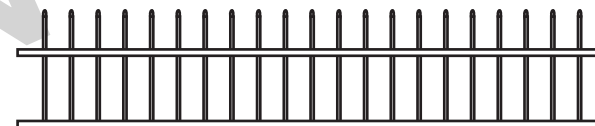

# Grand Gardenia Wood Gate

**NOTES:**

- All dimensions are nominal.
- Clearance below the fence isn't included in height calculations.
- We reserve the right to make changes or improvements to our designs without notice.

# Topper Styles +

HORIZONTAL WOOD BARS

STRAIGHT LIBERTY IRON

STRAIGHT MARQUEE IRON

STRAIGHT ROCKEFELLER IRON

NOTES:

• Prices vary depending on topper choice.