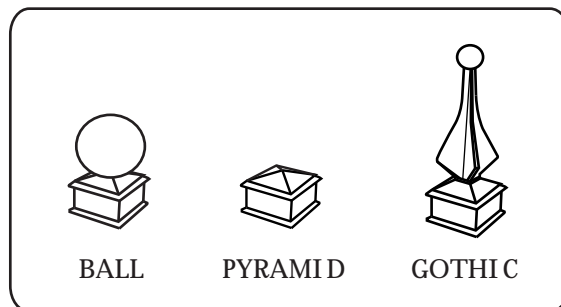

# Grand Gardenia Wood

TOP VIEW (W/O TOP CAP)

6' WIDE PANELS  
(POSSIBLE SMALLER  
MAKE UP PANEL AT  
THE END OF EACH  
RUN OF FENCE AS  
NEEDED)

1"X1" ALUMINUM  
TOP RAIL

CHOICE OF 1' TOPPER  
(SEE PAGE.3)

CHOICE OF CAP

NOTES:

- All dimensions are nominal.
- Clearance below the fence isn't included in height calculations.
- We reserve the right to make changes or improvements to our designs without notice.