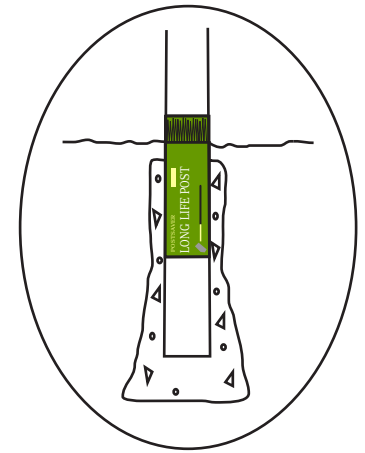

# Horse Fence

## SUGGESTED POSTING

LINES: 6X6 TREATED  
 ENDS: 6X6 TREATED  
 GATES: 8X8 TREATED

POSTSAVER PRO-SLEEVES ADD YEARS TO END AND GATE POSTS