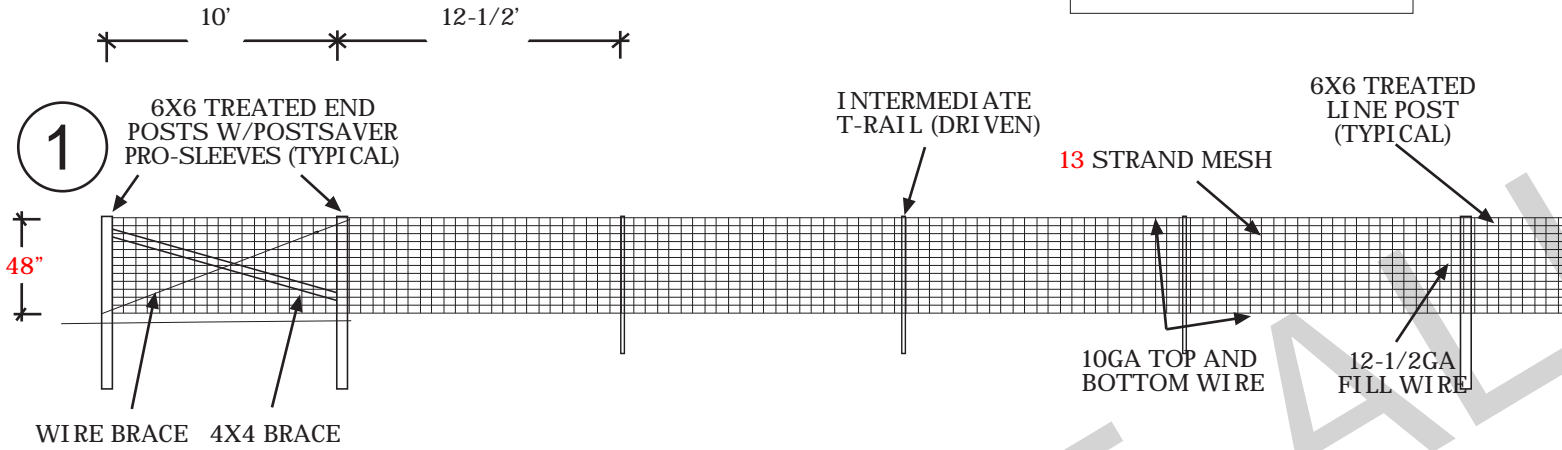

## SUGGESTED POSTING

LINES: 6X6 TREATED  
 ENDS: 6X6 TREATED  
 GATES: 8X8 TREATED

POSTSAVER PRO-SLEEVES ADD YEARS TO END AND GATE POSTS

### NOTES:

- All dimensions are nominal.
- Clearance below the fence isn't included in height calculations.
- We reserve the right to make changes or improvements to our designs without notice.