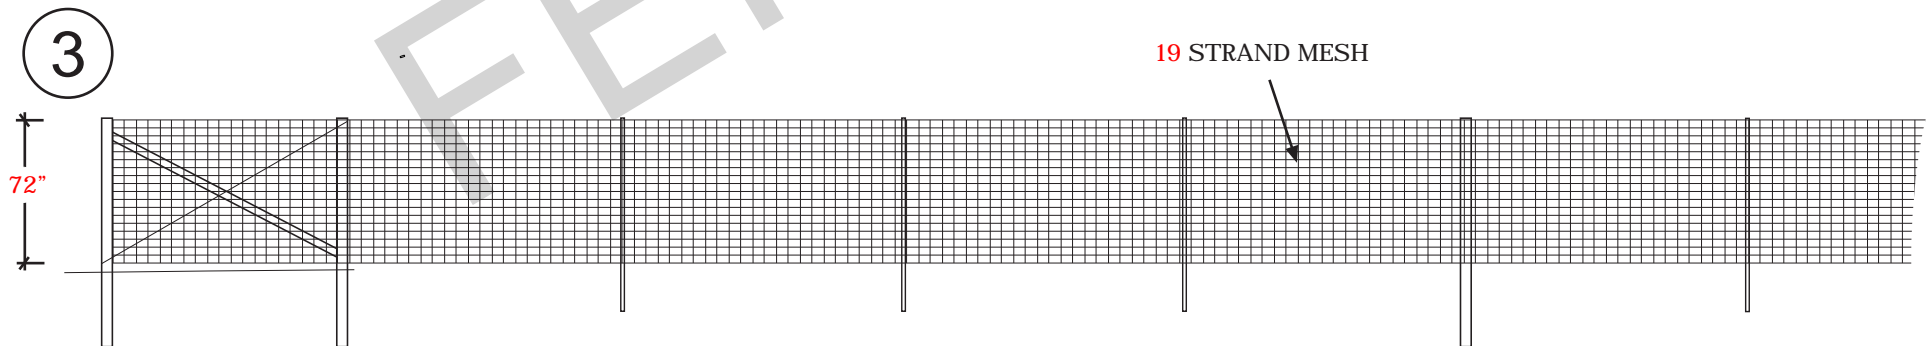

# Horse Fence

## SUGGESTED POSTING

LINES: 6X6 TREATED  
 ENDS: 6X6 TREATED  
 GATES: 8X8 TREATED

POSTSAVER PRO-SLEEVES ADD YEARS TO END AND GATE POSTS

### NOTES:

- All dimensions are nominal.
- Clearance below the fence isn't included in height calculations.
- We reserve the right to make changes or improvements to our designs without notice.