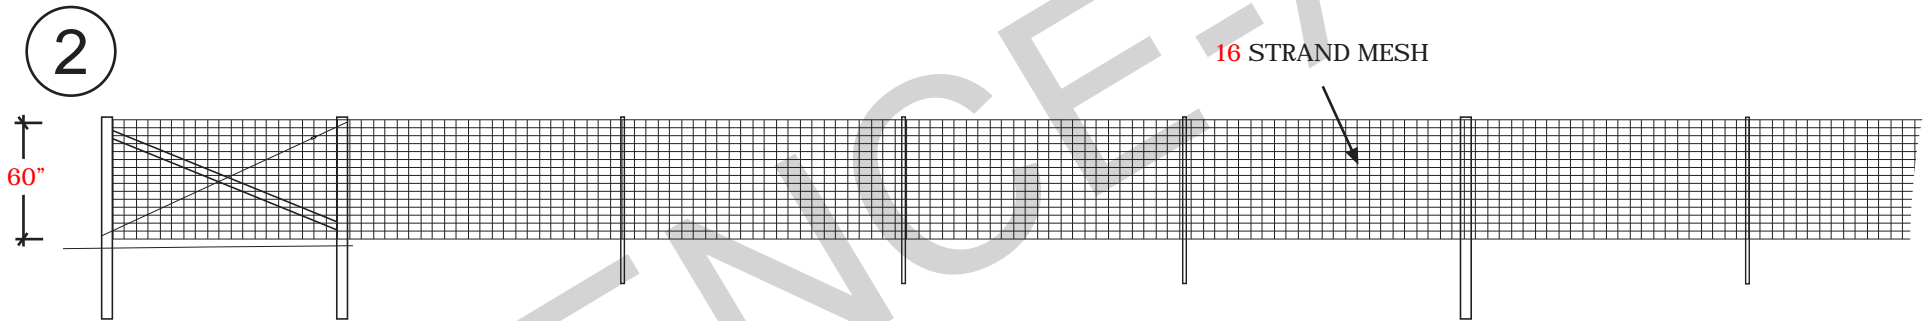

# Horse Fence

## SUGGESTED POSTING

LINES: 6X6 TREATED  
 ENDS: 6X6 TREATED  
 GATES: 8X8 TREATED

POSTSAVER PRO-SLEEVES ADD YEARS TO END AND GATE POSTS