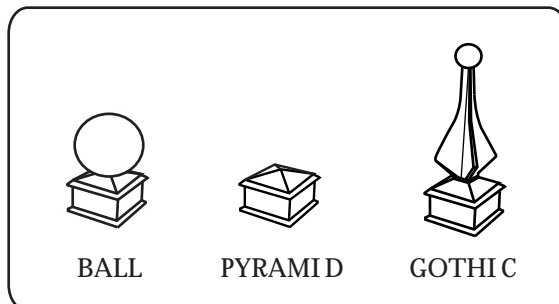

Grand Iron on Glass Gate with Panel

CHOICE OF CAP

NOTES:

- all dimensions are nominal
- we reserve the right to make changes or improvements to our designs without notice