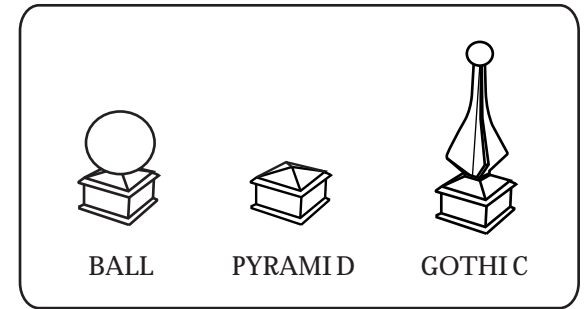

Grand Hudson Iron Gate with Panel

CHOICE OF CAP

NOTES:

- gates normally swing into yard
- all dimensions are nominal
- we reserve the right to make changes or improvements to our designs without notice