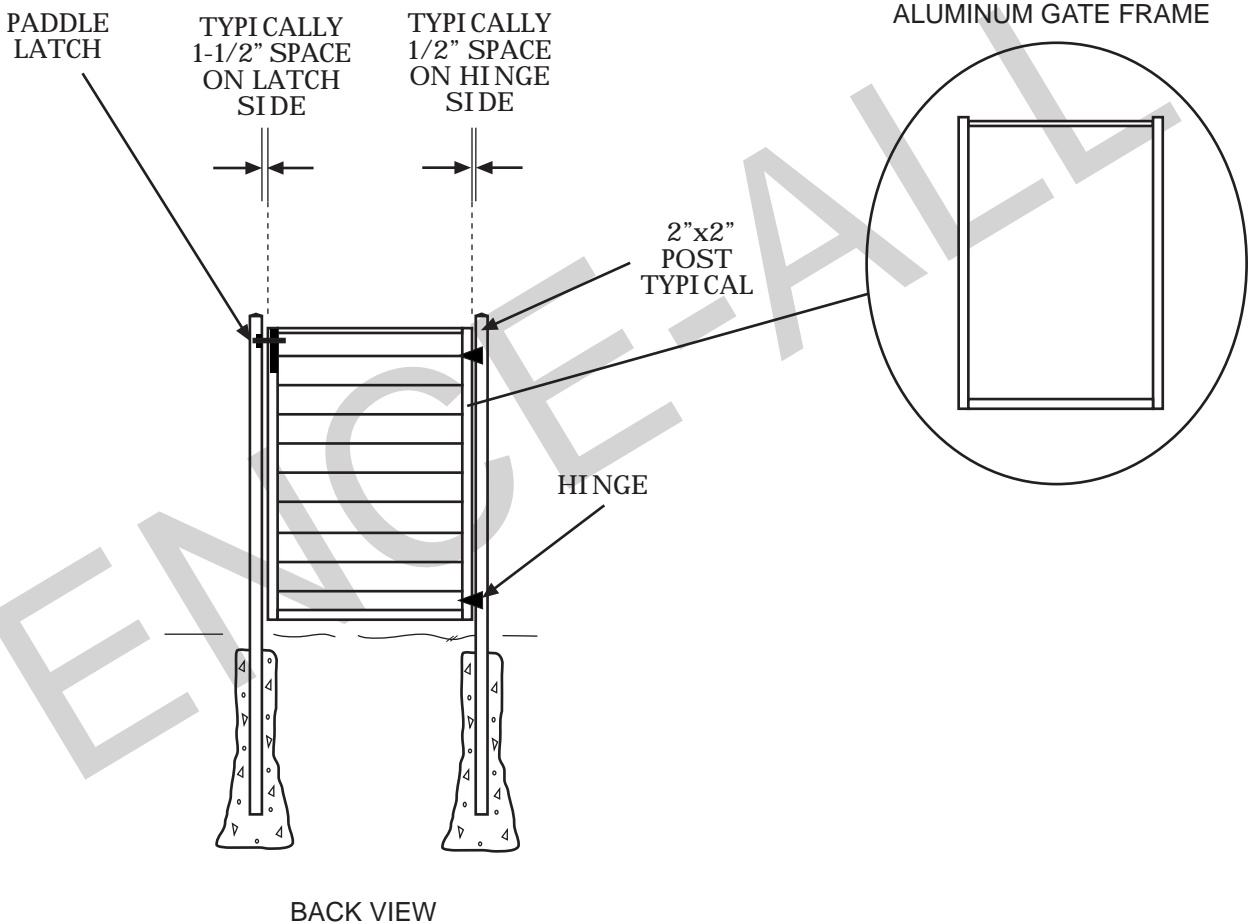

Grand Vinyl Wall

TOP VIEW (W/O TOP CAP)

- POSTS ARE MAX 72" APART CENTRE TO CENTRE.
- VINYL BOARDS ARE MAX 70" LONG.
- POSSIBLE SMALLER MAKE UP PANEL AT THE END OF EACH RUN OF FENCE AS NEEDED.

CHOICE OF CAP

NOTES:

- All dimensions are nominal.
- Clearance below the fence isn't included in height calculations.
- We reserve the right to make changes or improvements to our designs without notice.

Grand Vinyl Wall Gate