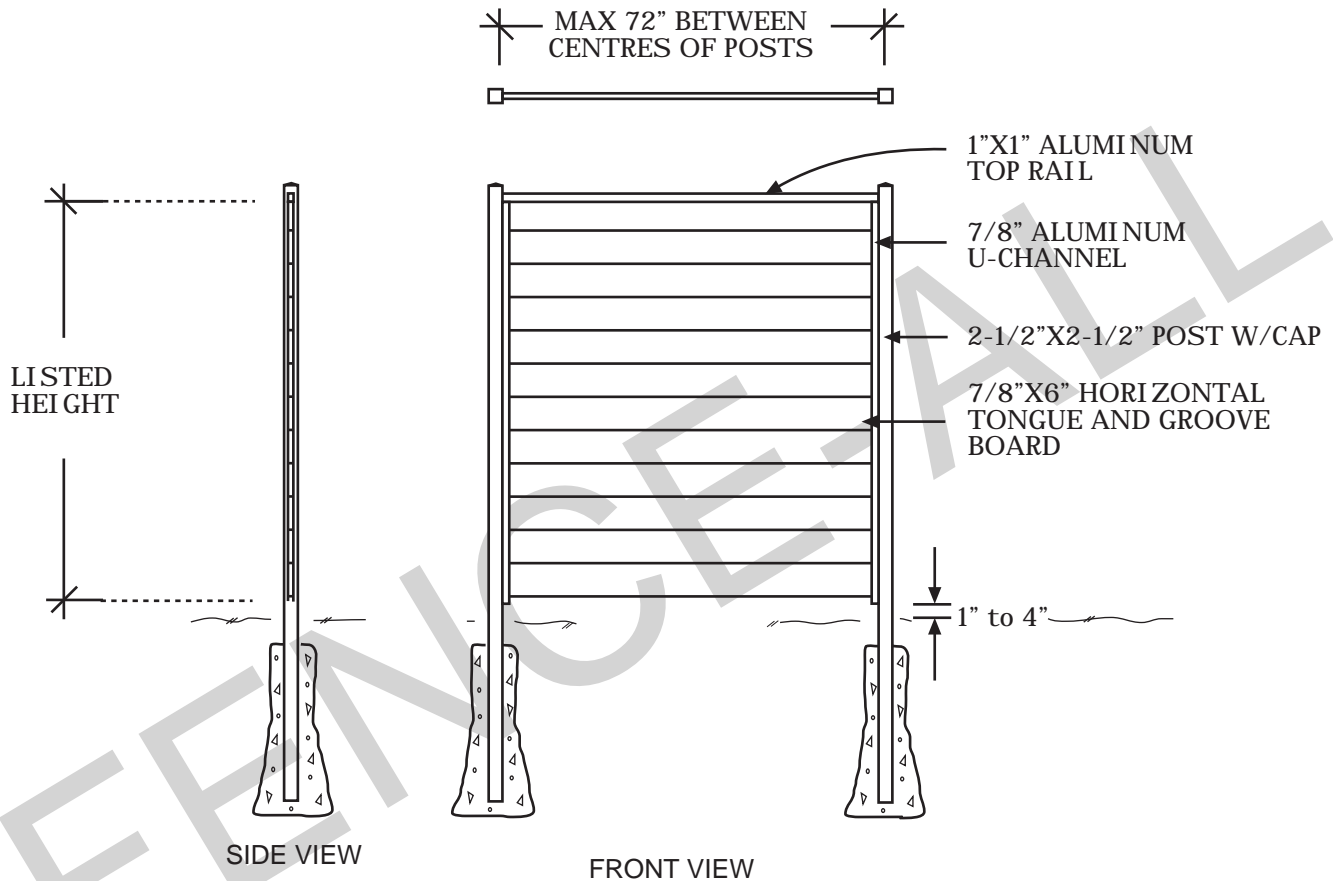

Grand Vinyl Wall

TOP VIEW (W/O TOP CAP)

- POSTS ARE MAX 72" APART CENTRE TO CENTRE.
- VINYL BOARDS ARE MAX 70" LONG.
- POSSIBLE SMALLER MAKE UP PANEL AT THE END OF EACH RUN OF FENCE AS NEEDED.

CHOICE OF CAP

NOTES:

- All dimensions are nominal.
- Clearance below the fence isn't included in height calculations.
- We reserve the right to make changes or improvements to our designs without notice.

Grand Vinyl Wall Gate

NOTES:

- All dimensions are nominal.
- Clearance below the fence isn't included in height calculations.
- We reserve the right to make changes or improvements to our designs without notice.