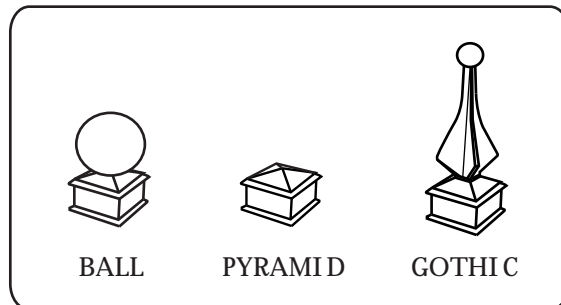

Grand Vinyl Wall

TOP VIEW (W/O TOP CAP)

- POSTS ARE MAX 72" APART CENTRE TO CENTRE.
- VINYL BOARDS ARE MAX 70" LONG.
- POSSIBLE SMALLER MAKE UP PANEL AT THE END OF EACH RUN OF FENCE AS NEEDED.

CHOICE OF CAP

NOTES:

- All dimensions are nominal.
- Clearance below the fence isn't included in height calculations.
- We reserve the right to make changes or improvements to our designs without notice.

Grand Vinyl Wall Gate