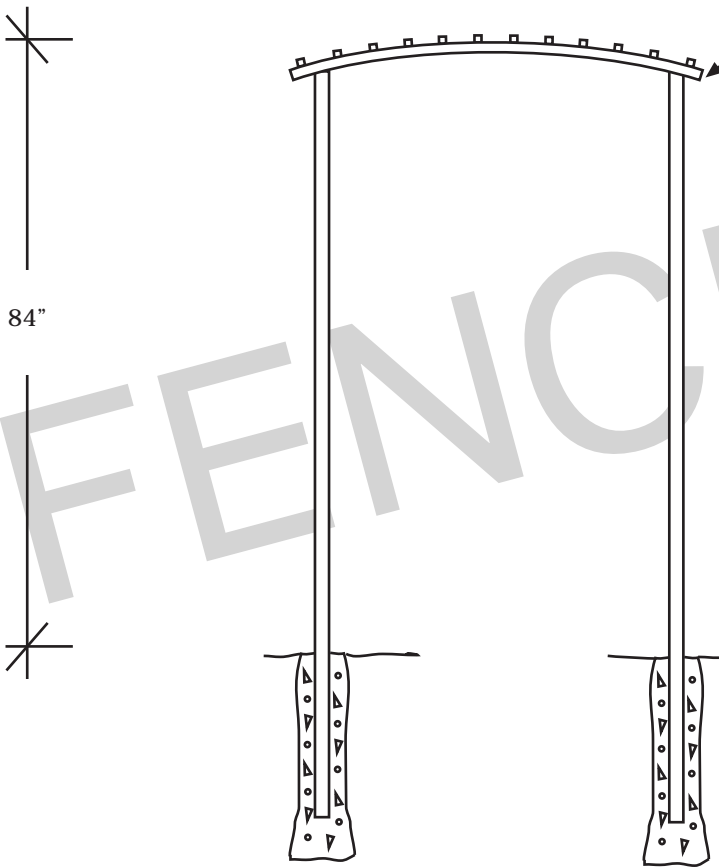

Iron Arbour

TOP VIEW

1"X1" PICKETS
SPACED 5" APART
AT CENTERS

1-1/2"X1-1/2" CURVED
RAIL W/END CAPS
WELDED IN

84"

UP TO 60"

FRONT VIEW

48"

24" TYPICAL

SIDE VIEW

NOTES:

- all dimensions are nominal
- we reserve the right to make changes or improvements to our designs without notice