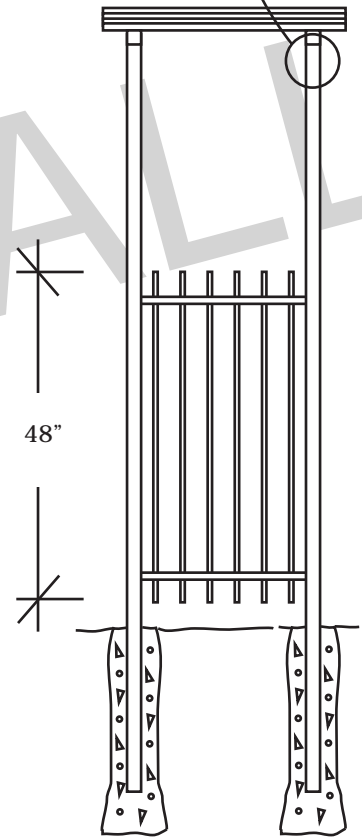

Iron Arbour

TOP VIEW

1"X1" PICKETS
SPACED 5" APART
AT CENTERS

1-1/2"X1-1/2" CURVED
RAIL W/END CAPS
WELDED IN

84"

UP TO 60"

FRONT VIEW

48"

24" TYPICAL

SIDE VIEW

NOTES:

- all dimensions are nominal
- we reserve the right to make changes or improvements to our designs without notice