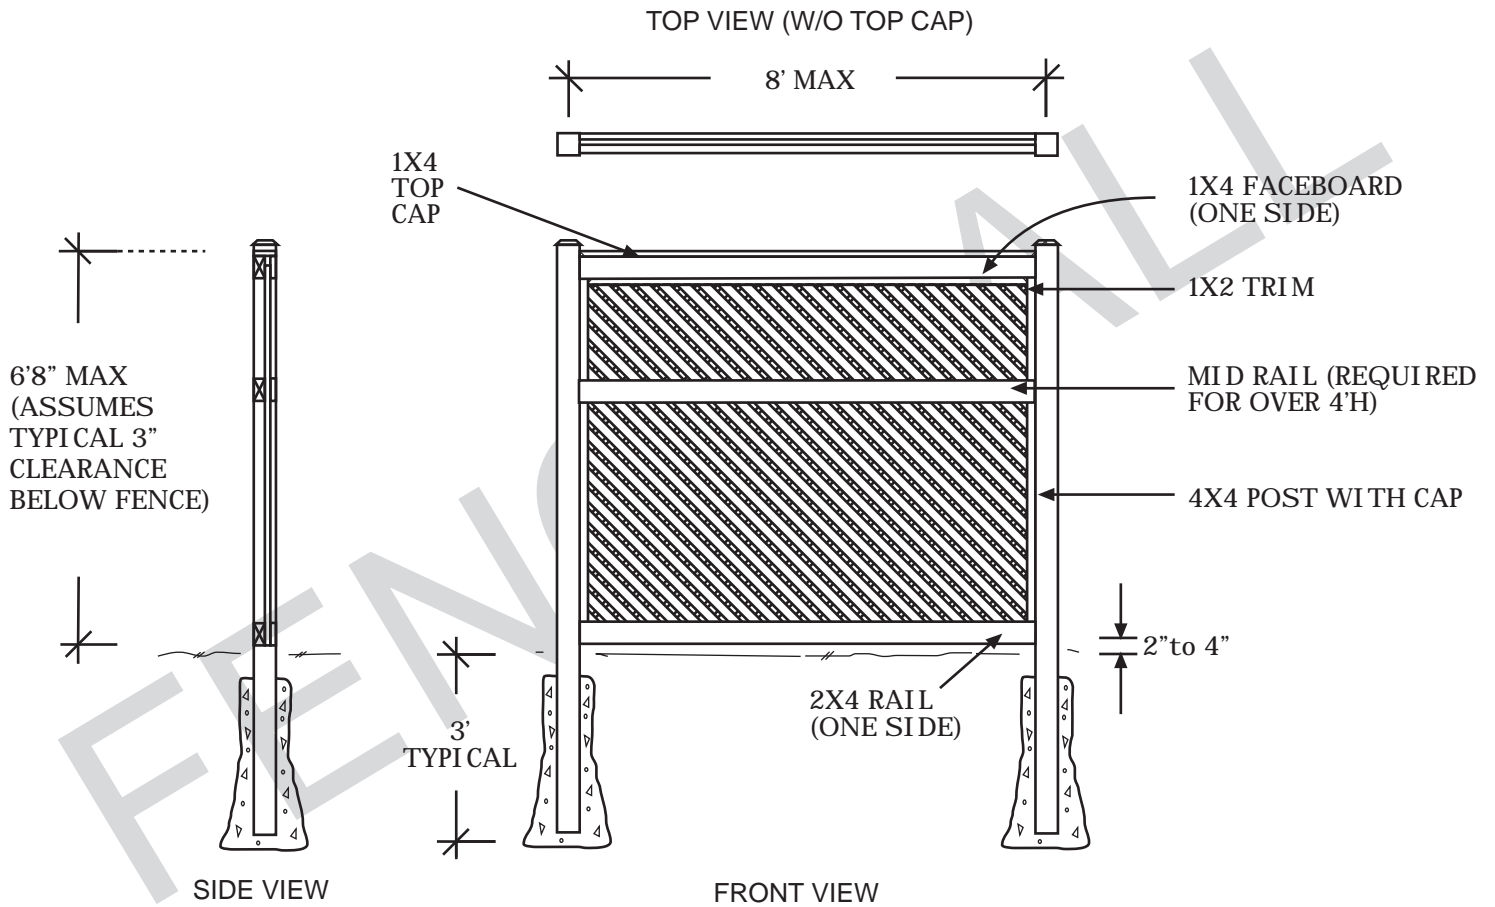

Victorian Wood

FENCE-ALL

PYRAMID

GOTHIC

CHOICE OF CAP

3/4" DIAMOND

PREMIUM THICKNESS (AVAILABLE IN 3/4", 1-3/4", 2-3/4")

1-1/2" GEORGIAN

TYPES OF LATTICE (MEASUREMENTS REFER TO SIZE OF THE SPACES BETWEEN THE WOOD)

NOTES:

- all dimensions are nominal
- we reserve the right to make changes or improvements to our designs without notice

Victorian Wood Gate with Brace

PADDLE LATCH DETAIL
(TYPICALLY INSTALLED AT
HEIGHT OF TOP RAIL)

8" HINGE DETAIL

NOTES:

- all dimensions are nominal
- we reserve the right to make changes or improvements to our designs without notice