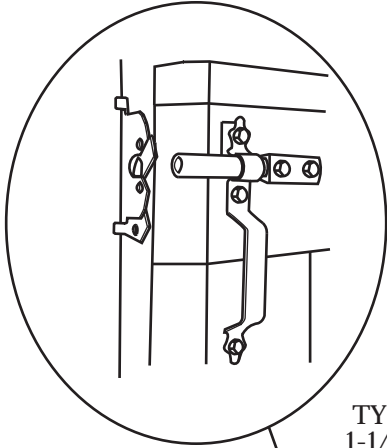

Victorian Wood

FENCE-ALL

PYRAMID

GOTHIC

CHOICE OF CAP

3/4" DIAMOND

PREMIUM THICKNESS (AVAILABLE IN 3/4", 1-3/4", 2-3/4")

1-1/2" GEORGIAN

TYPES OF LATTICE (MEASUREMENTS REFER TO SIZE OF THE SPACES BETWEEN THE WOOD)

NOTES:

- all dimensions are nominal
- we reserve the right to make changes or improvements to our designs without notice

Victorian Wood Gate with Brace

PADDLE LATCH DETAIL
(TYPICALLY INSTALLED AT
HEIGHT OF TOP RAIL)

8" HINGE DETAIL

NOTES:

- all dimensions are nominal
- we reserve the right to make changes or improvements to our designs without notice