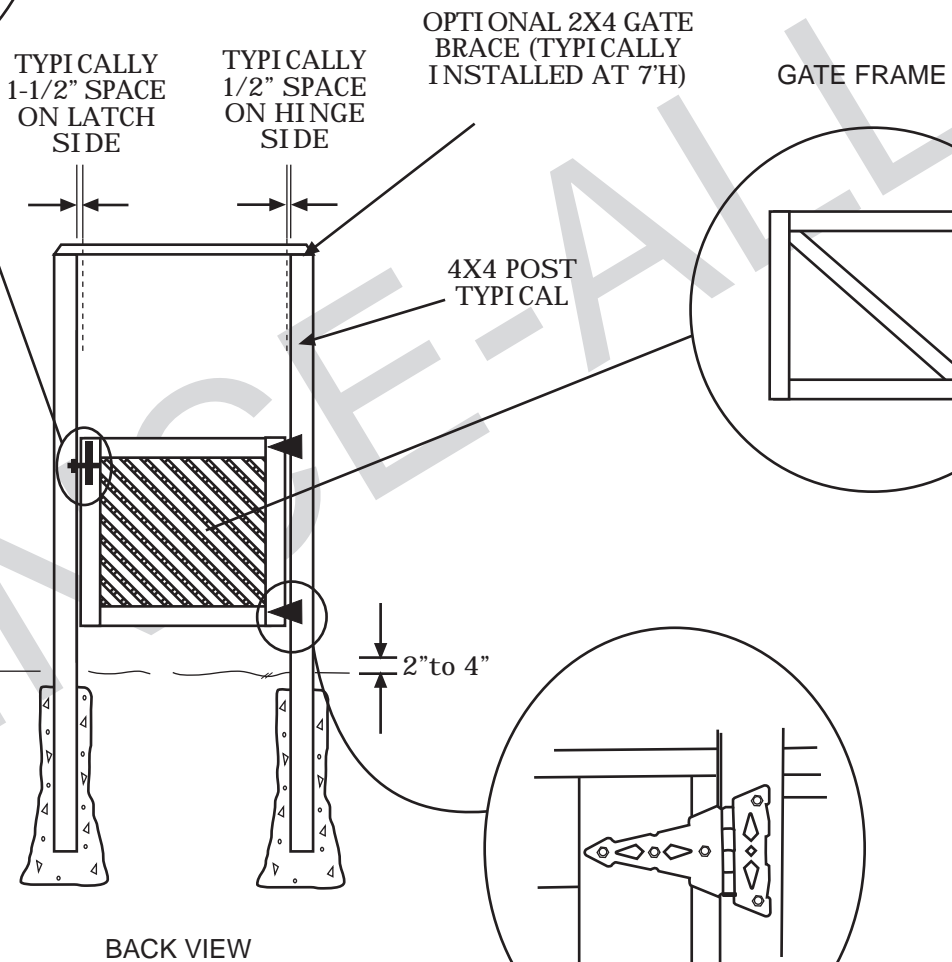

Victorian Wood

FENCE-ALL

PYRAMID

GOTHIC

CHOICE OF CAP

3/4" DIAMOND

PREMIUM THICKNESS (AVAILABLE IN 3/4", 1-3/4", 2-3/4")

1-1/2" GEORGIAN

TYPES OF LATTICE (MEASUREMENTS REFER TO SIZE OF THE SPACES BETWEEN THE WOOD)

NOTES:

- all dimensions are nominal
- we reserve the right to make changes or improvements to our designs without notice

Victorian Wood Gate with Brace

PADDLE LATCH DETAIL
(TYPICALLY INSTALLED AT
HEIGHT OF TOP RAIL)

8" HINGE DETAIL

NOTES:

- all dimensions are nominal
- we reserve the right to make changes or improvements to our designs without notice