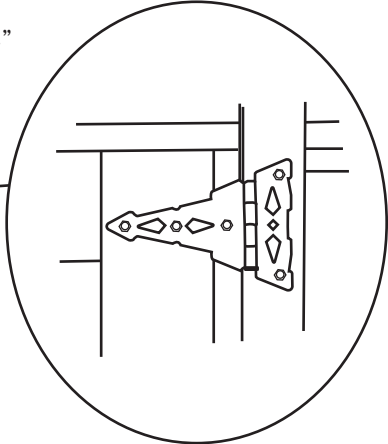

Victorian Wood

FENCE-ALL

PYRAMID

GOTHIC

CHOICE OF CAP

3/4" DIAMOND

PREMIUM THICKNESS (AVAILABLE IN 3/4", 1-3/4", 2-3/4")

1-1/2" GEORGIAN

TYPES OF LATTICE (MEASUREMENTS REFER TO SIZE OF THE SPACES BETWEEN THE WOOD)

NOTES:

- all dimensions are nominal
- we reserve the right to make changes or improvements to our designs without notice

Victorian Wood Gate with Brace

PADDLE LATCH DETAIL
(TYPICALLY INSTALLED AT
HEIGHT OF TOP RAIL)

8" HINGE DETAIL

NOTES:

- all dimensions are nominal
- we reserve the right to make changes or improvements to our designs without notice