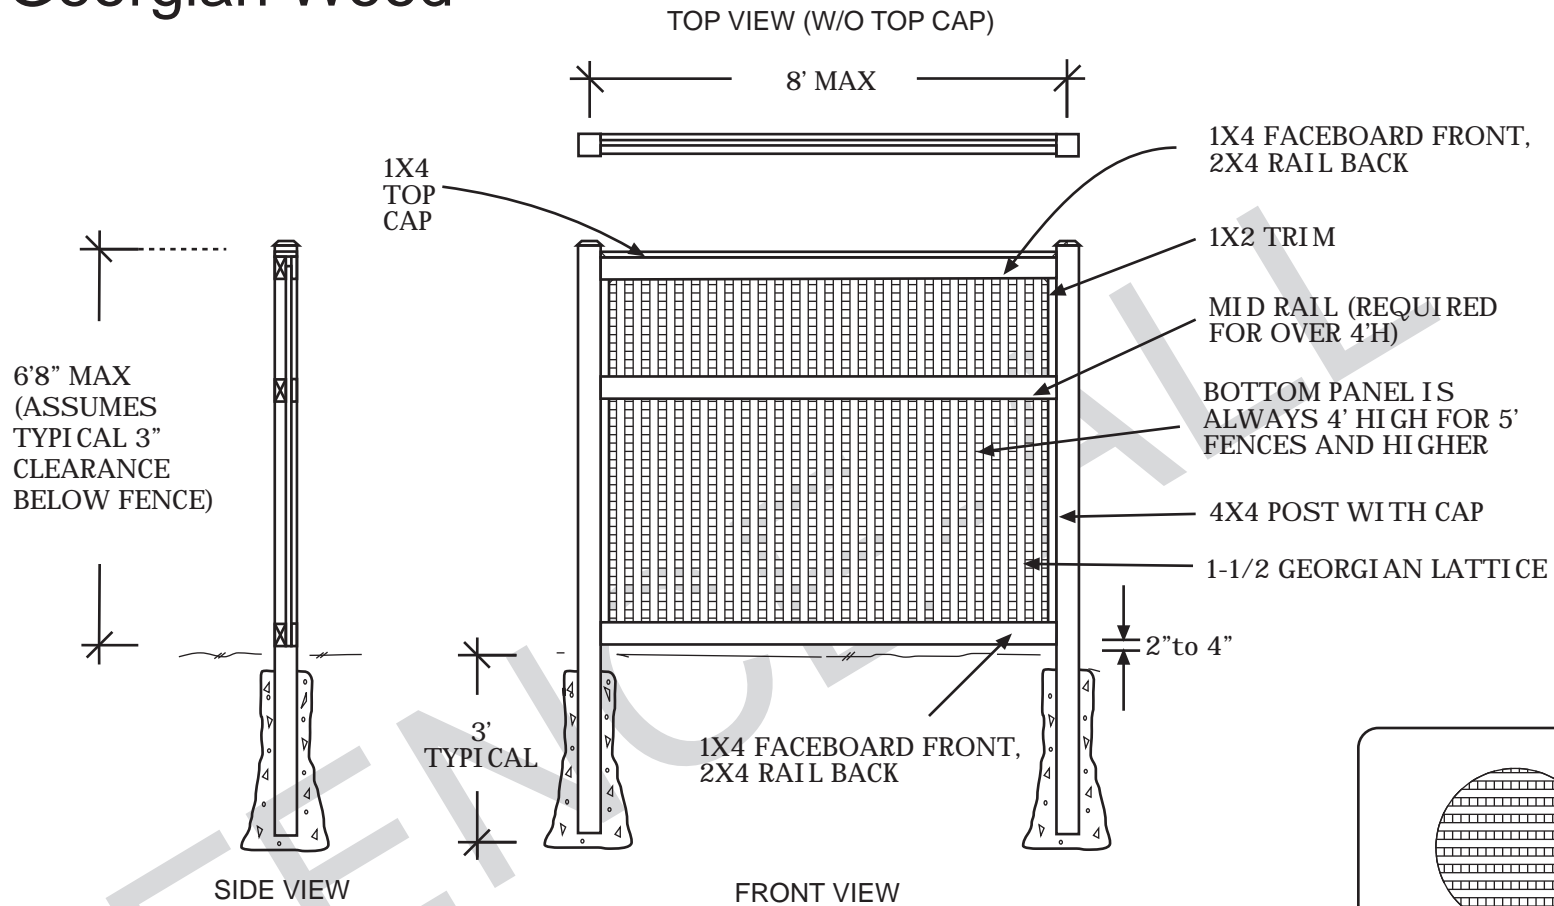

Georgian Wood

GEORGIAN LATTICE LOOKS DIFFERENT FROM FRONT AND BACK ANGLES (I.E. IT HAS TWO "SIDES").

THE SIDE THAT FACES IN/OUT MUST BE CLARIFIED WITH THE CUSTOMER BEFORE INSTALLATION.

PYRAMID

GOthic

CHOICE OF CAP

NOTES:

- all dimensions are nominal
- we reserve the right to make changes or improvements to our designs without notice

Georgian Wood Gate with Brace

NOTES:
 ● all dimensions are nominal
 ● we reserve the right to make changes or improvements to our designs without notice