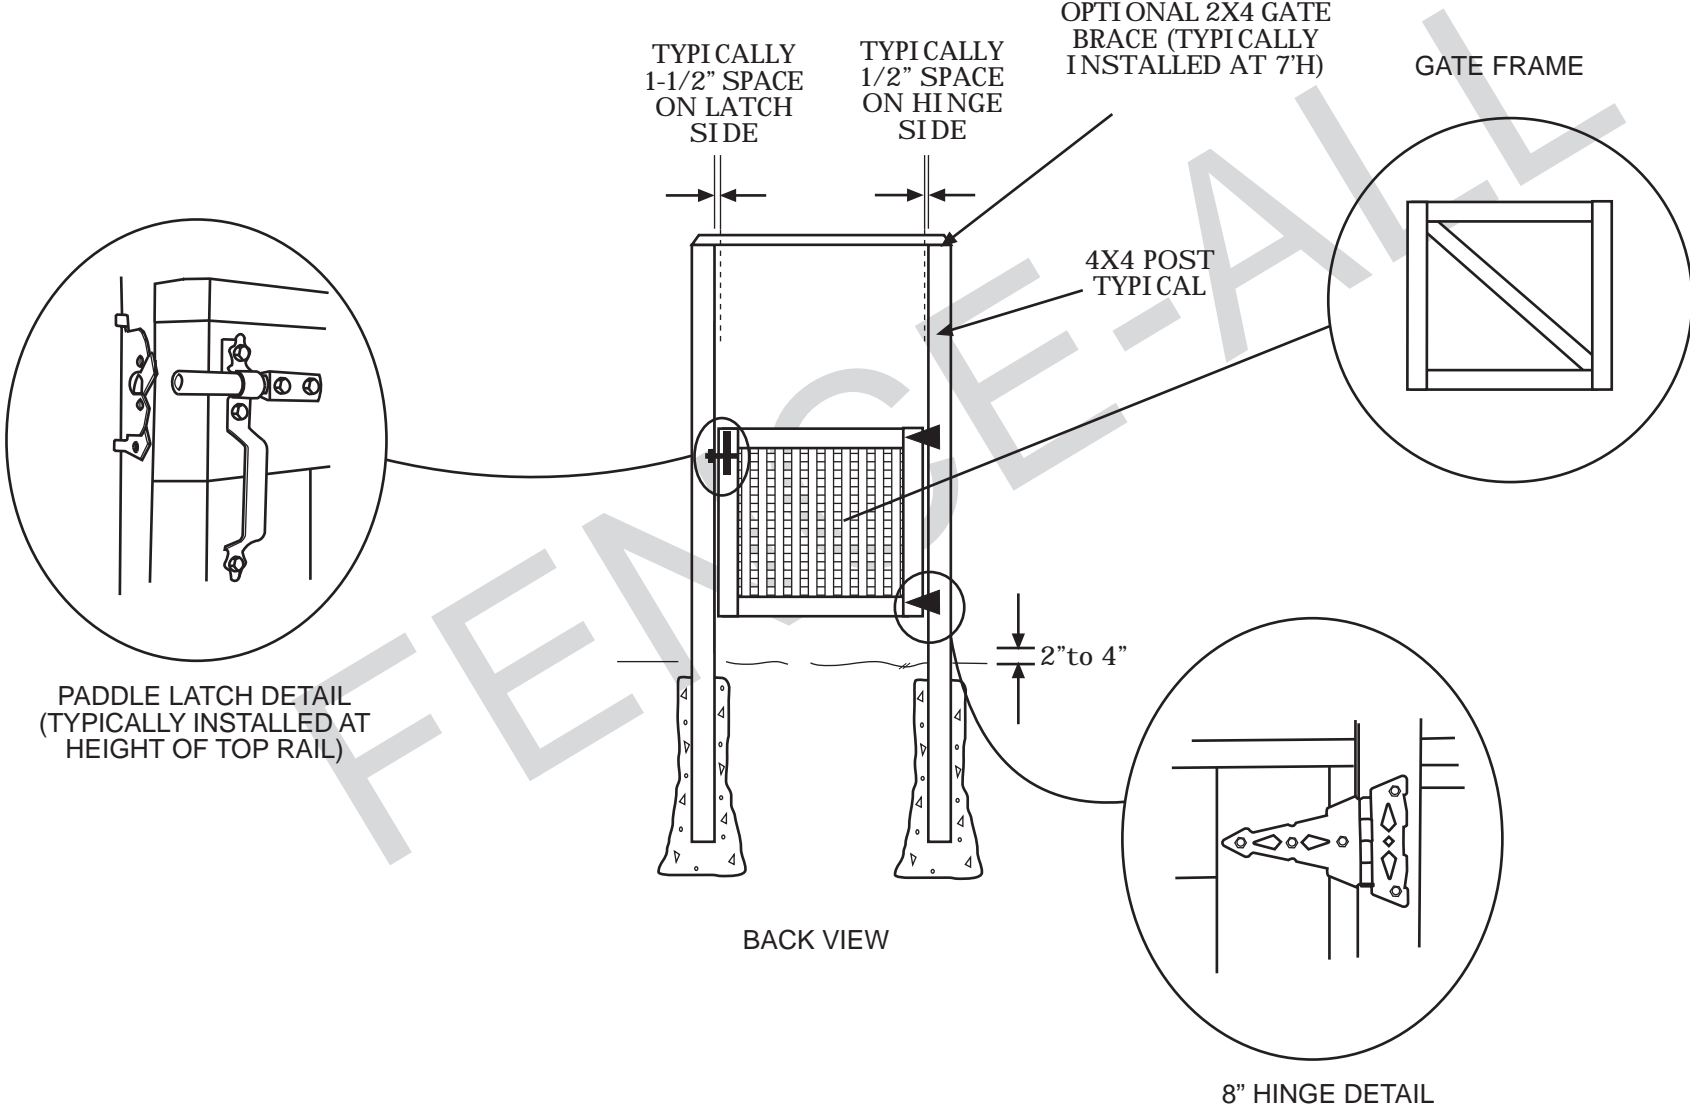

Georgian Wood

GEORGIAN LATTICE LOOKS DIFFERENT FROM FRONT AND BACK ANGLES (I.E. IT HAS TWO "SIDES").

THE SIDE THAT FACES IN/OUT MUST BE CLARIFIED WITH THE CUSTOMER BEFORE INSTALLATION.

PYRAMID

GOthic

CHOICE OF CAP

NOTES:

- all dimensions are nominal
- we reserve the right to make changes or improvements to our designs without notice

Georgian Wood Gate with Brace

NOTES:
 ● all dimensions are nominal
 ● we reserve the right to make changes or improvements to our designs without notice