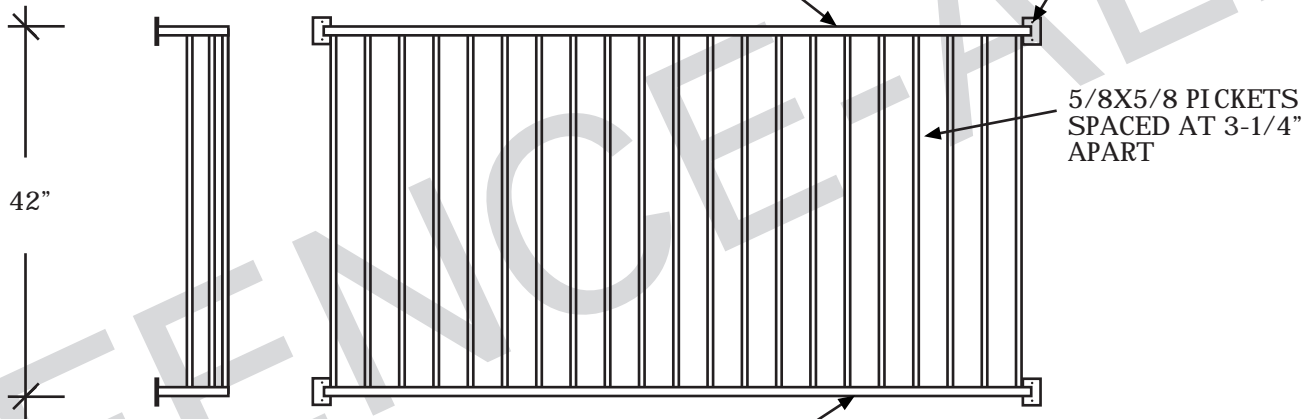

Juliette Railing

TOP VIEW
(RADIUSED OPTION)

1X1 RAIL (STRAIGHT OR
RADIUSED OPTION)

2X3 FLANGE PLATE

1X1 RAIL (STRAIGHT OR
RADIUSED OPTION)

SIDE VIEW

FRONT VIEW

NOTES:

- All dimensions are nominal.
- We reserve the right to make changes or improvements to our designs without notice.