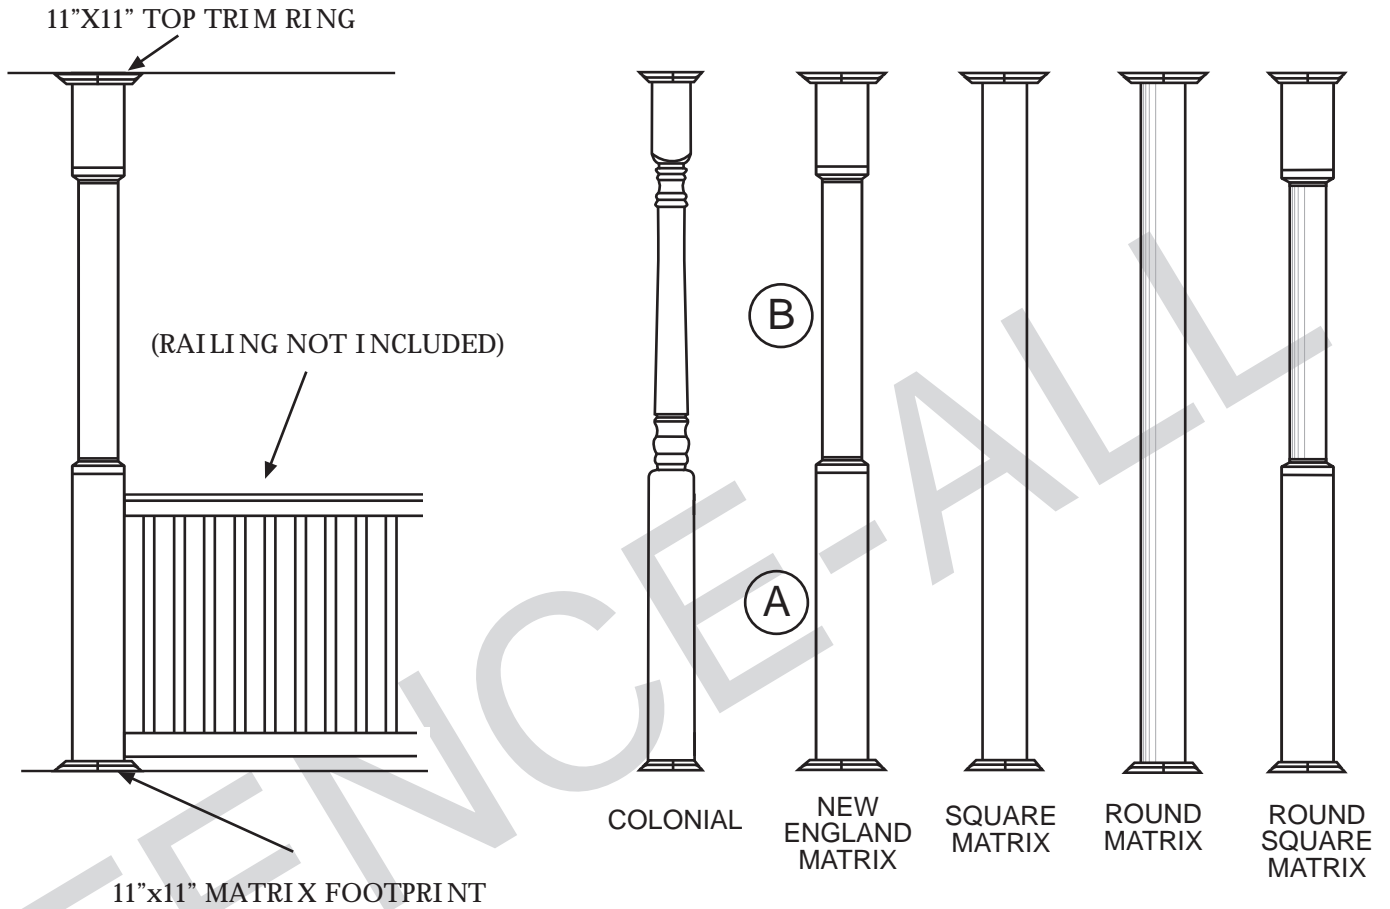

Vinyl Porch Posts

● MATRIX POSTS HAVE 11" SQUARE FOOTPRINTS

● NEW ENGLAND MATRIX AND ROUND/SQUARE MATRIX HAVE TWO WIDTH MEASUREMENTS. E.G.

(A) (B)
8" / 6-1/2" x 9'

NOTES:

- All dimensions are nominal.
- Clearance below the fence isn't included in height calculations.
- We reserve the right to make changes or improvements to our designs without notice.