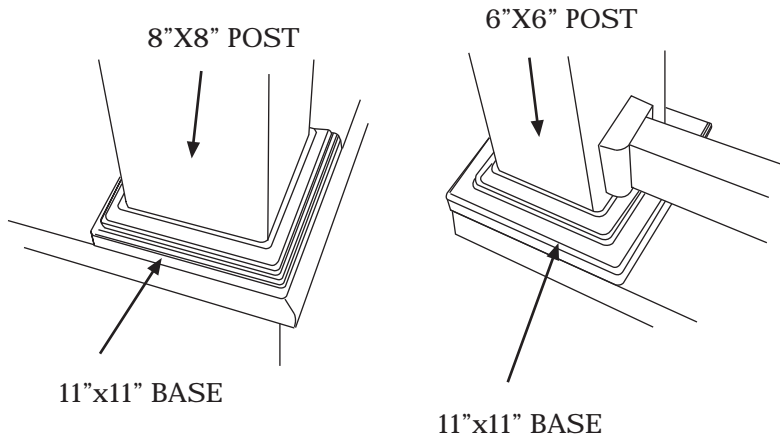

Vinyl Porch Posts

● MATRIX POSTS HAVE 11" SQUARE FOOTPRINTS

● NEW ENGLAND MATRIX AND ROUND/SQUARE MATRIX HAVE TWO WIDTH MEASUREMENTS. E.G.

(A) (B)
8" / 6-1/2" x 9'

NOTES:

- All dimensions are nominal.
- Clearance below the fence isn't included in height calculations.
- We reserve the right to make changes or improvements to our designs without notice.