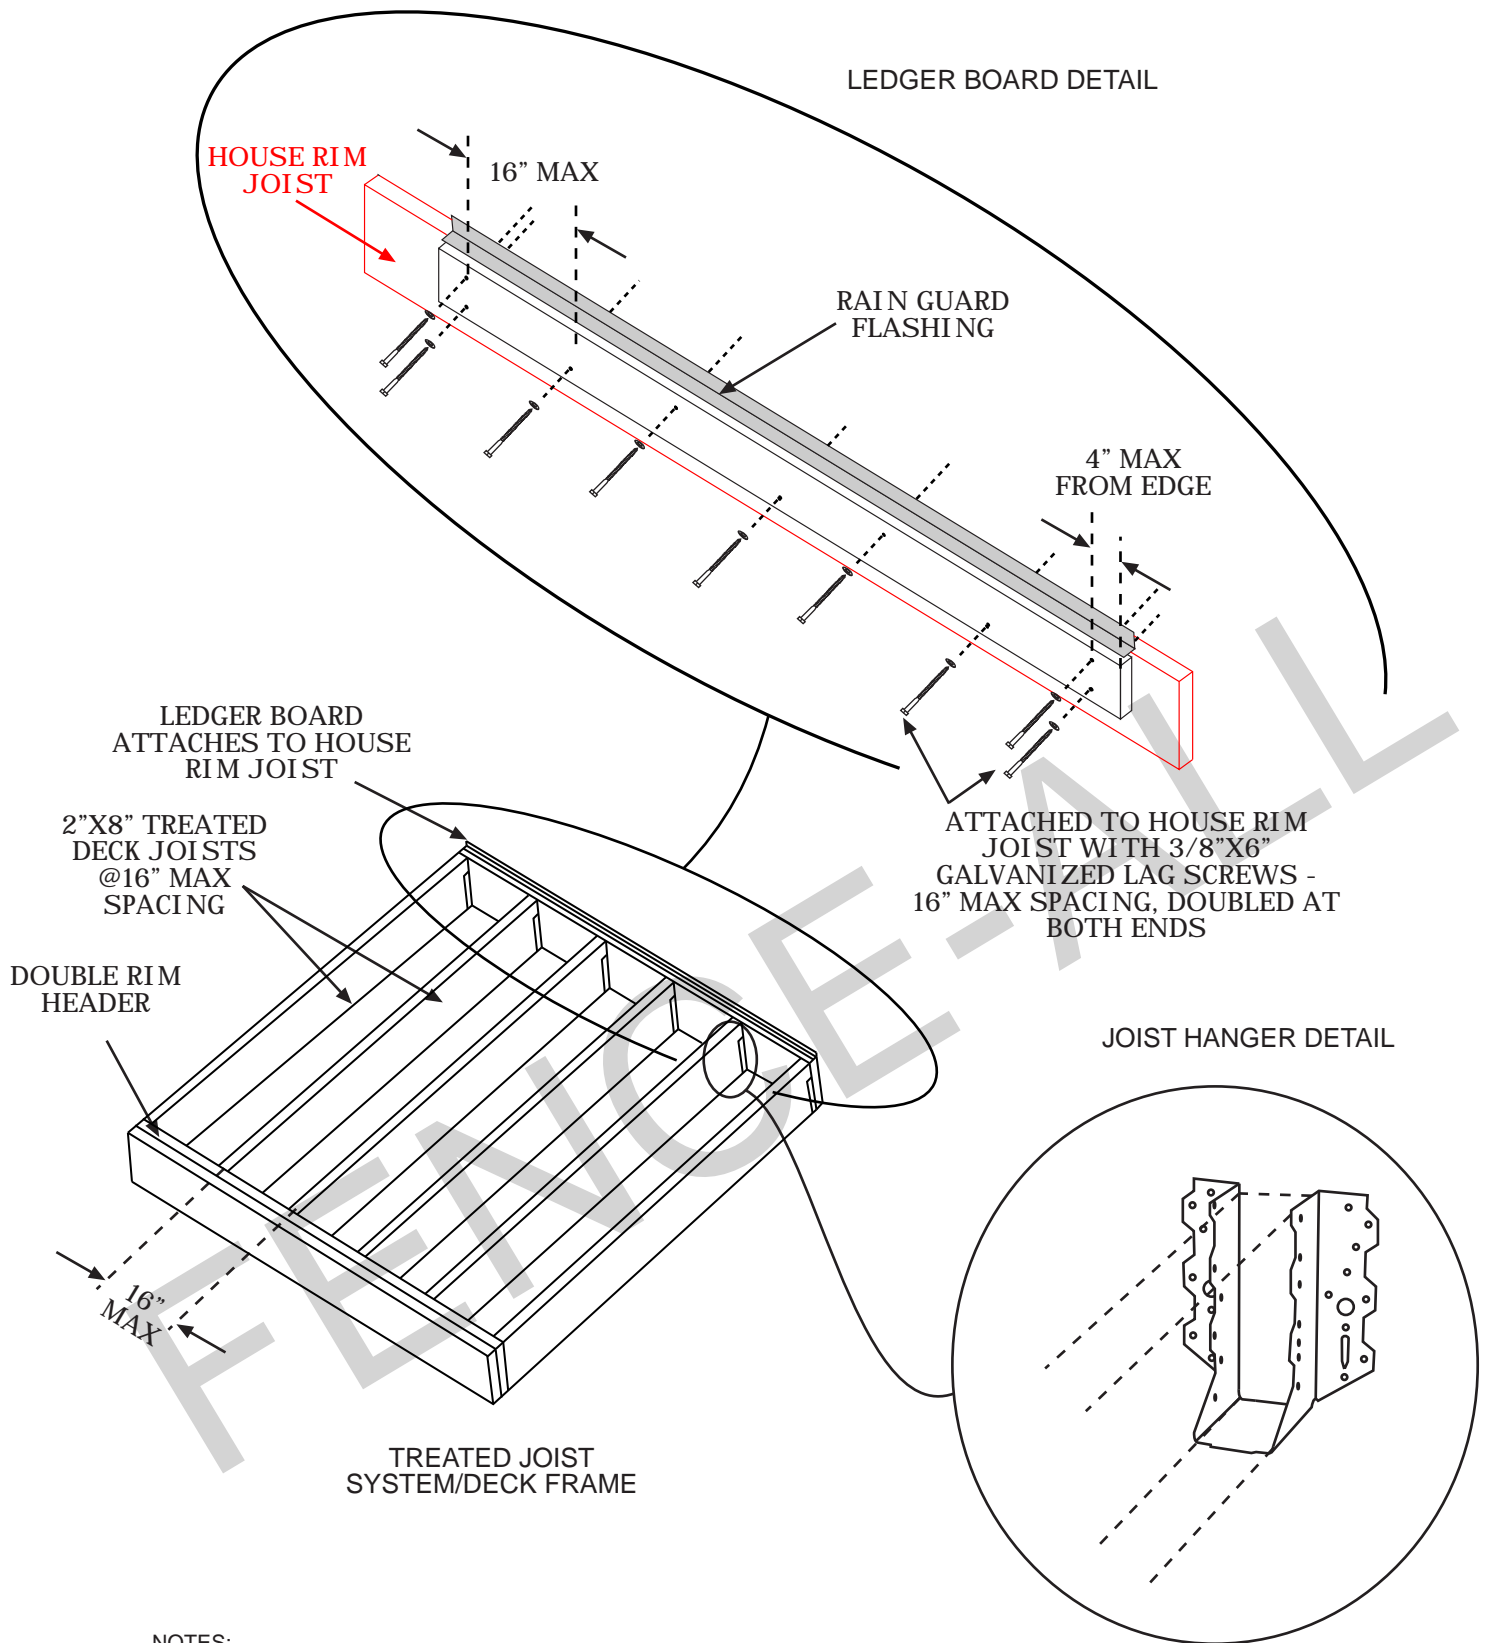

Fence-All Typical Deck Attached to House Rim Joist: Side View

NOTES:

- all dimensions are nominal
- we reserve the right to make changes or improvements to our designs without notice

Fence-All Typical Deck Attached to House Rim Joist: Deck Frame Detail

NOTES:

- all dimensions are nominal
- we reserve the right to make changes or improvements to our designs without notice

Fence-All Typical Deck Attached to House Rim Joist: Front View

NOTES:

- all dimensions are nominal
- we reserve the right to make changes or improvements to our designs without notice