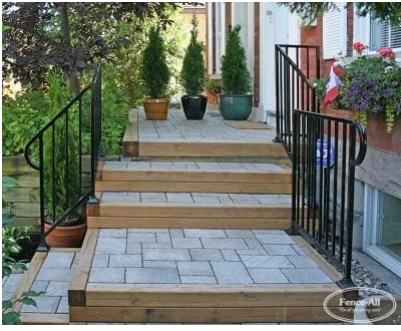

STRAIGHT CUSTOM WELDED IRON RAILING

| Categories: [Iron Railings](#), [Railings](#) |

GALLERY IMAGES

ADDITIONAL INFORMATION

Maintenance-Free	Yes
Warranty	5 Years
Colours	Choice of Colours
Posts	2", 1" Square
Post Caps	None (rail over), Pyramid, Ball, Finial
Heights	24", 36", 42", 48", 60"
Stairways	Yes

PRODUCT DESCRIPTION

The **Straight Custom Welded Iron Railing** is our most popular choice of iron railing. It allows for an unlimited custom combination of turns, angles, colours and decorative add-ons. Prices start at \$299/ft [Fully Installed](#).