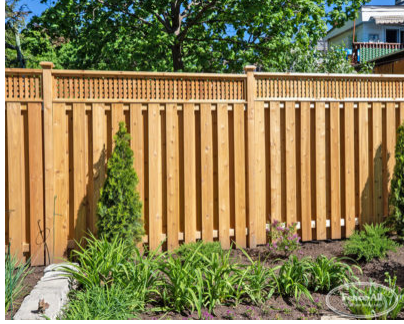

STITTSVILLE

| Categories: [Fences](#), [Wood Fence Installation in Ottawa](#) |

GALLERY IMAGES

ADDITIONAL INFORMATION

Wood Choices	Cedar, Pressure Treated
Pre-Staining	Jarrah Brown, Natural, Mahogany Flame, Honey Teak
Post Caps	Pyramid, Gothic, New England, Solar, Fence-All, Continuous Rail (no cap)
Bottom of Fence	Straight, Stepped, Sloped, Custom Contoured
Heights	6', 7', 8'
Board Spacing	4-1/2" Standard, 3" Privacy, 1-1/2" Super Privacy
Lattice	3/4" Privacy, 1-3/4" Georgian, Full-Privacy Basket Weave
Jail Bar Lattice	3-1/4" Standard, 7/8" Privacy, Sunburst

PRODUCT DESCRIPTION

Starting as low as \$139/foot [Fully Installed](#), the Stittsville adds your choice of topper over a simple [Jockvale](#) fence.