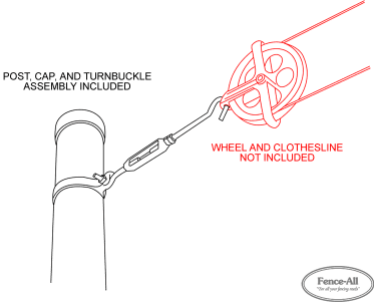

STEEL CLOTHESLINE POSTS

| Categories: [Chain Link Fence Installation in Ottawa](#), [Fences](#) |

GALLERY IMAGES

ADDITIONAL INFORMATION

Colours

Choice of Colours

Heights

9' out of the ground, 12' out of the ground

PRODUCT DESCRIPTION

Starting as low as \$299/ea [Fully Installed](#).

Save energy with the help of a Fence-All Clothesline Post. Clothesline Posts include post, cap, and pulley attachment bracket. Wheel and clothesline not included.