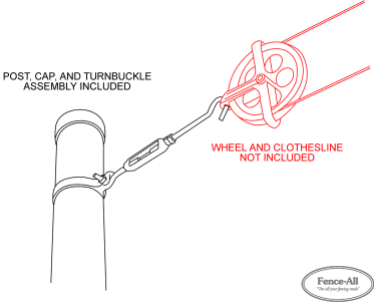

STEEL CLOTHESLINE POSTS

| Categories: [Chain Link Fence Installation in Ottawa](#), [Fences](#) |

GALLERY IMAGES

ADDITIONAL INFORMATION

Colours

Choice of Colours

Heights

9' out of the ground, 12' out of the ground

PRODUCT DESCRIPTION

Starting as low as \$299/ea [Fully Installed](#).

Save energy with the help of a Fence-All Clothesline Post. Clothesline Posts include post, cap, and pulley attachment bracket. Wheel and clothesline not included.