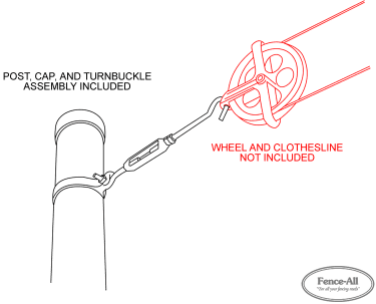

STEEL CLOTHESLINE POSTS

| Categories: [Chain Link Fence Installation in Ottawa](#), [Fences](#) |

GALLERY IMAGES

ADDITIONAL INFORMATION

Colours

Choice of Colours

Heights

9' out of the ground, 12' out of the ground

PRODUCT DESCRIPTION

Starting as low as \$299/ea [Fully Installed](#).

Save energy with the help of a Fence-All Clothesline Post. Clothesline Posts include post, cap, and pulley attachment bracket. Wheel and clothesline not included.