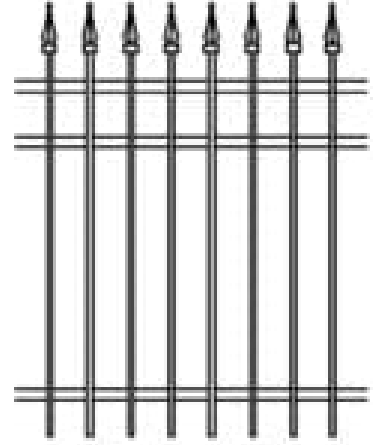

# STAMFORD

| Categories: [Fences](#), [Iron Fence Installation in Ottawa](#) |

## GALLERY IMAGES

## PRODUCT DESCRIPTION

Prices start at \$129/foot [Fully Installed](#).

Stamford includes both decorative caps on each picket (which can be in an alternate colour choice), and an extra top rail.