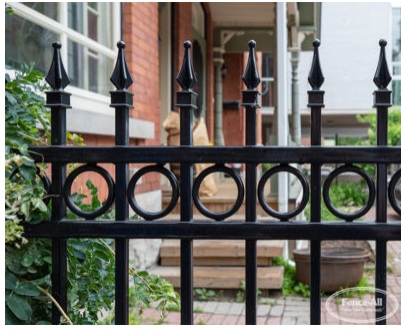

# STAMFORD

| Categories: [Fences](#), [Iron Fence Installation in Ottawa](#) |

## PRODUCT DESCRIPTION

Prices start at \$129/foot [Fully Installed](#).

Stamford includes both decorative caps on each picket (which can be in an alternate colour choice), and an extra top rail.