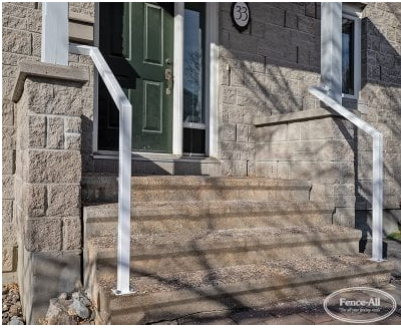

SQUARE BARRIERS

| Categories: [Iron Railings](#), [Railings](#) |

GALLERY IMAGES

ADDITIONAL INFORMATION

Maintenance-Free	Yes
Warranty	5 Years
Colours	Choice of Colours
Posts	2" Square
Post Caps	None (rail over), Pyramid, Ball, Finial
Heights	36"
Stairways	Yes

PRODUCT DESCRIPTION

The **Square Barrier** is a 2"x2" welded frame that works for a variety of applications. Prices start at \$109/ft [Fully Installed](#).