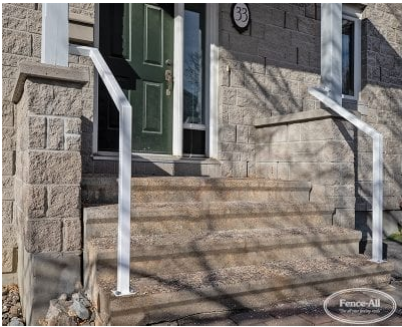

SQUARE BARRIER

| Categories: [Iron Railings](#), [Railings](#) |

GALLERY IMAGES

ADDITIONAL INFORMATION

Maintenance-Free	Yes
Warranty	5 Years
Colours	Choice of Colours
Posts	2" Square
Post Caps	None (rail over), Pyramid, Ball, Finial
Heights	36"
Stairways	Yes

PRODUCT DESCRIPTION

The **Square Barrier** is a 2"x2" welded frame that works for a variety of applications. Prices start at \$109/ft [Fully Installed](#).