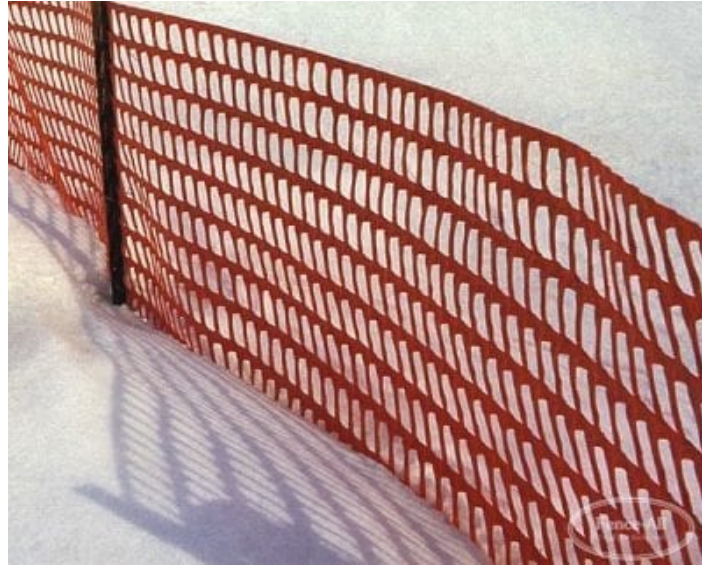

SNOW FENCE & DRIFT CONTROL

| Categories: [Agricultural Fences](#), [Fences](#) |

ADDITIONAL INFORMATION

Colours

Choice of Colours

Heights

9' out of the ground, 12' out of the ground

PRODUCT DESCRIPTION

Starting at \$10/Ft [Fully Installed](#). **Snow Fence & Drift Control** forces wind-blown drifting snow to a desired place, minimizing the amount of snow on roads and landscapes.