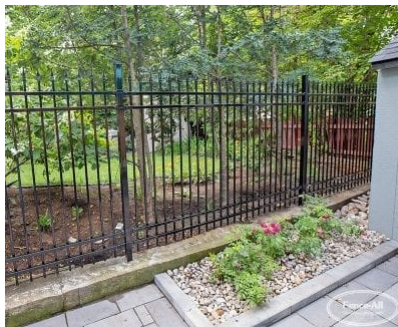

## ADDITIONAL INFORMATION

<b>Maintenance-Free</b>	Yes
<b>Warranty</b>	5 Years
<b>Colours</b>	Almond, Gloss Black, Satin Blank, Blue, Brown, Dark Brown, Chrome, Clay, Gold, Green, Dark Green, Grey, Orange, Pink, Red, Sparkle Silver, Gold Vein, Silver Vein, Copper Vein, Black Vein, White, Yellow
<b>Post Caps</b>	Pyramid, Ball, Finial
<b>Bottom of Fence</b>	Straight, Stepped, Custom Contoured
<b>Heights</b>	2', 3', 4', 5', 6'
<b>Iron Upgrades</b>	Even Panel Lengths, Under Fence Gap Protection, Add a Rail, Diamonds, Rings, Scrolls, 16" Picket Ornamentation, Puppy Fill, Transition Panels, Removable Panels, Curved Panels, 6' Wide Panels, Aluminum Panels, Flower Basket Hanger, Wall Mount Bracket, Portable Fence Plates, Larger Posts

## PRODUCT DESCRIPTION

Prices start at \$139/foot [Fully Installed](#).

Roosevelt includes decorative caps on each picket (which can be in an alternate colour choice), with extra rails at top and at bottom.