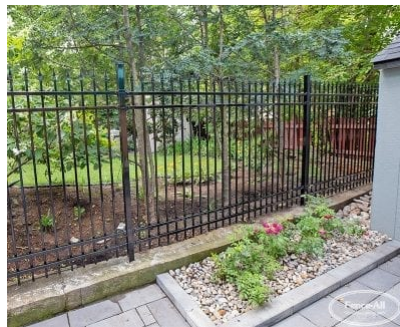

# ROOSEVELT

| Categories: [Fences](#), [Iron Fence Installation in Ottawa](#) |

## GALLERY IMAGES

## ADDITIONAL INFORMATION

<b>Maintenance-Free</b>	Yes
<b>Warranty</b>	5 Years
<b>Colours</b>	Almond, Gloss Black, Satin Blank, Blue, Brown, Dark Brown, Chrome, Clay, Gold, Green, Dark Green, Grey, Orange, Pink, Red, Sparkle Silver, Gold Vein, Silver Vein, Copper Vein, Black Vein, White, Yellow
<b>Post Caps</b>	Pyramid, Ball, Finial
<b>Bottom of Fence</b>	Straight, Stepped, Custom Contoured
<b>Heights</b>	2', 3', 4', 5', 6'
<b>Iron Upgrades</b>	Even Panel Lengths, Under Fence Gap Protection, Add a Rail, Diamonds, Rings, Scrolls, 16" Picket Ornamentation, Puppy Fill, Transition Panels, Removable Panels, Curved Panels, 6' Wide Panels, Aluminum Panels, Flower Basket Hanger, Wall Mount Bracket, Portable Fence Plates, Larger Posts

## PRODUCT DESCRIPTION

Prices start at \$139/foot [Fully Installed](#).

Roosevelt includes decorative caps on each picket (which can be in an alternate colour choice), with extra rails at top and at bottom.