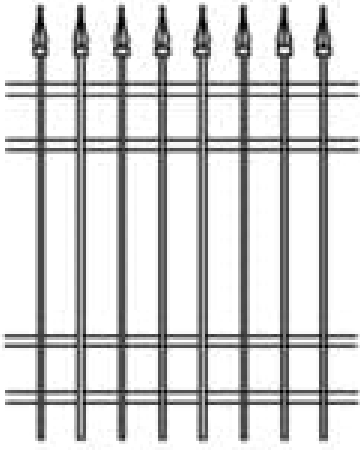

# ROOSEVELT

| Categories: [Fences](#), [Iron Fence Installation in Ottawa](#) |

## GALLERY IMAGES

## PRODUCT DESCRIPTION

Prices start at \$139/foot [Fully Installed](#).

Roosevelt includes decorative caps on each picket (which can be in an alternate colour choice), with extra rails at top and at bottom.