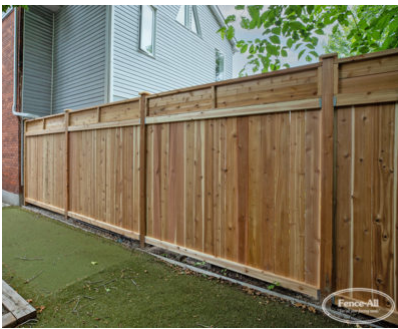

RICHMOND

| Categories: [Fences](#), [Wood Fence Installation in Ottawa](#) |

GALLERY IMAGES

ADDITIONAL INFORMATION

Wood Choices	Cedar, Pressure Treated
Topper Colours	Almond, Gloss Black, Satin Blank, Blue, Brown, Dark Brown, Chrome, Clay, Gold, Green, Dark Green, Grey, Orange, Pink, Red, Sparkle Silver, Gold Vein, Silver Vein, Copper Vein, Black Vein, White, Yellow
Pre-Staining	Jarrah Brown, Natural, Mahogany Flame, Honey Teak
Post Caps	Pyramid, Gothic, New England, Solar, Fence-All, Continuous Rail (no cap)
Heights	6', 7', 8'
Bottom of Fence	Straight, Stepped, Sloped, Custom Contoured
Privacy Boards	Standard, Tongue & Groove, Board & Batten, Laurel, Pattern #2, Pattern #3, Pattern #4
Lattice	3/4" Privacy, 1-3/4" Georgian, Full-Privacy Basket Weave
Jail Bar Lattice	3-1/4" Standard, 7/8" Privacy, Sunburst
Toppers	Brooklyn Iron, Stamford Iron, Long Beach Iron, Hudson Aluminum

PRODUCT DESCRIPTION

Starting as low as \$124/ft [Fully Installed](#), the Richmond comes with your choice of topper on a simple privacy fence.