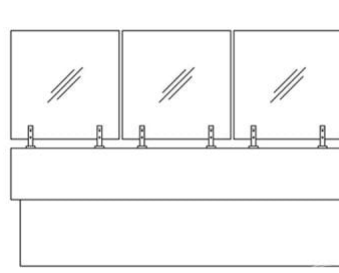

PURE GLASS RAILING W/STAINLESS FEET

| Categories: [Railings](#), [Wood Railings](#) |

GALLERY IMAGES

ADDITIONAL INFORMATION

Rust-Free	Yes
Maintenance-Free	Yes
Warranty	5 Years
Glass	Choice of Glass
Colours	None
Post Caps	None
Heights	24", 36", 42", 48"

PRODUCT DESCRIPTION

This **Pure Glass Railing w/Stainless Feet** features stainless steel foot clamps that eliminate the need for any other framing.

Prices start as low as \$249/ft [fully installed](#).