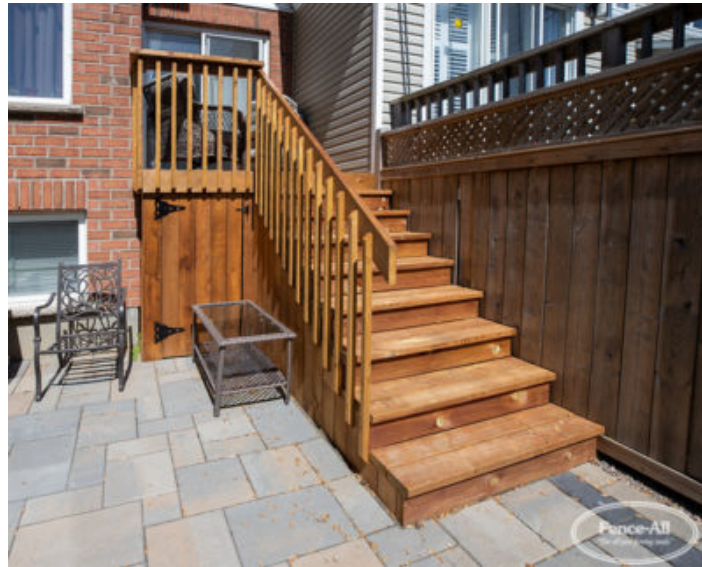

PRESSURE TREATED SUN DECK

| **Categories:** [Different Types of Decks from Fence All](#), [Wood Deck Builders in Ottawa](#) |

ADDITIONAL INFORMATION

| | |
|------------------------|-------------------------------------|
| Deck Style | 12' x 10' Pressure Treated Sun Deck |
| Fascia | Single |
| Skirting | Wood Boards |
| Steps | Boxed |
| Overheads | None |
| Privacy Screens | None |
| Railings | Basic Wood |
| Accessories | None |

Lighting

None

Budget

\$8,000 Fully Installed

PRODUCT DESCRIPTION

This pressure treated deck fits snugly into its surroundings and has storage space beneath via an access door.