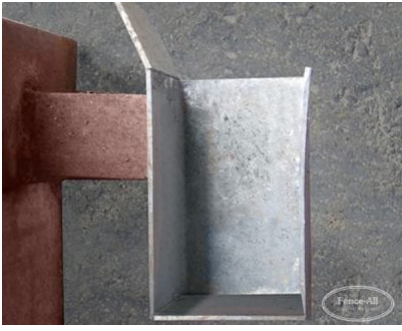

**OVERHEAD SLIDE GATE**

| Categories: [Chain Link Gates](#), [Gates](#) |

**GALLERY IMAGES**

## **ADDITIONAL INFORMATION**

<b>Colour</b>	Gloss Black, Fence Green, Galvanized
<b>Widths</b>	14' to 40'
<b>Heights</b>	4' to 13'

## **PRODUCT DESCRIPTION**

Prices for Overhead Slide Gates start at \$4,999 [Fully Installed](#) (posts and hardware extra). Overhead Slide gates are designed for properties requiring a large gate opening. This saves a lot of parking space that would otherwise need to be clear for a swing gate. Overhead Slide Gates are typically set at a 16' high clearance to allow trucks to enter.