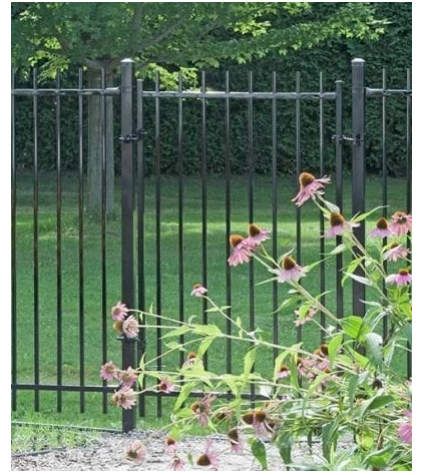

MANHATTAN

| Categories: [Fences](#), [Iron Fence Installation in Ottawa](#) |

GALLERY IMAGES

ADDITIONAL INFORMATION

Post Caps	Pyramid, Ball, Finial
Bottom of Fence	Straight, Stepped, Custom Contoured
Heights	2', 3', 4', 5', 6'
Iron Upgrades	Even Panel Lengths, Under Fence Gap Protection, Add a Rail, Diamonds, Rings, Scrolls, 16" Picket Ornamentation, Puppy Fill, Transition Panels, Removable Panels, Curved Panels, 6' Wide Panels, Aluminum Panels, Flower Basket Hanger, Wall Mount Bracket, Portable Fence Plates, Larger Posts
Maintenance-Free	Yes
Warranty	5 Years
Colours	Almond, Gloss Black, Satin Blank, Blue, Brown, Dark Brown, Chrome, Clay, Gold, Green, Dark Green, Grey, Orange, Pink, Red, Sparkle Silver, Gold Vein, Silver Vein, Copper Vein, Black Vein, White, Yellow

PRODUCT DESCRIPTION

Prices start as low as \$99/foot [Fully Installed](#).

Manhattan has been our most popular iron fence style for over 40 years.