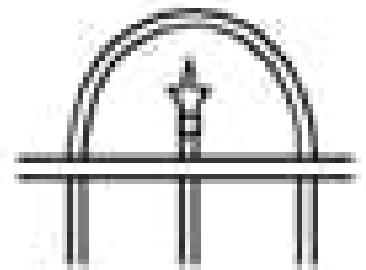

MADISON

| Categories: [Fences](#), [Iron Fence Installation in Ottawa](#) |

GALLERY IMAGES

ADDITIONAL INFORMATION

Maintenance-Free	Yes
Warranty	5 Years
Colours	Almond, Gloss Black, Satin Blank, Blue, Brown, Dark Brown, Chrome, Clay, Gold, Green, Dark Green, Grey, Orange, Pink, Red, Sparkle Silver, Gold Vein, Silver Vein, Copper Vein, Black Vein, White, Yellow
Post Caps	Pyramid, Ball, Finial
Bottom of Fence	Straight, Stepped, Custom Contoured
Heights	2', 3', 4', 5', 6'
Iron Upgrades	Even Panel Lengths, Under Fence Gap Protection, Add a Rail, Diamonds, Rings, Scrolls, 16" Picket Ornamentation, Puppy Fill, Transition Panels, Removable Panels, Curved Panels, 6' Wide Panels, Aluminum Panels, Flower Basket Hanger, Wall Mount Bracket, Portable Fence Plates, Larger Posts

PRODUCT DESCRIPTION

Prices start as low as \$139/foot [Fully Installed](#).

Madison is a more regal version of the Tiffany fence.