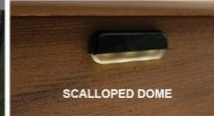

## ADDITIONAL INFORMATION

<b>Deck Style</b>	12' x 20' Cedar Sun Deck
<b>Fascia</b>	Single
<b>Skirting</b>	Privacy Board
<b>Steps</b>	Boxed w/Skirting
<b>Overheads</b>	None
<b>Privacy Screens</b>	Victorian Privacy
<b>Railings</b>	Standard Wood
<b>Accessories</b>	None
<b>Lighting</b>	None
<b>Budget</b>	\$10,000 Fully Installed
<b>Deck Upgrades</b>	Deck Upgrades, Diagonal Floor Boards, Herringbone Floor Boards, Border Colours