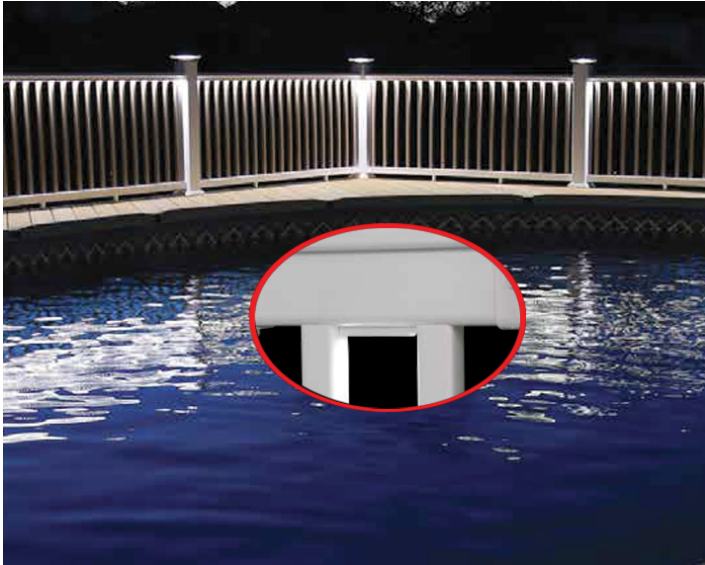

**LIGHTING**

| Categories: [Deck Details](#), [Different Types of Decks from Fence All](#) |

**GALLERY IMAGES**

## ADDITIONAL INFORMATION

<b>Deck Style</b>	12' x 20' Cedar Sun Deck
<b>Fascia</b>	Single
<b>Skirting</b>	Privacy Board
<b>Steps</b>	Boxed w/Skirting
<b>Overheads</b>	None
<b>Privacy Screens</b>	Victorian Privacy
<b>Railings</b>	Standard Wood
<b>Accessories</b>	None
<b>Lighting</b>	None
<b>Budget</b>	\$10,000 Fully Installed
<b>Deck Upgrades</b>	Deck Upgrades, Diagonal Floor Boards, Herringbone Floor Boards, Border Colours

### Types of lighting:

- 3" Under Rail
  - Flush
- Ornamental Side
- Scalloped Dome
  - Dome