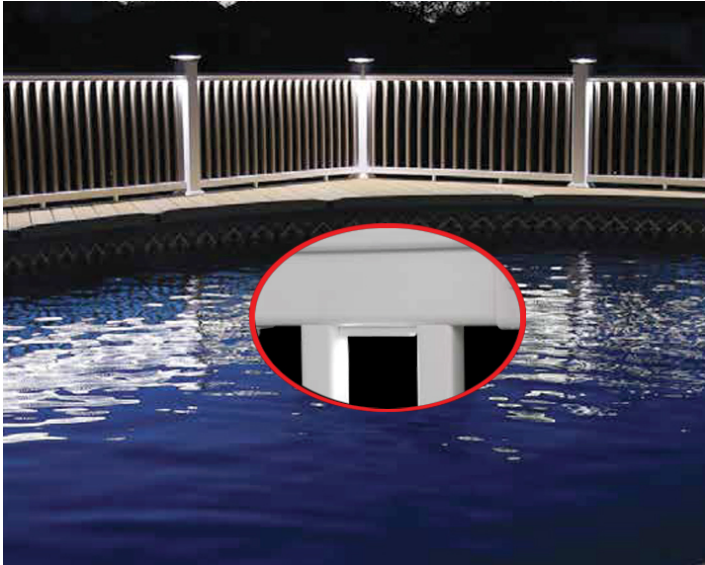

LIGHTING

| **Categories:** [Deck Details](#), [Different Types of Decks from Fence All](#) |

GALLERY IMAGES

3" UNDER RAIL

DOME

FLUSH

ORNAMENTAL SIDE

SCALLOPED DOME

ADDITIONAL INFORMATION

Deck Style	12' x 20' Cedar Sun Deck
Fascia	Single
Skirting	Privacy Board
Steps	Boxed w/Skirting
Overheads	None
Privacy Screens	Victorian Privacy
Railings	Standard Wood
Accessories	None
Lighting	None
Budget	\$10,000 Fully Installed
Deck Upgrades	Deck Upgrades, Diagonal Floor Boards, Herringbone Floor Boards, Border Colours

PRODUCT DESCRIPTION

A complete **lighting kit** includes a transformer, a dimmer, and a choice of eight lamps from the selection below.

Types of lighting:

- 3" Under Rail
 - Flush
- Ornamental Side
- Scalloped Dome
 - Dome