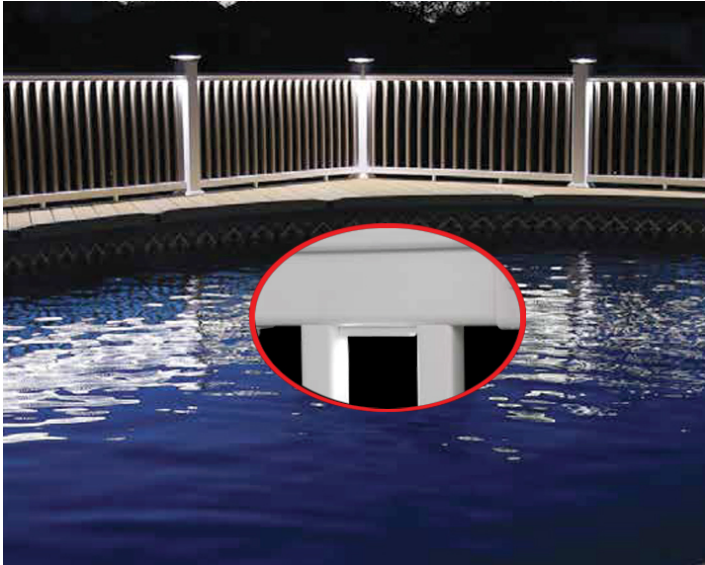

LIGHTING

| Categories: [Deck Details](#), [Different Types of Decks from Fence All](#) |

GALLERY IMAGES

ADDITIONAL INFORMATION

Deck Style	12' x 20' Cedar Sun Deck
Fascia	Single
Skirting	Privacy Board
Steps	Boxed w/Skirting
Overheads	None
Privacy Screens	Victorian Privacy
Railings	Standard Wood
Accessories	None
Lighting	None
Budget	\$10,000 Fully Installed
Deck Upgrades	Deck Upgrades, Diagonal Floor Boards, Herringbone Floor Boards, Border Colours

PRODUCT DESCRIPTION

A complete **lighting kit** includes a transformer, a dimmer, and a choice of eight lamps from the selection below.

Types of lighting:

- 3" Under Rail
 - Flush
- Ornamental Side
- Scalloped Dome
 - Dome