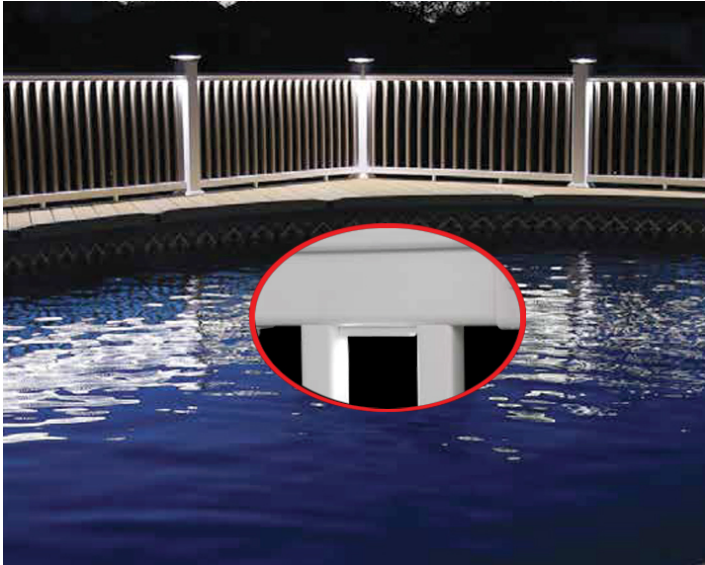

**LIGHTING**

| Categories: [Deck Details](#), [Different Types of Decks from Fence All](#) |

**GALLERY IMAGES**

3" UNDER RAIL

DOMES

FLUSH

ORNAMENTAL SIDE

SCALLOPED DOME

## ADDITIONAL INFORMATION

|                        |  |
|------------------------|--|
| <b>Deck Style</b>      | 12' x 20' Cedar Sun Deck   |
| <b>Fascia</b>          | Single   |
| <b>Skirting</b>        | Privacy Board  |
| <b>Steps</b>           | Boxed w/Skirting   |
| <b>Overheads</b>       | None   |
| <b>Privacy Screens</b> | Victorian Privacy  |
| <b>Railings</b>        | Standard Wood  |
| <b>Accessories</b>     | None   |
| <b>Lighting</b>        | None   |
| <b>Budget</b>          | \$10,000 Fully Installed   |
| <b>Deck Upgrades</b>   | Deck Upgrades, Diagonal Floor Boards, Herringbone Floor Boards, Border Colours |

### Types of lighting:

- 3" Under Rail
  - Flush
- Ornamental Side
- Scalloped Dome
  - Dome