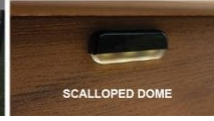

LIGHTING

| Categories: [Deck Details](#), [Different Types of Decks from Fence All](#) |

GALLERY IMAGES

ADDITIONAL INFORMATION

Deck Style	12' x 20' Cedar Sun Deck
Fascia	Single
Skirting	Privacy Board
Steps	Boxed w/Skirting
Overheads	None
Privacy Screens	Victorian Privacy
Railings	Standard Wood
Accessories	None
Lighting	None
Budget	\$10,000 Fully Installed
Deck Upgrades	Deck Upgrades, Diagonal Floor Boards, Herringbone Floor Boards, Border Colours

PRODUCT DESCRIPTION

A complete **lighting kit** includes a transformer, a dimmer, and a choice of eight lamps from the selection below.

Types of lighting:

- 3" Under Rail
 - Flush
- Ornamental Side
- Scalloped Dome
 - Dome