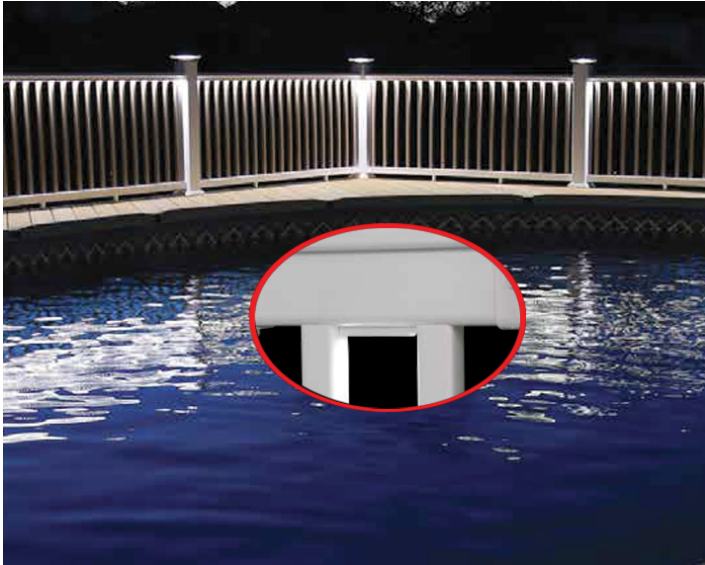

LIGHTING

| Categories: [Deck Details](#), [Different Types of Decks from Fence All](#) |

GALLERY IMAGES

3" UNDER RAIL

DOME

FLUSH

ORNAMENTAL SIDE

SCALLOPED DOME

ADDITIONAL INFORMATION

Deck Style	12' x 20' Cedar Sun Deck
Fascia	Single
Skirting	Privacy Board
Steps	Boxed w/Skirting
Overheads	None
Privacy Screens	Victorian Privacy
Railings	Standard Wood
Accessories	None
Lighting	None
Budget	\$10,000 Fully Installed
Deck Upgrades	Deck Upgrades, Diagonal Floor Boards, Herringbone Floor Boards, Border Colours

PRODUCT DESCRIPTION

A complete **lighting kit** includes a transformer, a dimmer, and a choice of eight lamps from the selection below.

Types of lighting:

- 3" Under Rail
 - Flush
- Ornamental Side
- Scalloped Dome
 - Dome