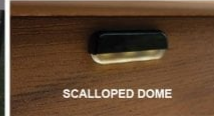

LIGHTING

| Categories: [Deck Details](#), [Different Types of Decks from Fence All](#) |

GALLERY IMAGES

3" UNDER RAIL

DOME

FLUSH

ORNAMENTAL SIDE

SCALLOPED DOME

ADDITIONAL INFORMATION

Deck Style	12' x 20' Cedar Sun Deck
Fascia	Single
Skirting	Privacy Board
Steps	Boxed w/Skirting
Overheads	None
Privacy Screens	Victorian Privacy
Railings	Standard Wood
Accessories	None
Lighting	None
Budget	\$10,000 Fully Installed
Deck Upgrades	Deck Upgrades, Diagonal Floor Boards, Herringbone Floor Boards, Border Colours