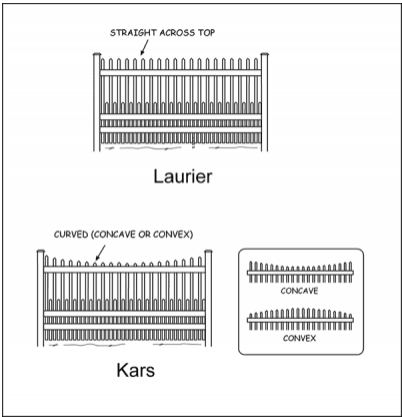

# LAURIER GATE

| Categories: [Gates](#), [Wood Gates](#) |

## GALLERY IMAGES

## **PRODUCT DESCRIPTION**

The Laurier features straight pickets on top and puppy fill along the bottom.

Standard Wood Gates are priced at twice the price per foot of the matching fence style. For example, if a fence style is \$80/ft a matching gate will start at \$160/ft.