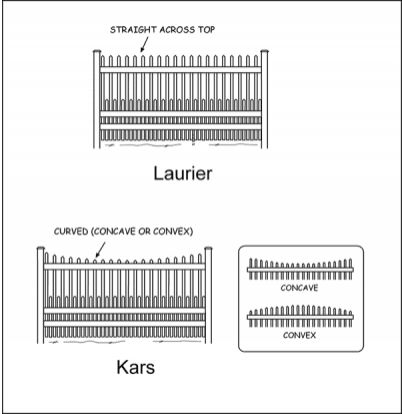

LAURIER GATE

| Categories: [Gates](#), [Wood Gates](#) |

GALLERY IMAGES

ADDITIONAL INFORMATION

Wood Choice	Pressure Treated, Cedar
Pre-Staining	Jarrah Brown, Natural, Mahogany Flame, Honey Teak
Latches	Paddle Latch
Hinges	8" Tee-Hinge
Heights	3' 6", 4' 6", 5' 6"
Gate Types	Walk, Double
Wood Gate Upgrades	Auto Closure, Extra Gate Handle, Gate Stop / Privacy Strip, Overhead Brace, Capped Brace, Newport Brace, Milled Posts, Larger Posts, Pillar Posts

PRODUCT DESCRIPTION

The Laurier features straight pickets on top and puppy fill along the bottom.

Standard Wood Gates are priced at twice the price per foot of the matching fence style. For example, if a fence style is \$80/ft a matching gate will start at \$160/ft.