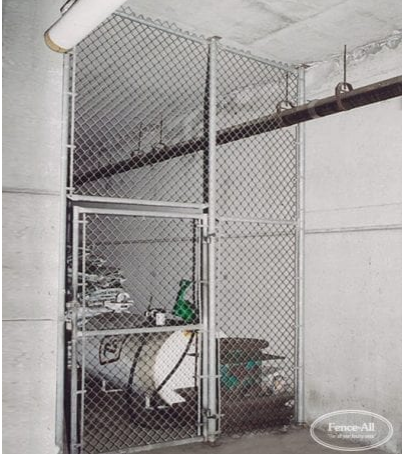

INDOOR

| Categories: [Chain Link Fence Installation in Ottawa](#), [Fences](#) |

GALLERY IMAGES

PRODUCT DESCRIPTION

Any of our Industrial, [Commercial](#), or [Residential](#) Chain Link Fences can be installed indoors to create locker rooms, tool cages, and/or other types of barriers with varying degrees of strength and security.

Starting as low as \$35/foot [Fully Installed](#).