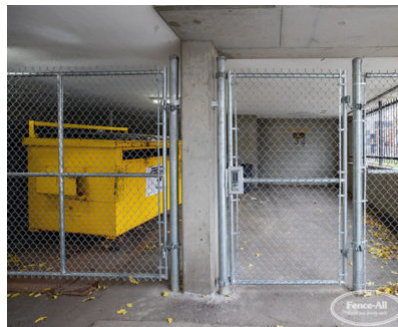

## GALLERY IMAGES

## **PRODUCT DESCRIPTION**

Any of our Industrial, [Commercial](#), or [Residential](#) Chain Link Fences can be installed indoors to create locker rooms, tool cages, and/or other types of barriers with varying degrees of strength and security.