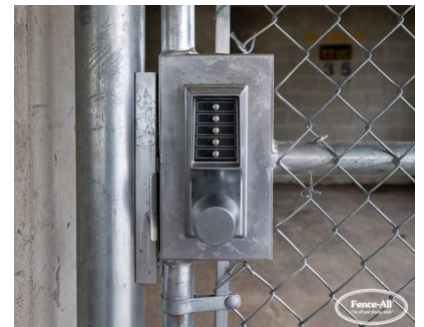

## GALLERY IMAGES

## **PRODUCT DESCRIPTION**

Any of our Industrial, [Commercial](#), or [Residential](#) Chain Link Fences can be installed indoors to create locker rooms, tool cages, and/or other types of barriers with varying degrees of strength and security.